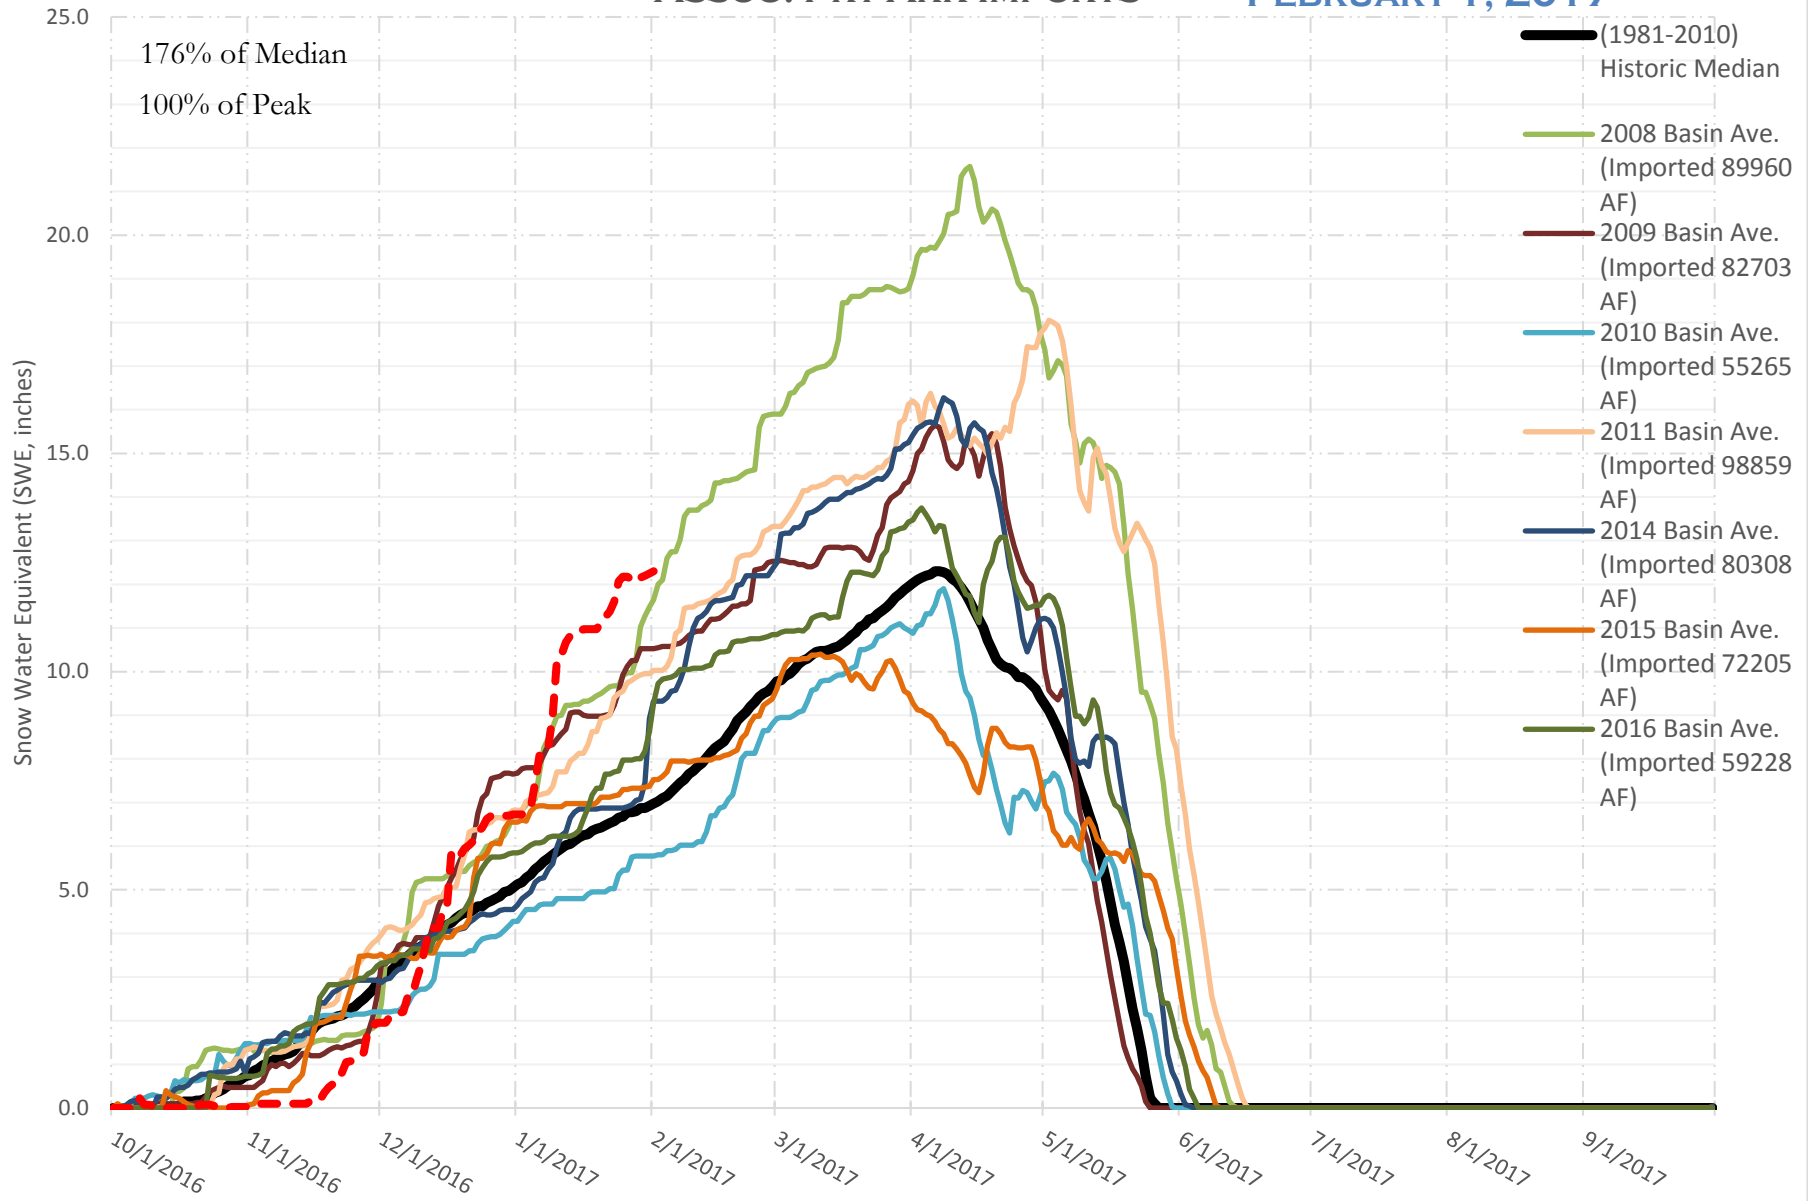

FRY-ARK COLLECTION BASIN SNOWPACK VS ANNUAL BASIN AVERAGE W/ ASSOC. FRY-ARK IMPORTS FEBRUARY 1, 2017

FRY-ARK COLLECTION BASIN SNOWPACK W/ INDIVIDUAL SITES FEBRUARY 1, 2017

UPPER ARK BASIN SNOWPACK VS ANNUAL BASIN AVERAGE W/ ASSOC. FRY- ARK IMPORTS

FEBRUARY 1, 2017

UPPER ARK BASIN SNOWPACK W/ INDIVIDUAL SITES FEBRUARY 1, 2017