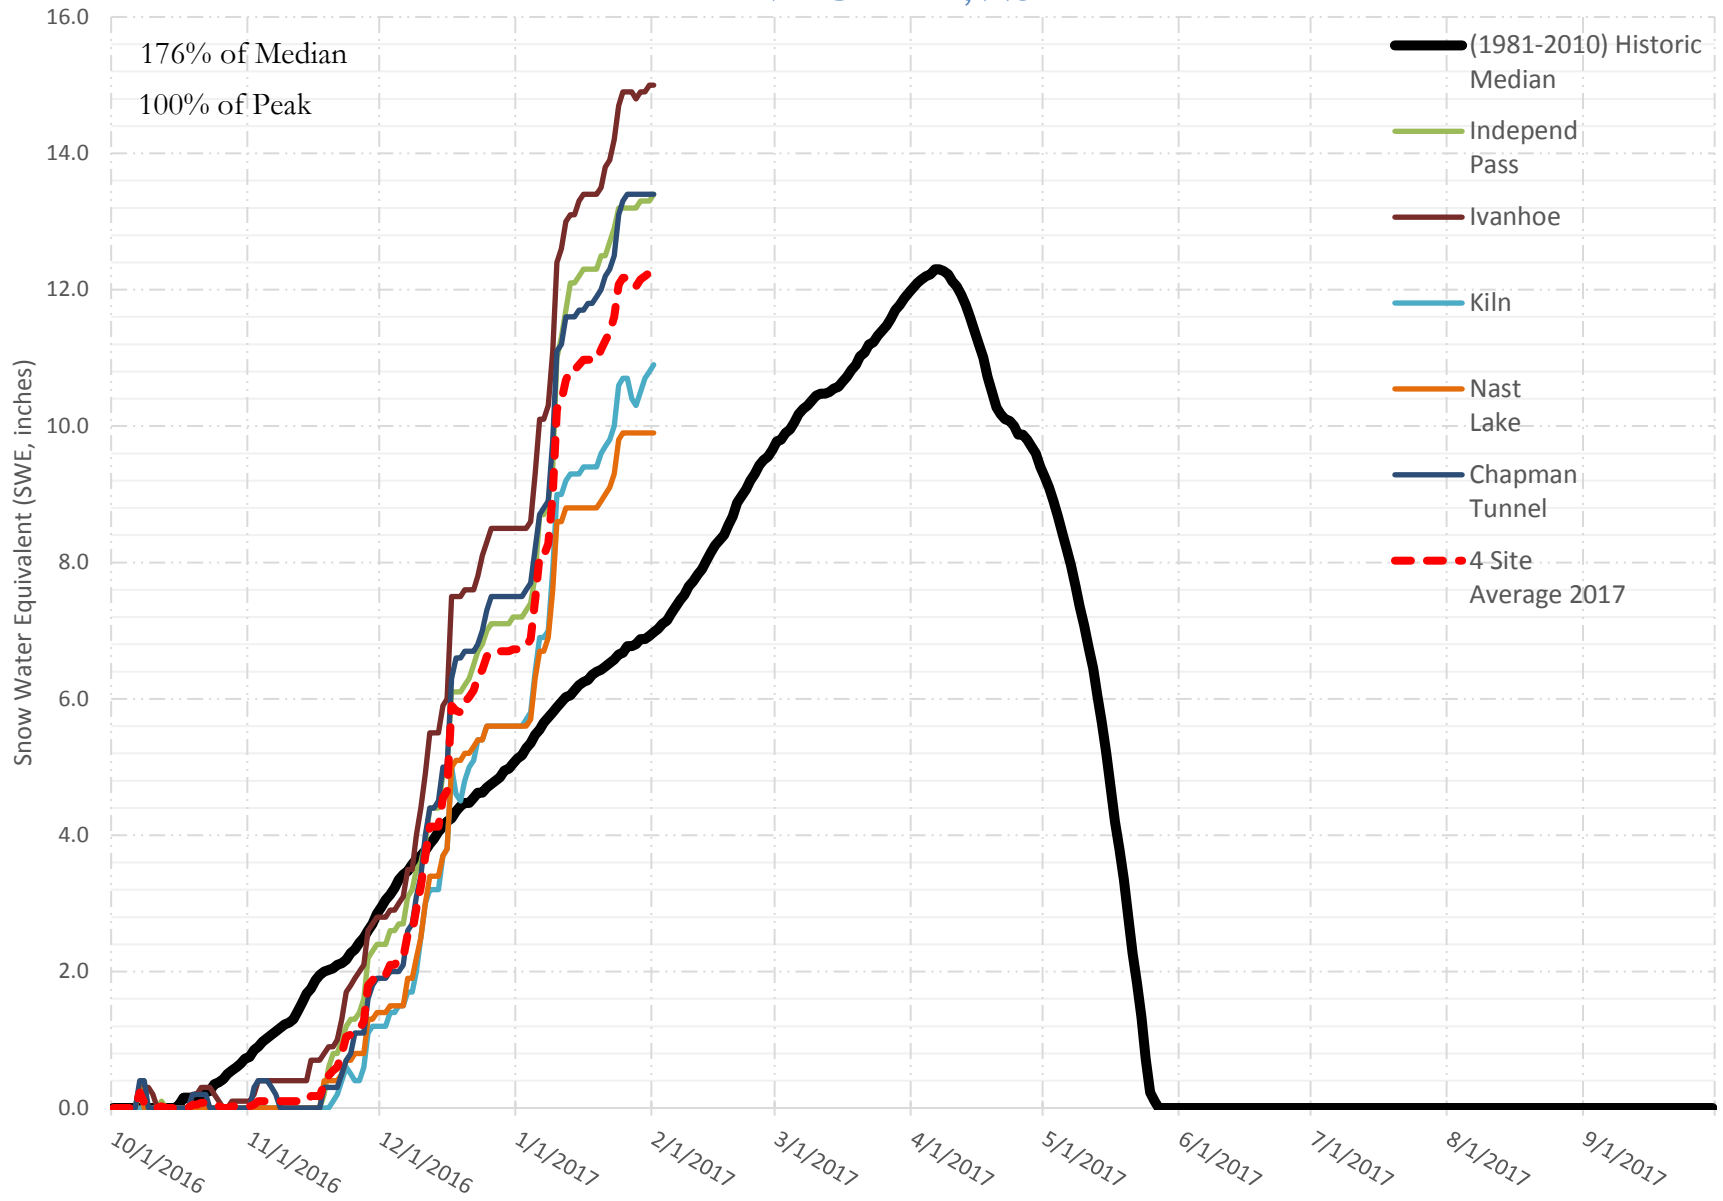

FRY-ARK COLLECTION BASIN SNOWPACK VS ANNUAL BASIN AVERAGE W/ ASSOC. FRY-ARK IMPORTS FEBRUARY 1, 2017

FRY-ARK COLLECTION BASIN SNOWPACK W/ INDIVIDUAL SITES FEBRUARY 1, 2017

UPPER ARK BASIN SNOWPACK VS ANNUAL BASIN AVERAGE W/ ASSOC. FRY- ARK IMPORTS

FEBRUARY 1, 2017

UPPER ARK BASIN SNOWPACK W/ INDIVIDUAL SITES FEBRUARY 1, 2017