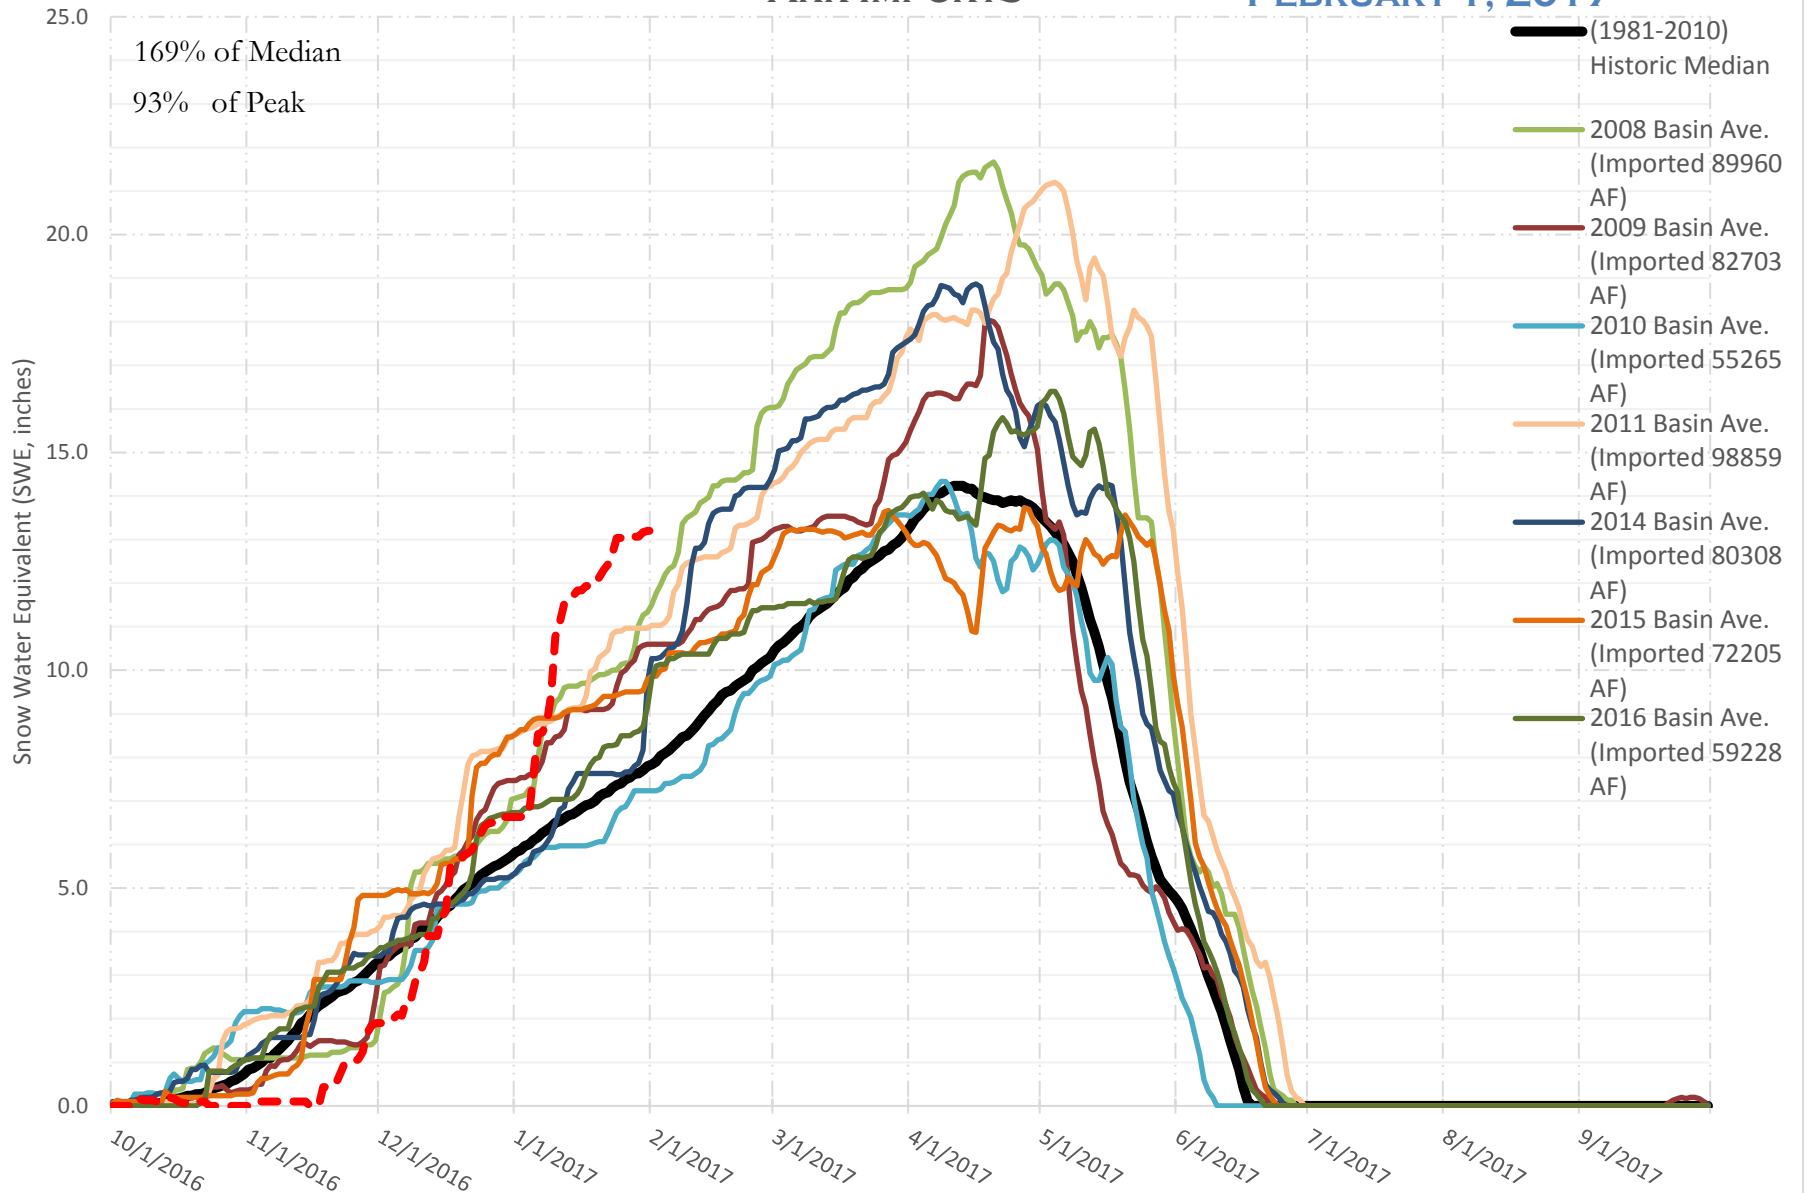

FRY-ARK COLLECTION BASIN SNOWPACK VS ANNUAL BASIN AVERAGE W/ ASSOC. FRY-ARK IMPORTS FEBRUARY 1, 2017

FRY-ARK COLLECTION BASIN SNOWPACK W/ INDIVIDUAL SITES FEBRUARY 1, 2017

UPPER ARK BASIN SNOWPACK VS ANNUAL BASIN AVERAGE W/ ASSOC. FRY- ARK IMPORTS

FEBRUARY 1, 2017

UPPER ARK BASIN SNOWPACK W/ INDIVIDUAL SITES FEBRUARY 1, 2017