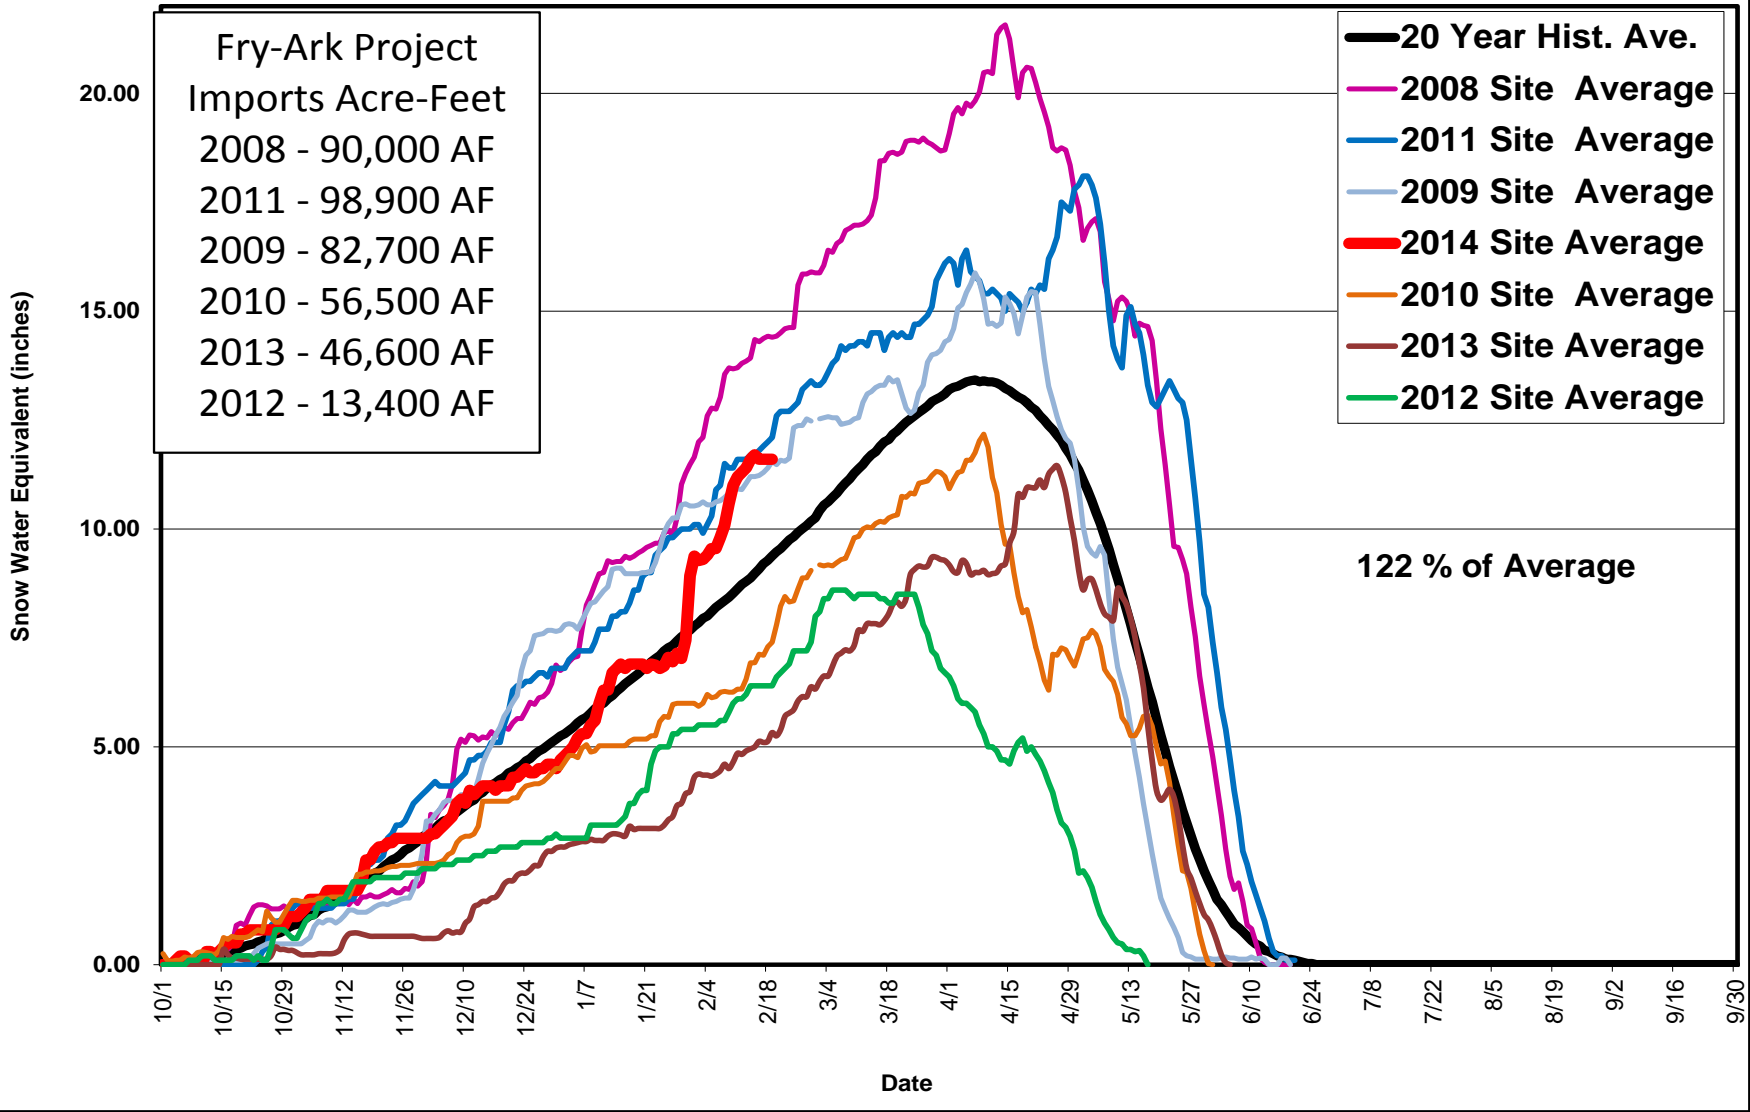

**FRY-ARK COLLECTION SYSTEM AREA SNOWPACK Snow Water Equivalent (SWE)  
February 19, 2014**

**UPPER ARKANSAS BASIN SNOWPACK Snow Water Equivalent (SWE)  
February 19, 2014**