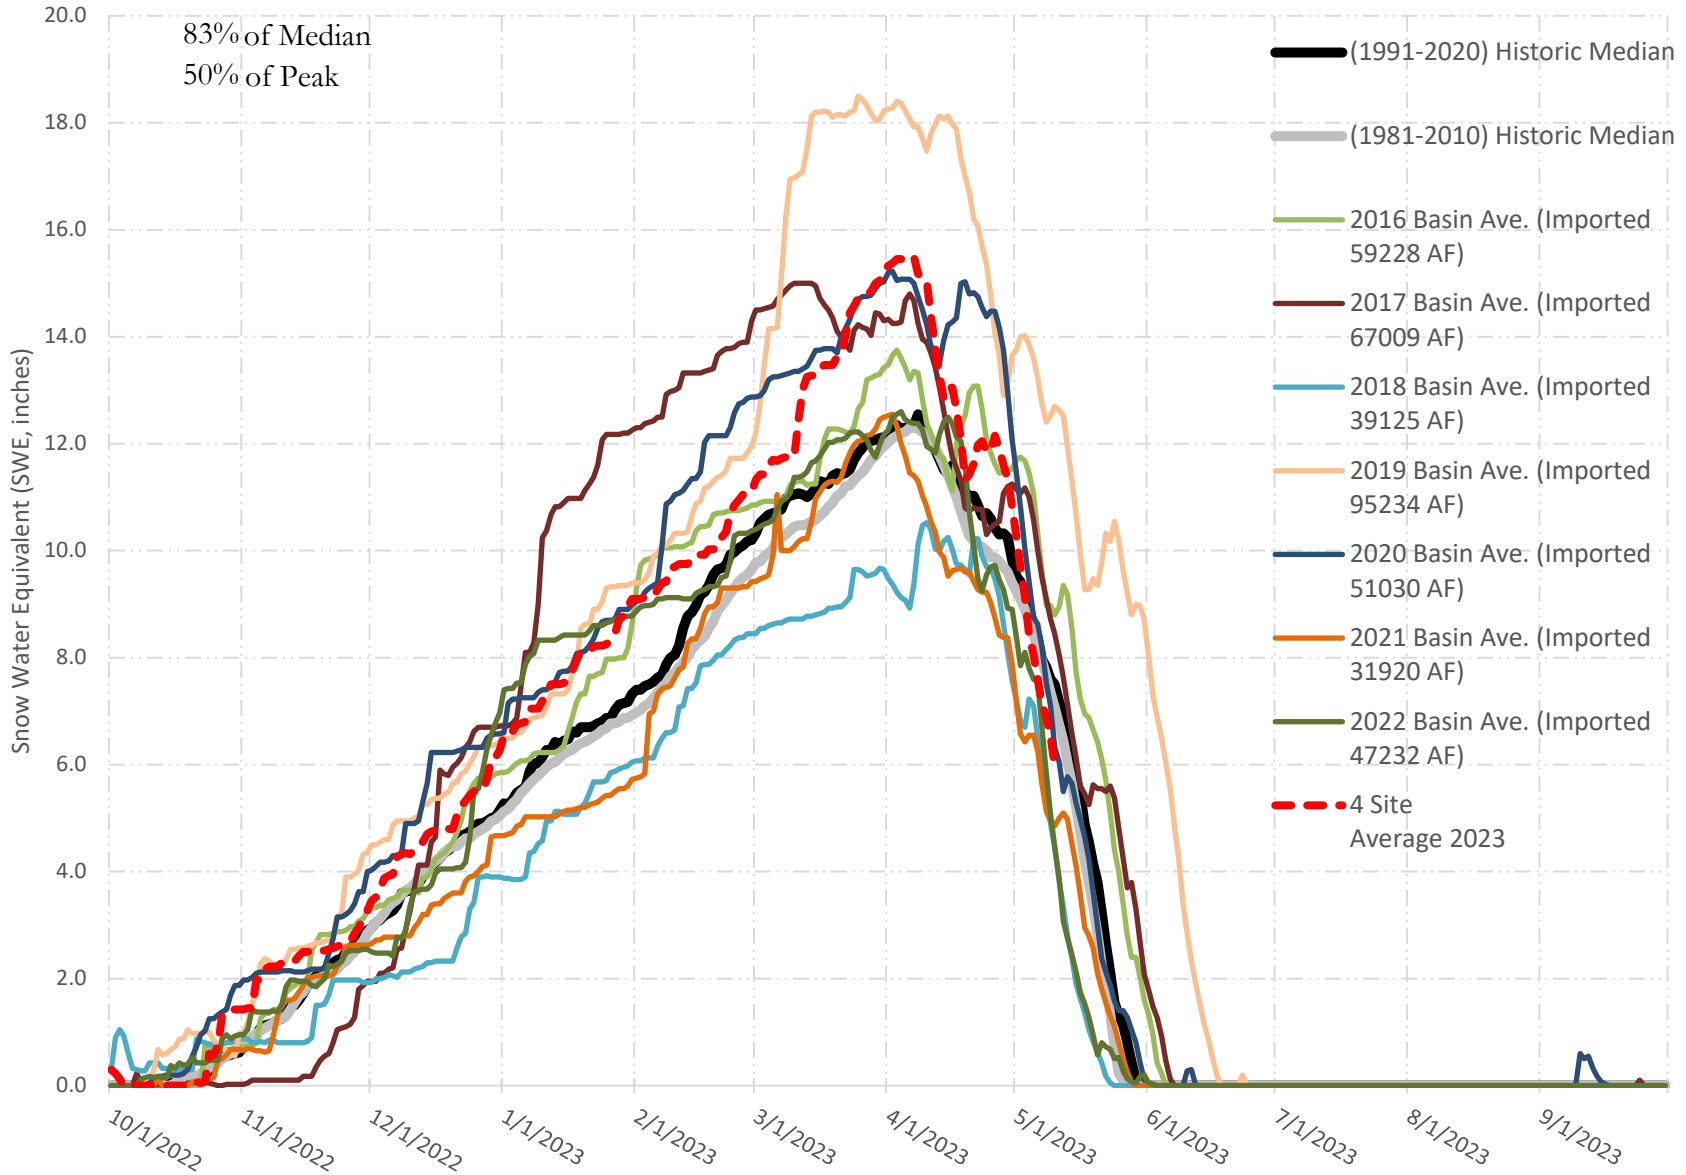

**FRY-ARK COLLECTION BASIN SNOWPACK VS ANNUAL BASIN AVERAGE W/ ASSOC. FRY-
ARK IMPORTS**

MAY 10, 2023

UPPER ARK BASIN SNOWPACK VS ANNUAL BASIN AVERAGE W/ ASSOC. FRY-ARK IMPORTS

MAY 10, 2023