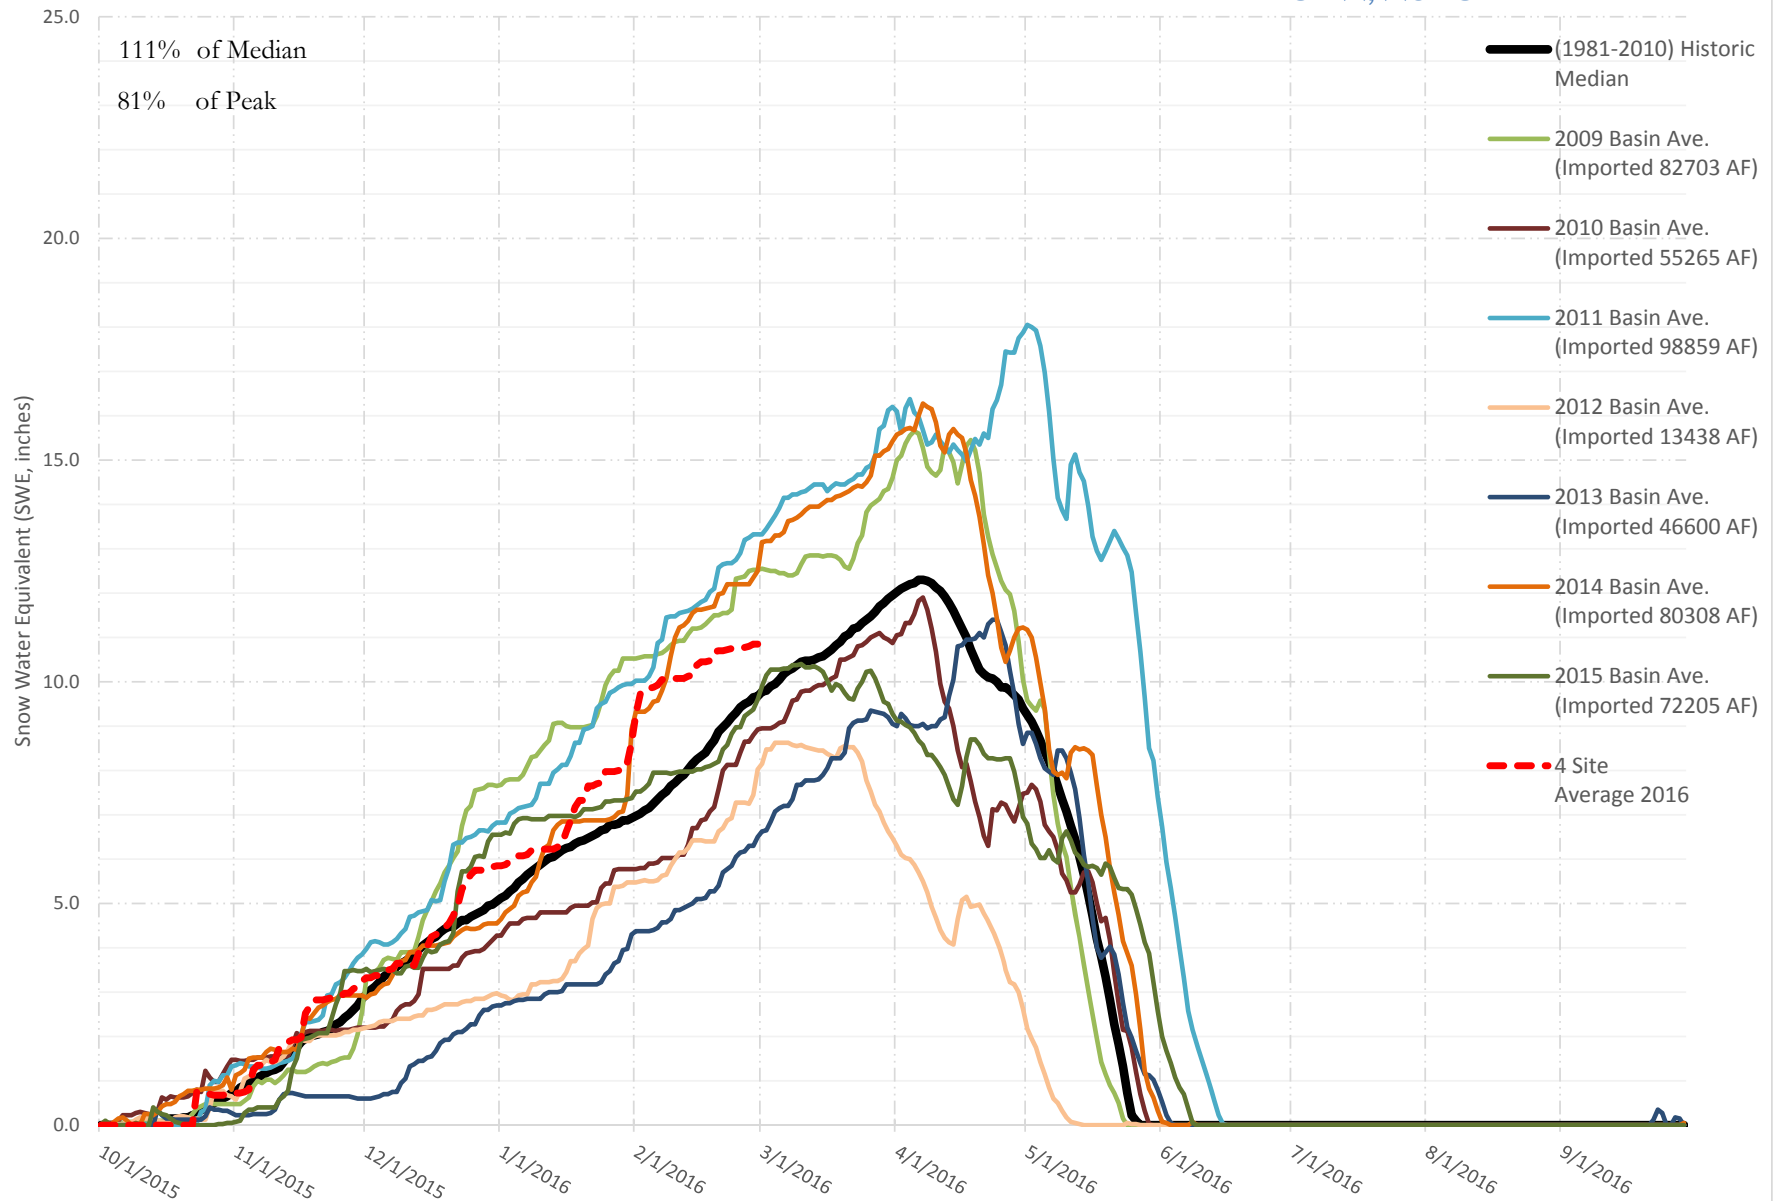

FRY-ARK COLLECTION BASIN SNOWPACK VS ANNUAL BASIN AVERAGE W/ ASSOC. FRY-ARK IMPORTS

MARCH 2, 2016

UPPER ARK BASIN SNOWPACK VS ANNUAL BASIN AVERAGE W/ ASSOC. FRY-ARK IMPORTS

MARCH 2, 2016