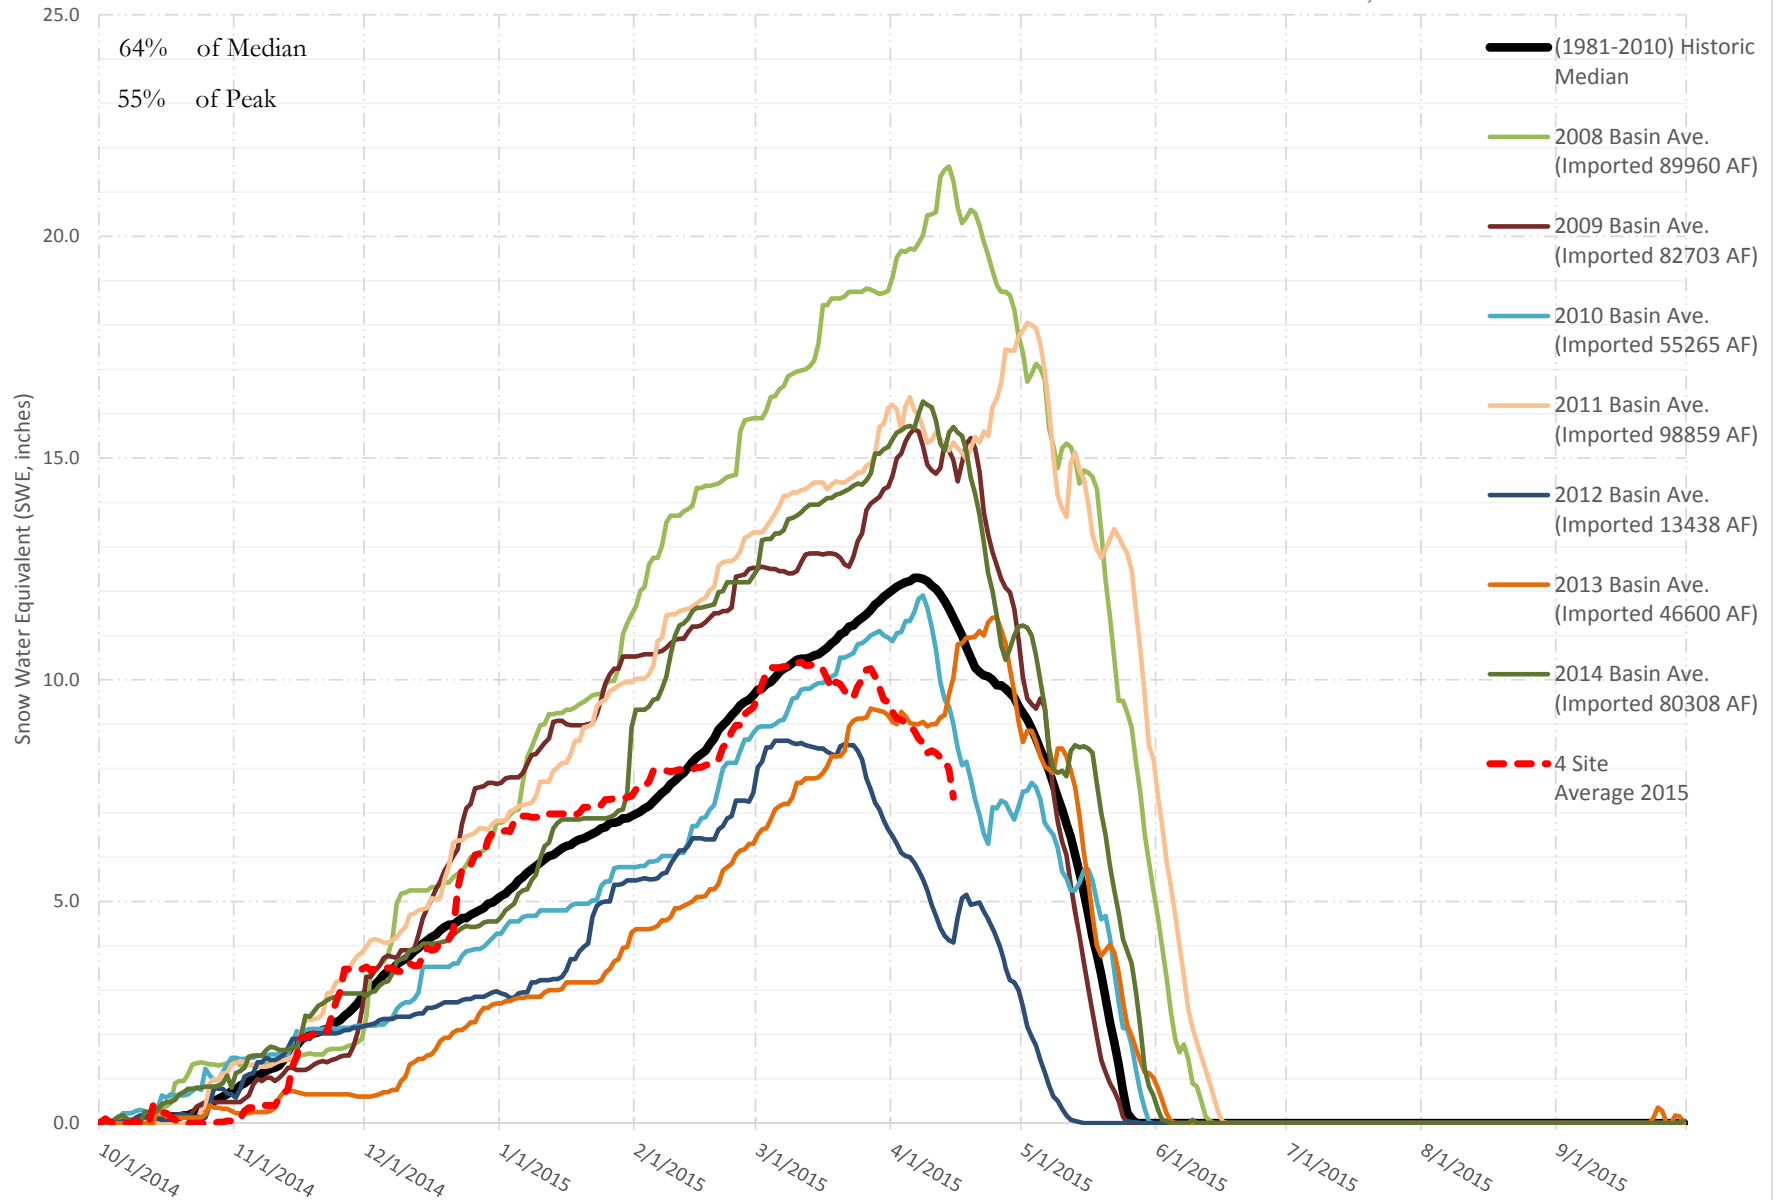

FRY-ARK COLLECTION BASIN SNOWPACK VS ANNUAL BASIN AVERAGE W/ ASSOC. FRY-ARK IMPORTS

APRIL 15, 2015

UPPER ARK BASIN SNOWPACK VS ANNUAL BASIN AVERAGE W/ ASSOC. FRY-ARK IMPORTS

APRIL 15, 2015