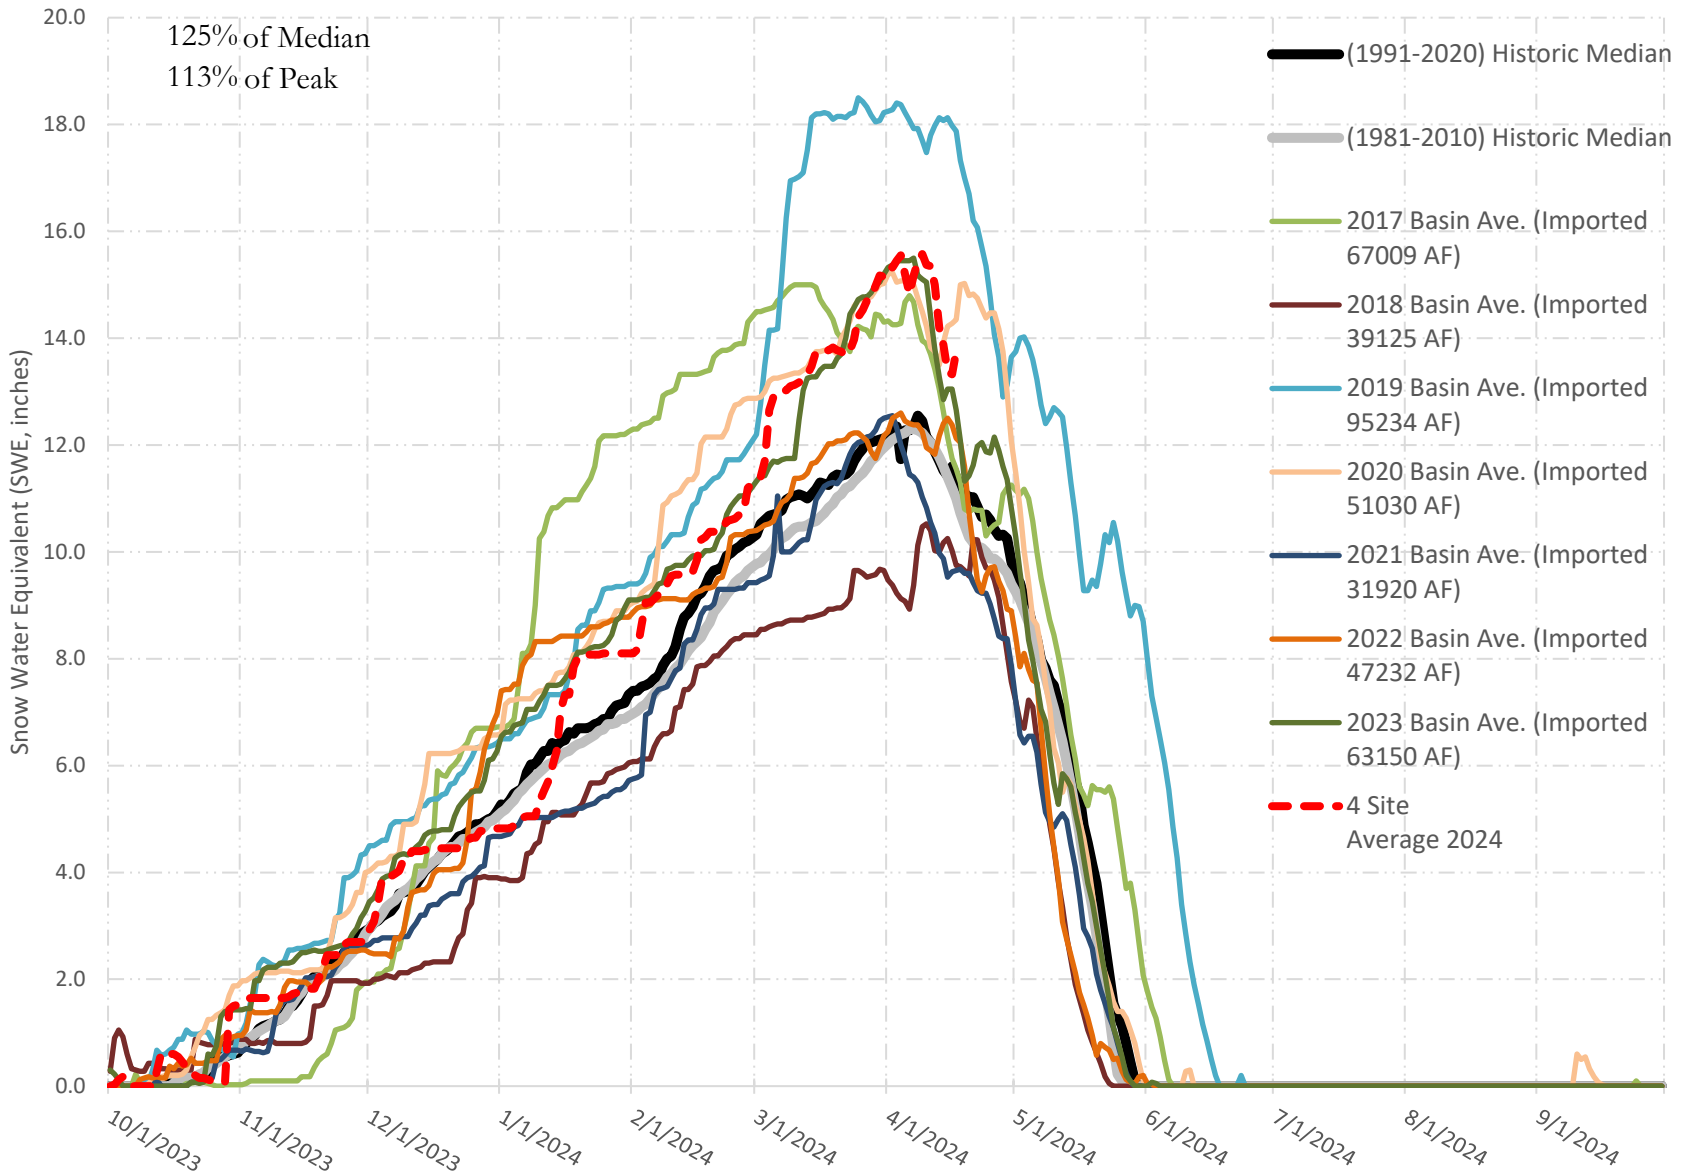

**FRY-ARK COLLECTION BASIN SNOWPACK VS ANNUAL BASIN AVERAGE W/ ASSOC. FRY-
ARK IMPORTS**

APRIL 17, 2024

UPPER ARK BASIN SNOWPACK VS ANNUAL BASIN AVERAGE W/ ASSOC. FRY-ARK IMPORTS

APRIL 17, 2024