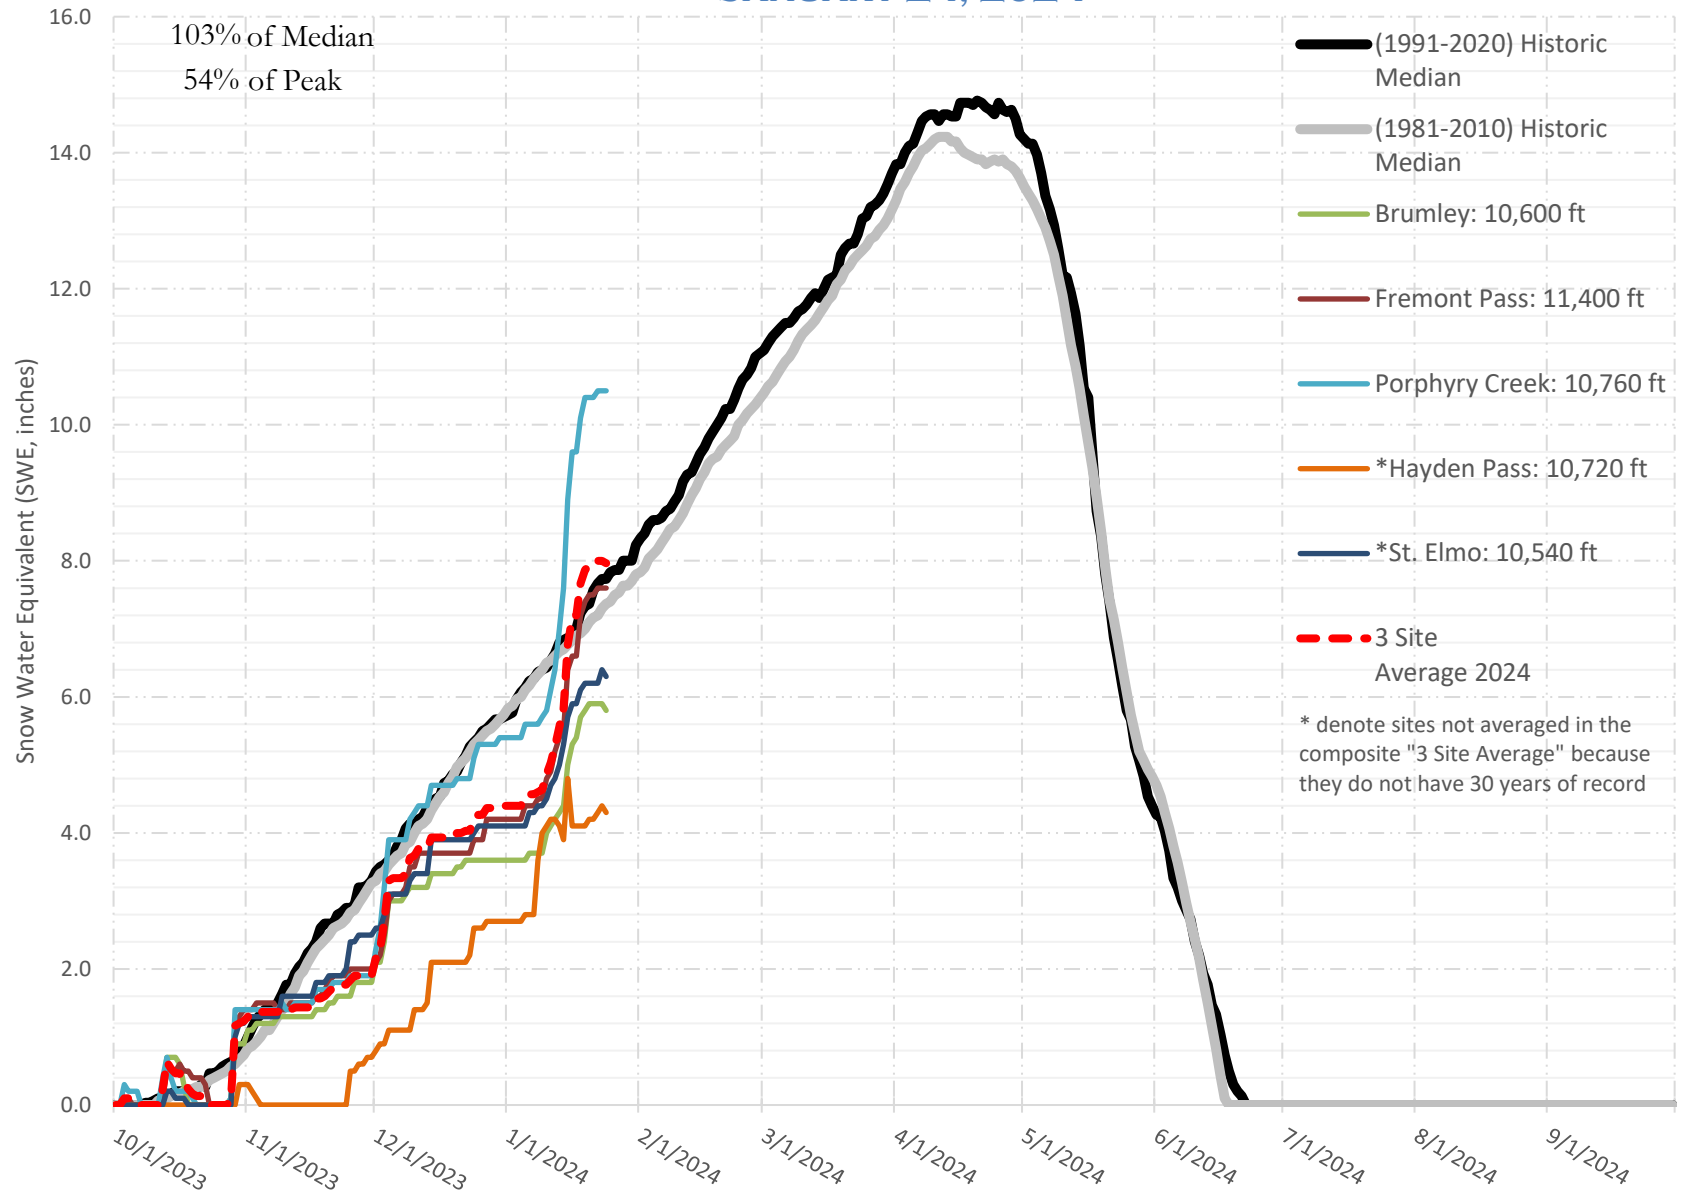

# FRY-ARK COLLECTION BASIN SNOWPACK W/ INDIVIDUAL SITES

JANUARY 24, 2024

# UPPER ARK BASIN SNOWPACK W/ INDIVIDUAL SITES JANUARY 24, 2024

\* denote sites not averaged in the composite "3 Site Average" because they do not have 30 years of record