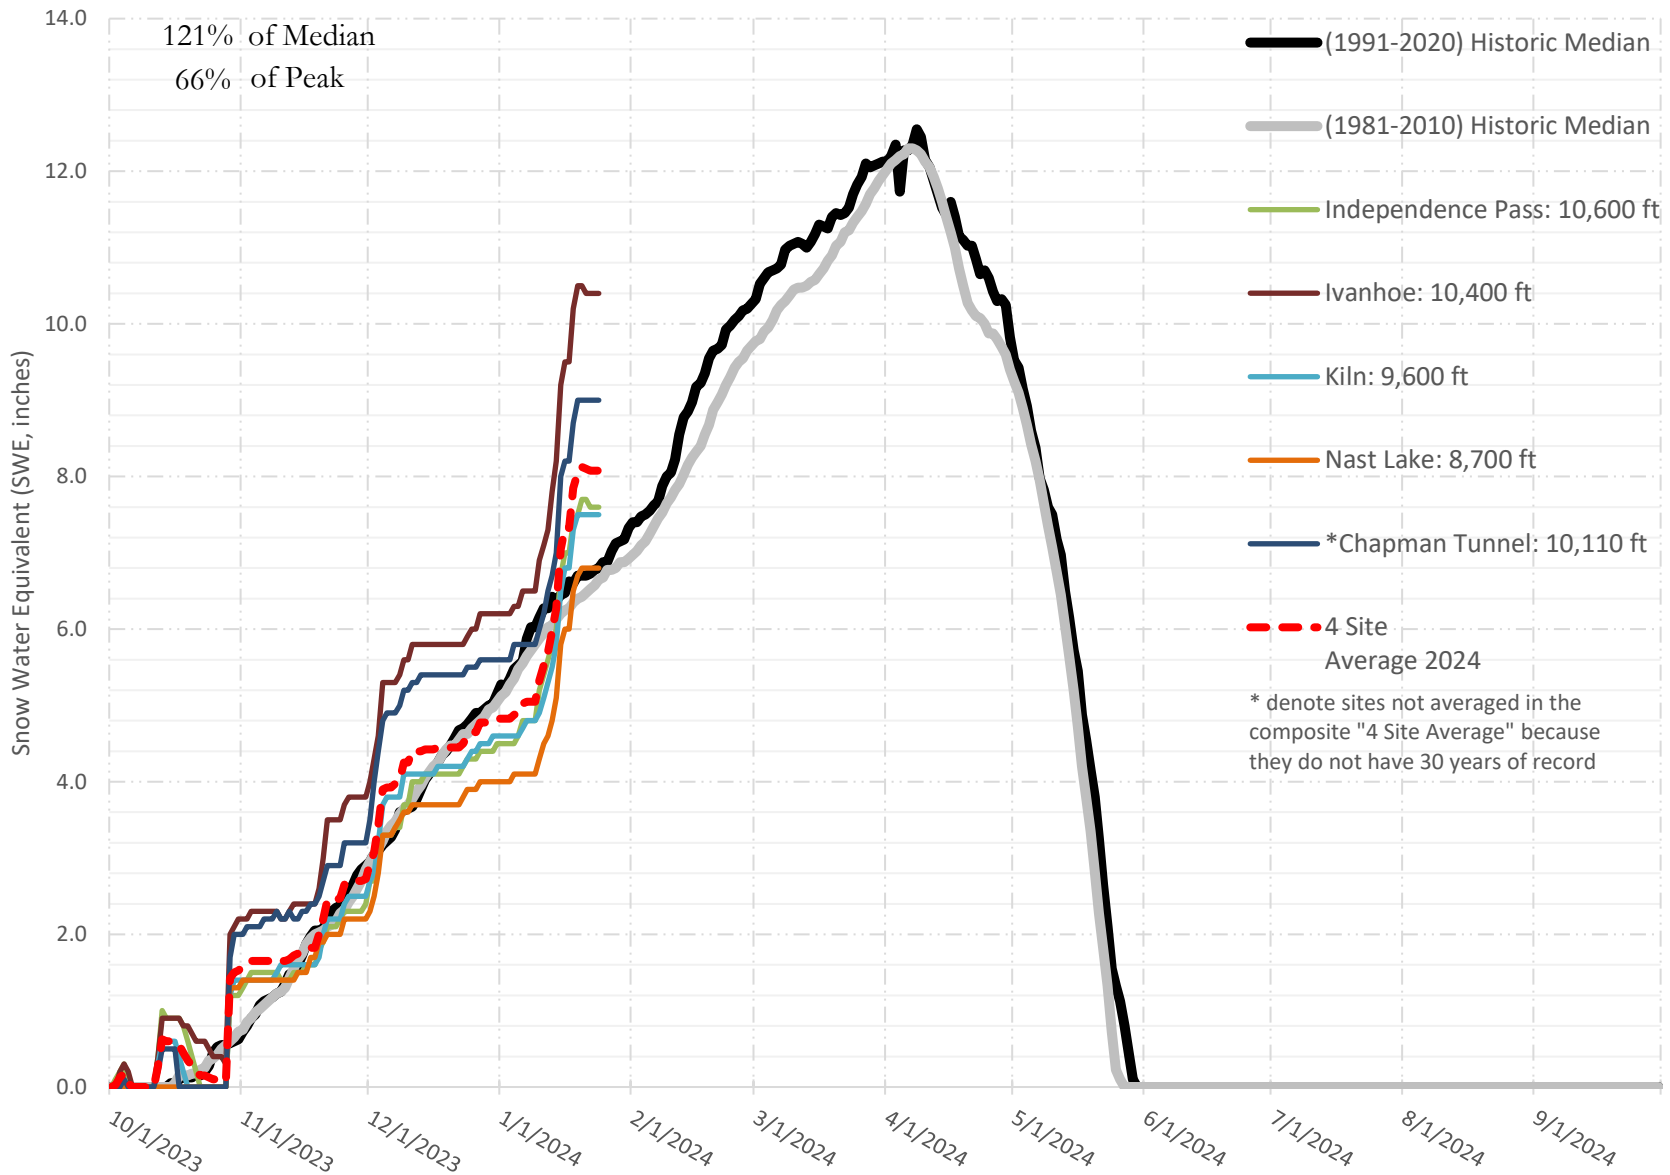

**FRY-ARK COLLECTION BASIN SNOWPACK VS ANNUAL BASIN AVERAGE W/ ASSOC. FRY-  
ARK IMPORTS**

**JANUARY 24, 2024**

# FRY-ARK COLLECTION BASIN SNOWPACK W/ INDIVIDUAL SITES

JANUARY 24, 2024

# UPPER ARK BASIN SNOWPACK W/ INDIVIDUAL SITES JANUARY 24, 2024

\* denote sites not averaged in the composite "3 Site Average" because they do not have 30 years of record