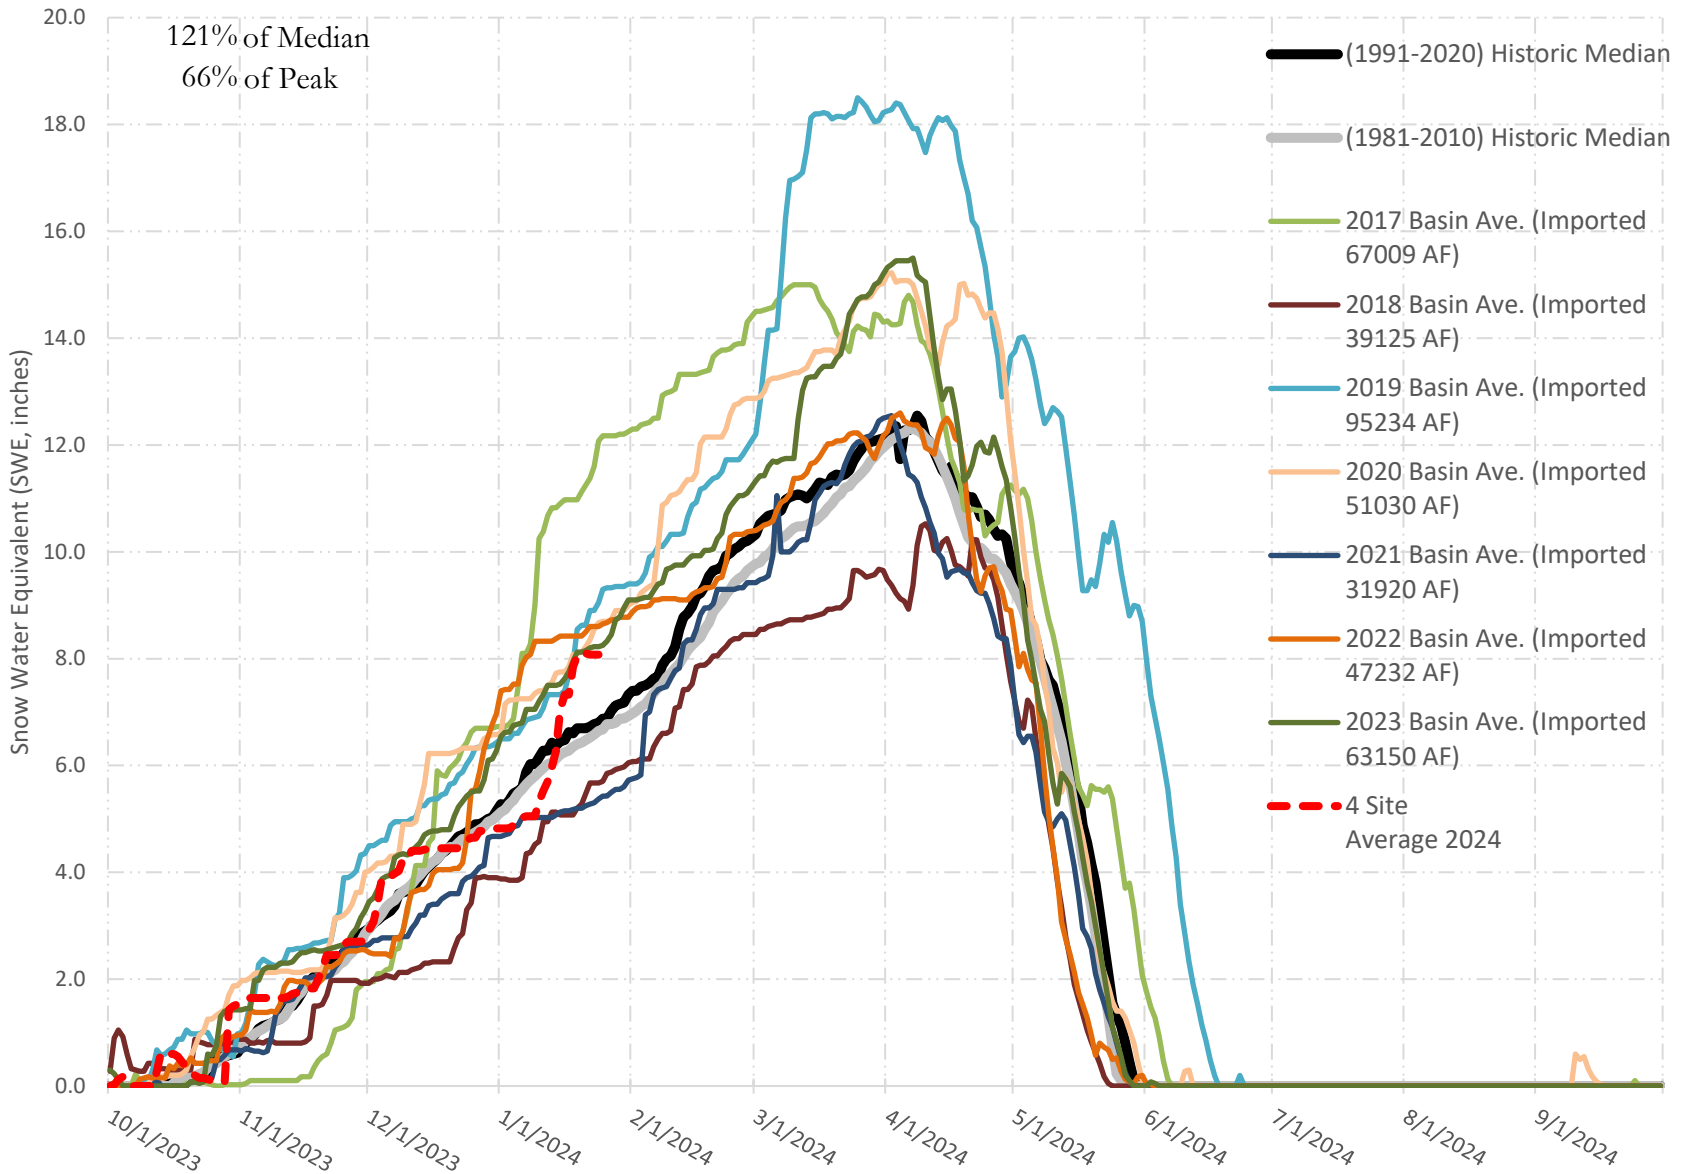

**FRY-ARK COLLECTION BASIN SNOWPACK VS ANNUAL BASIN AVERAGE W/ ASSOC. FRY-  
ARK IMPORTS**

**JANUARY 24, 2024**

# FRY-ARK COLLECTION BASIN SNOWPACK W/ INDIVIDUAL SITES

JANUARY 24, 2024

# UPPER ARK BASIN SNOWPACK W/ INDIVIDUAL SITES JANUARY 24, 2024

\* denote sites not averaged in the composite "3 Site Average" because they do not have 30 years of record