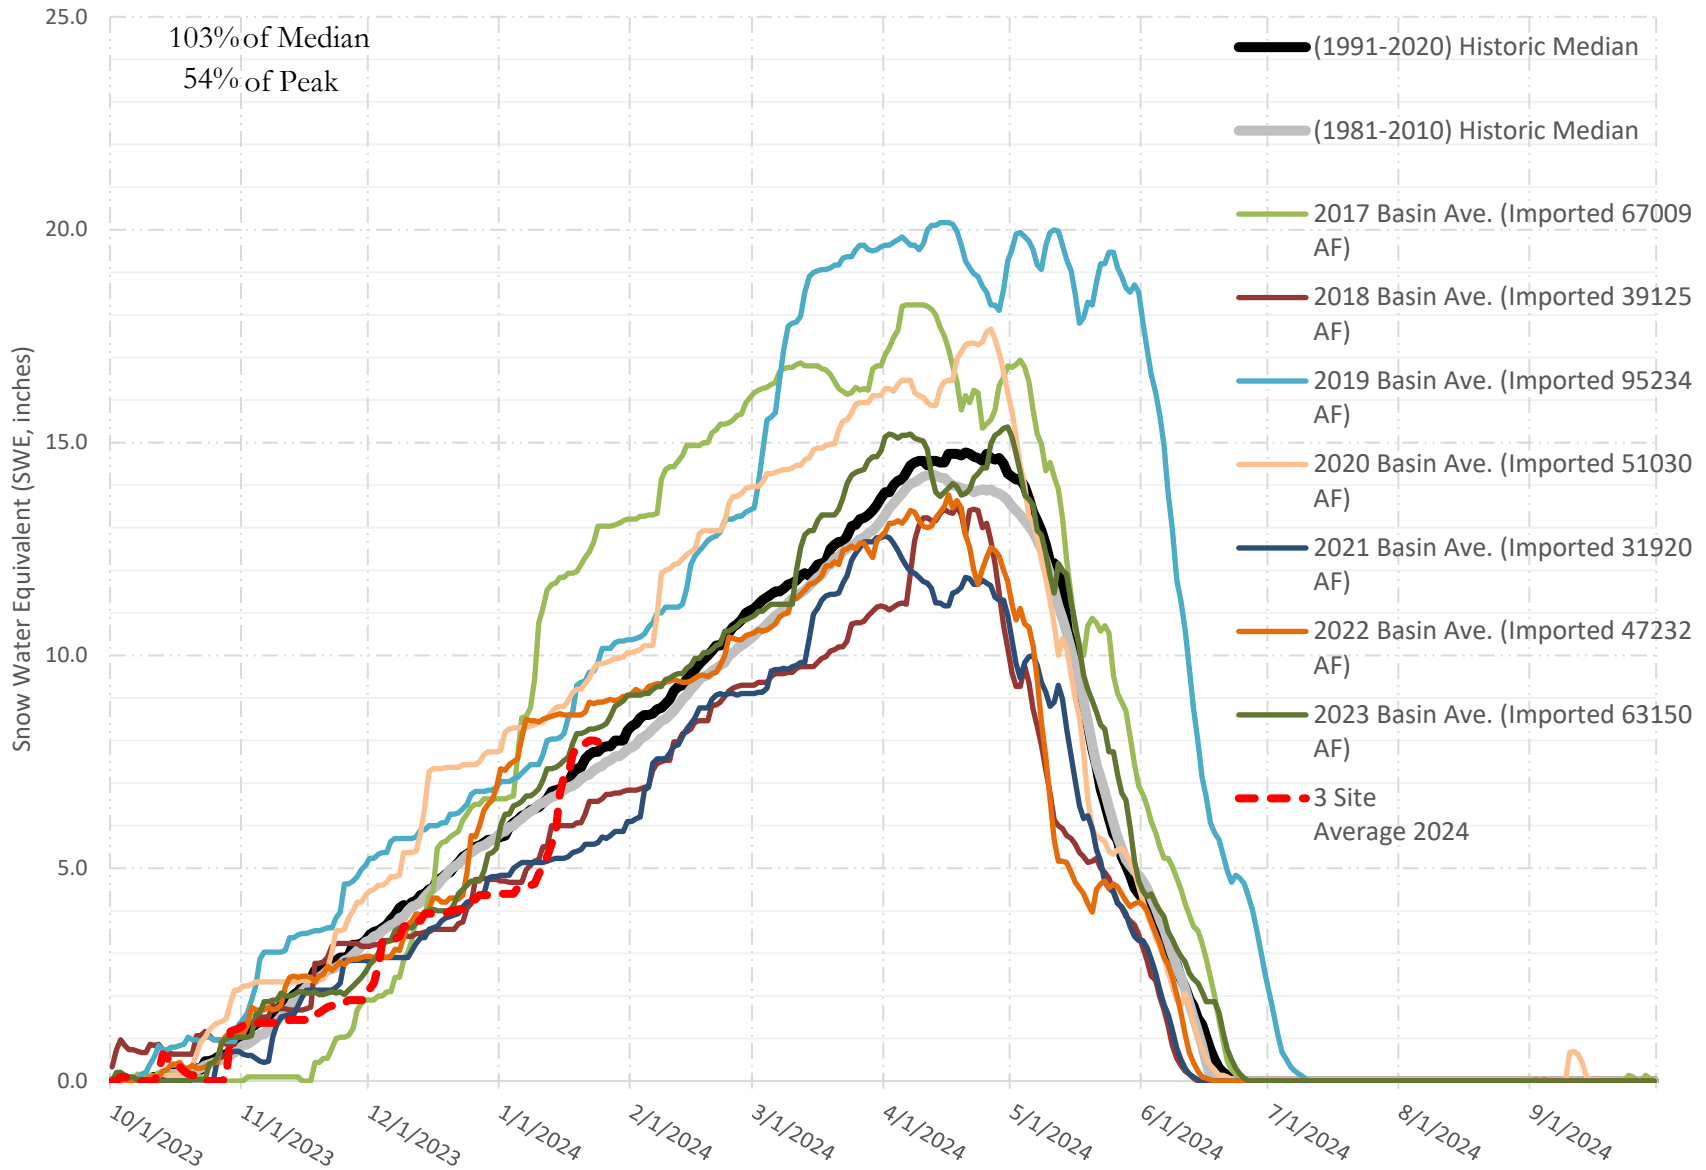

**FRY-ARK COLLECTION BASIN SNOWPACK VS ANNUAL BASIN AVERAGE W/ ASSOC. FRY-  
ARK IMPORTS**

**JANUARY 24, 2024**

# FRY-ARK COLLECTION BASIN SNOWPACK W/ INDIVIDUAL SITES

JANUARY 24, 2024

# UPPER ARK BASIN SNOWPACK W/ INDIVIDUAL SITES JANUARY 24, 2024

\* denote sites not averaged in the composite "3 Site Average" because they do not have 30 years of record