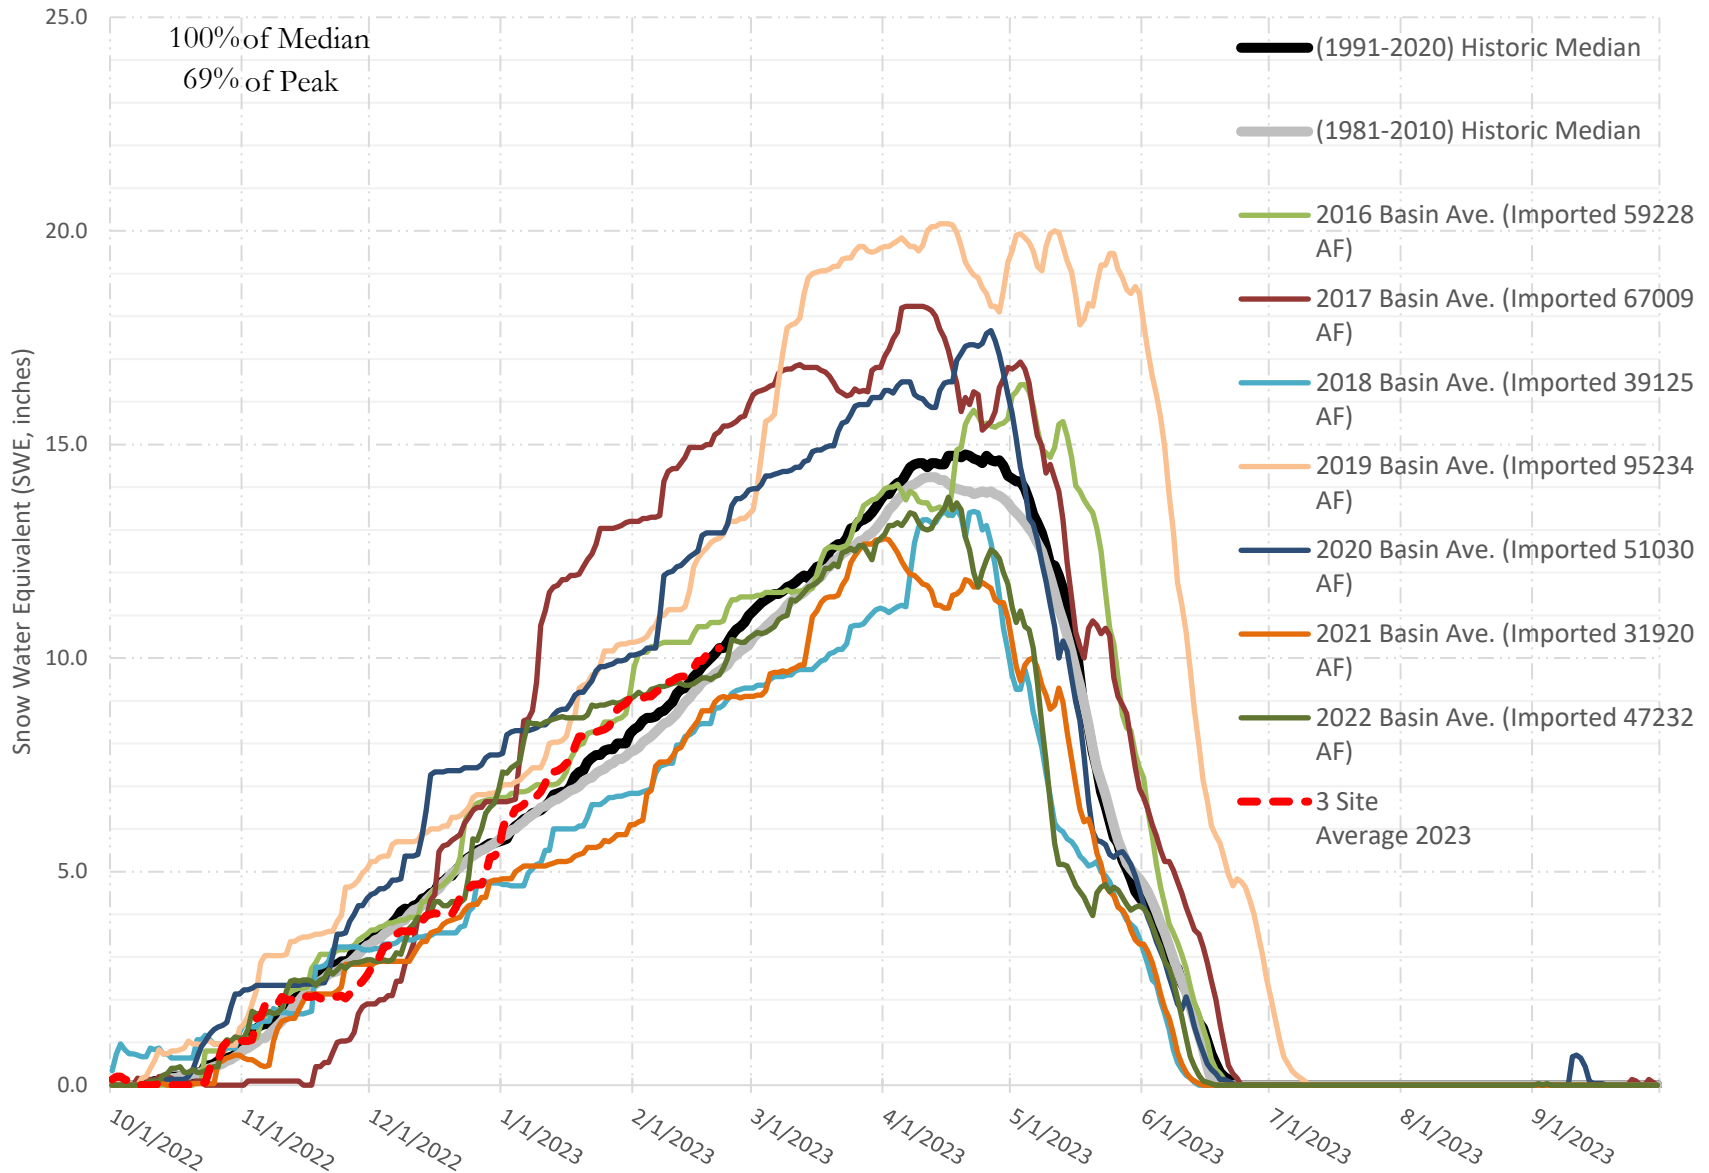

# UPPER ARK BASIN SNOWPACK VS ANNUAL BASIN AVERAGE W/ ASSOC. FRY-ARK IMPORTS

**FEBRUARY 21, 2023**

# UPPER ARK BASIN SNOWPACK W/ INDIVIDUAL SITES FEBRUARY 21, 2023