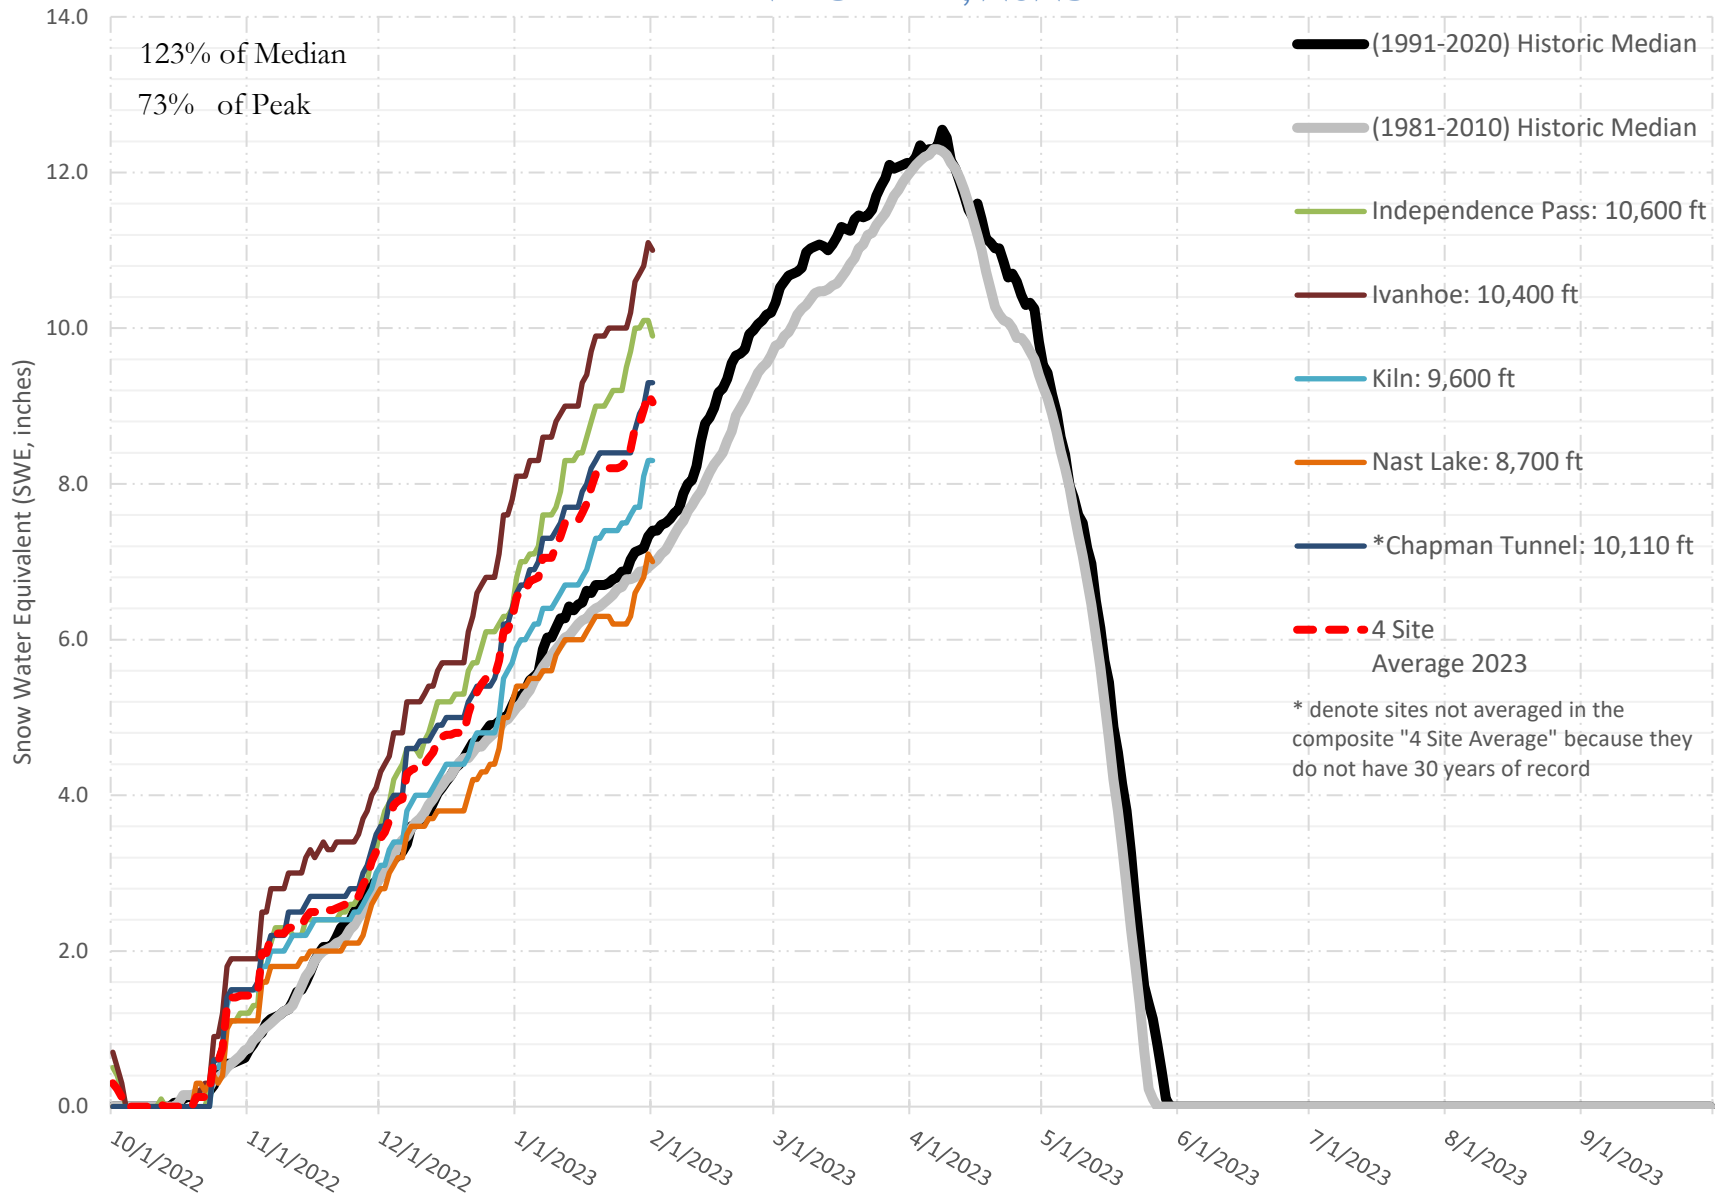

# FRY-ARK COLLECTION BASIN SNOWPACK VS ANNUAL BASIN AVERAGE W/ ASSOC. FRY-ARK IMPORTS FEBRUARY 1, 2023

## FRY-ARK COLLECTION BASIN SNOWPACK W/ INDIVIDUAL SITES FEBRUARY 1, 2023

123% of Median  
73% of Peak

- (1991-2020) Historic Median
  - (1981-2010) Historic Median
  - Independence Pass: 10,600 ft
  - Ivanhoe: 10,400 ft
  - Kiln: 9,600 ft
  - Nast Lake: 8,700 ft
  - \*Chapman Tunnel: 10,110 ft
  - - 4 Site Average 2023
- \* denote sites not averaged in the composite "4 Site Average" because they do not have 30 years of record