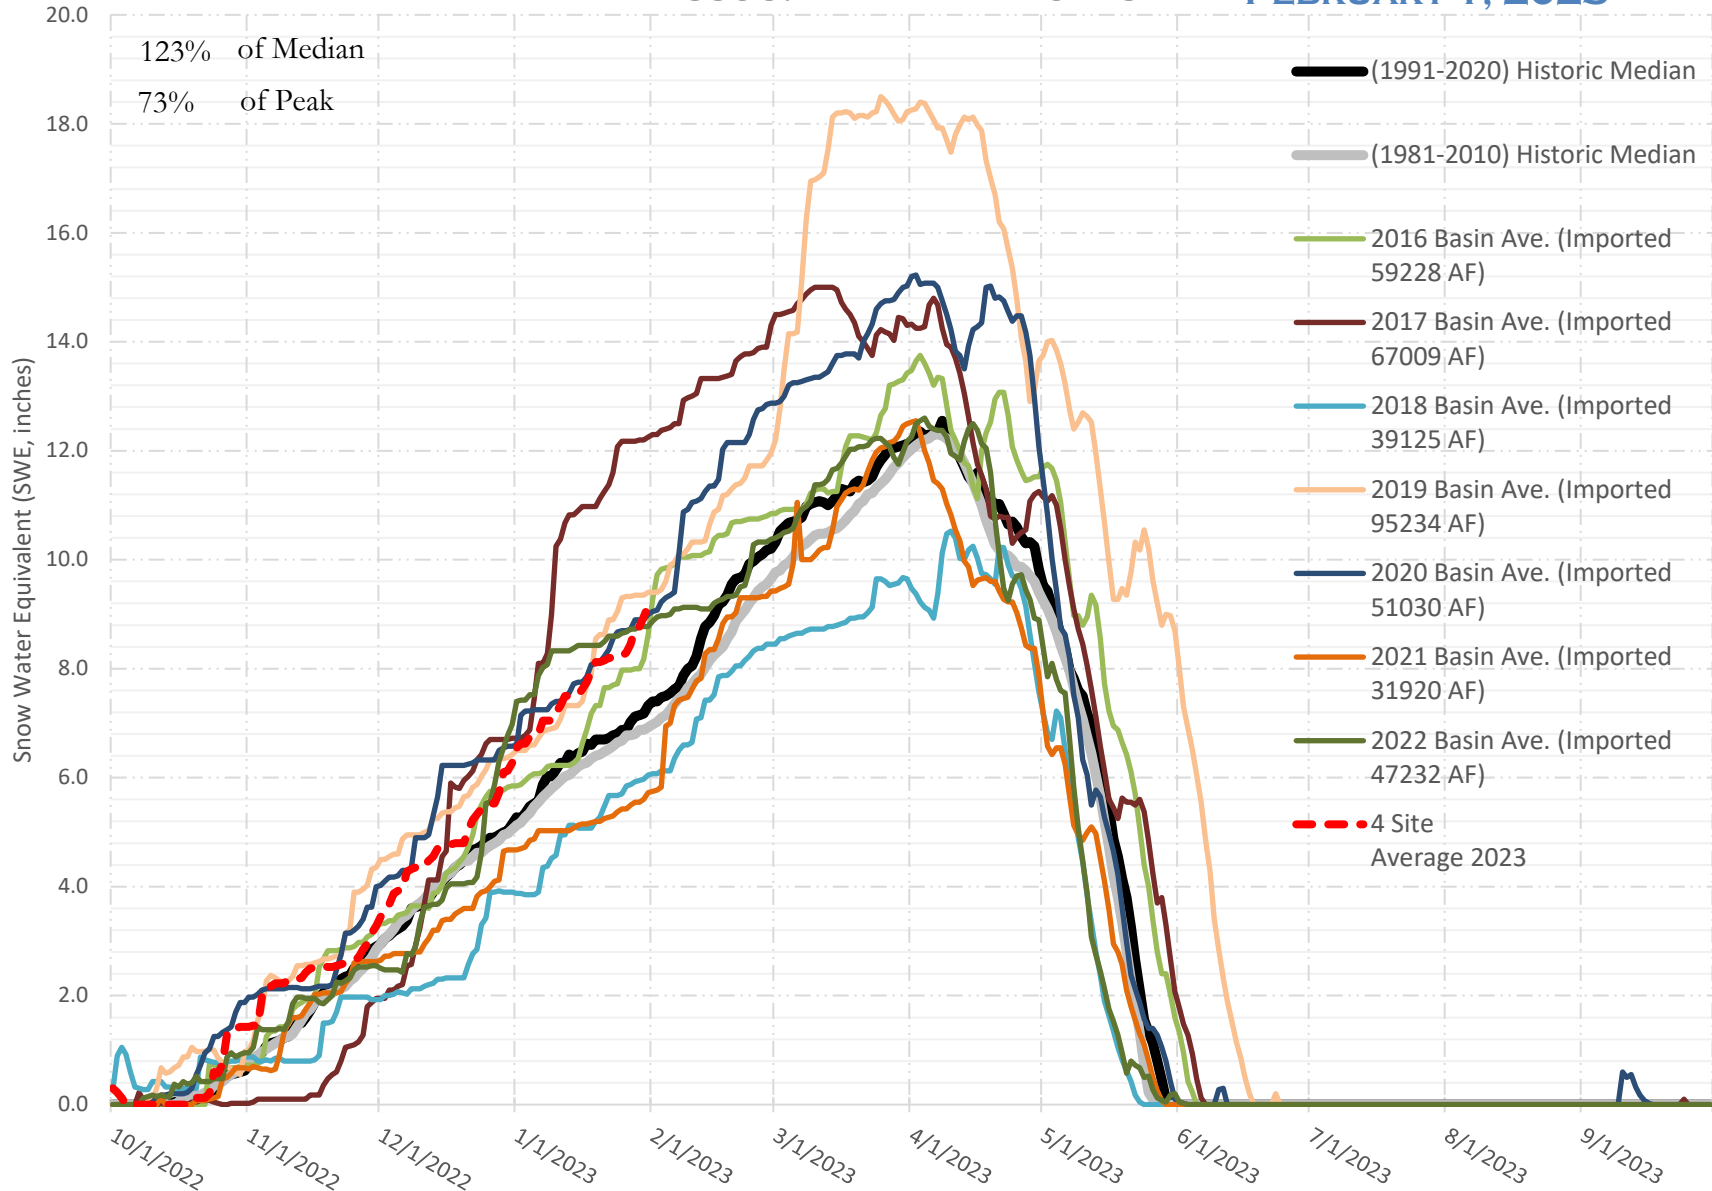

# FRY-ARK COLLECTION BASIN SNOWPACK VS ANNUAL BASIN AVERAGE W/ ASSOC. FRY-ARK IMPORTS FEBRUARY 1, 2023

## FRY-ARK COLLECTION BASIN SNOWPACK W/ INDIVIDUAL SITES FEBRUARY 1, 2023

123% of Median  
73% of Peak

- (1991-2020) Historic Median
  - (1981-2010) Historic Median
  - Independence Pass: 10,600 ft
  - Ivanhoe: 10,400 ft
  - Kiln: 9,600 ft
  - Nast Lake: 8,700 ft
  - \*Chapman Tunnel: 10,110 ft
  - - 4 Site Average 2023
- \* denote sites not averaged in the composite "4 Site Average" because they do not have 30 years of record