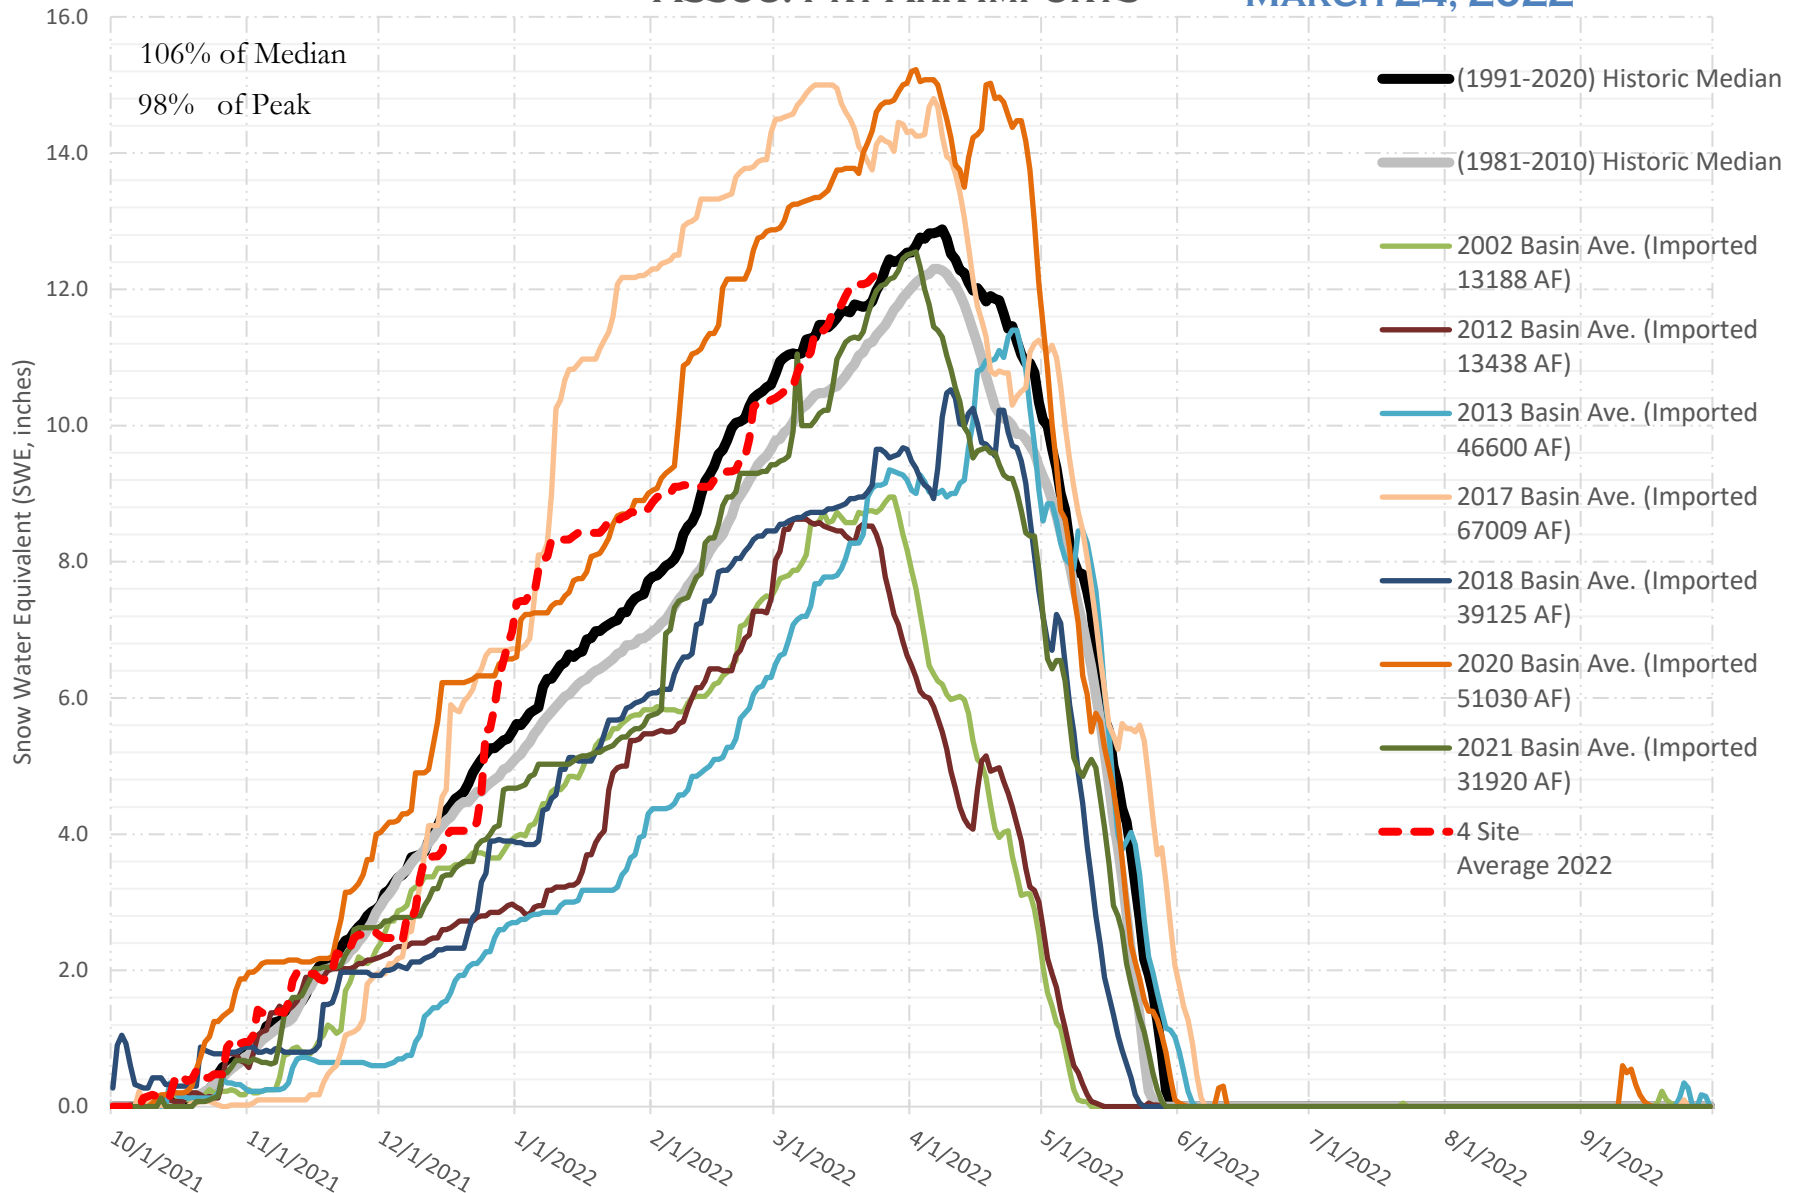

# FRY-ARK COLLECTION BASIN SNOWPACK VS ANNUAL BASIN AVERAGE W/ ASSOC. FRY-ARK IMPORTS

MARCH 24, 2022

# UPPER ARK BASIN SNOWPACK VS ANNUAL BASIN AVERAGE W/ ASSOC. FRY- ARK IMPORTS

MARCH 24, 2022