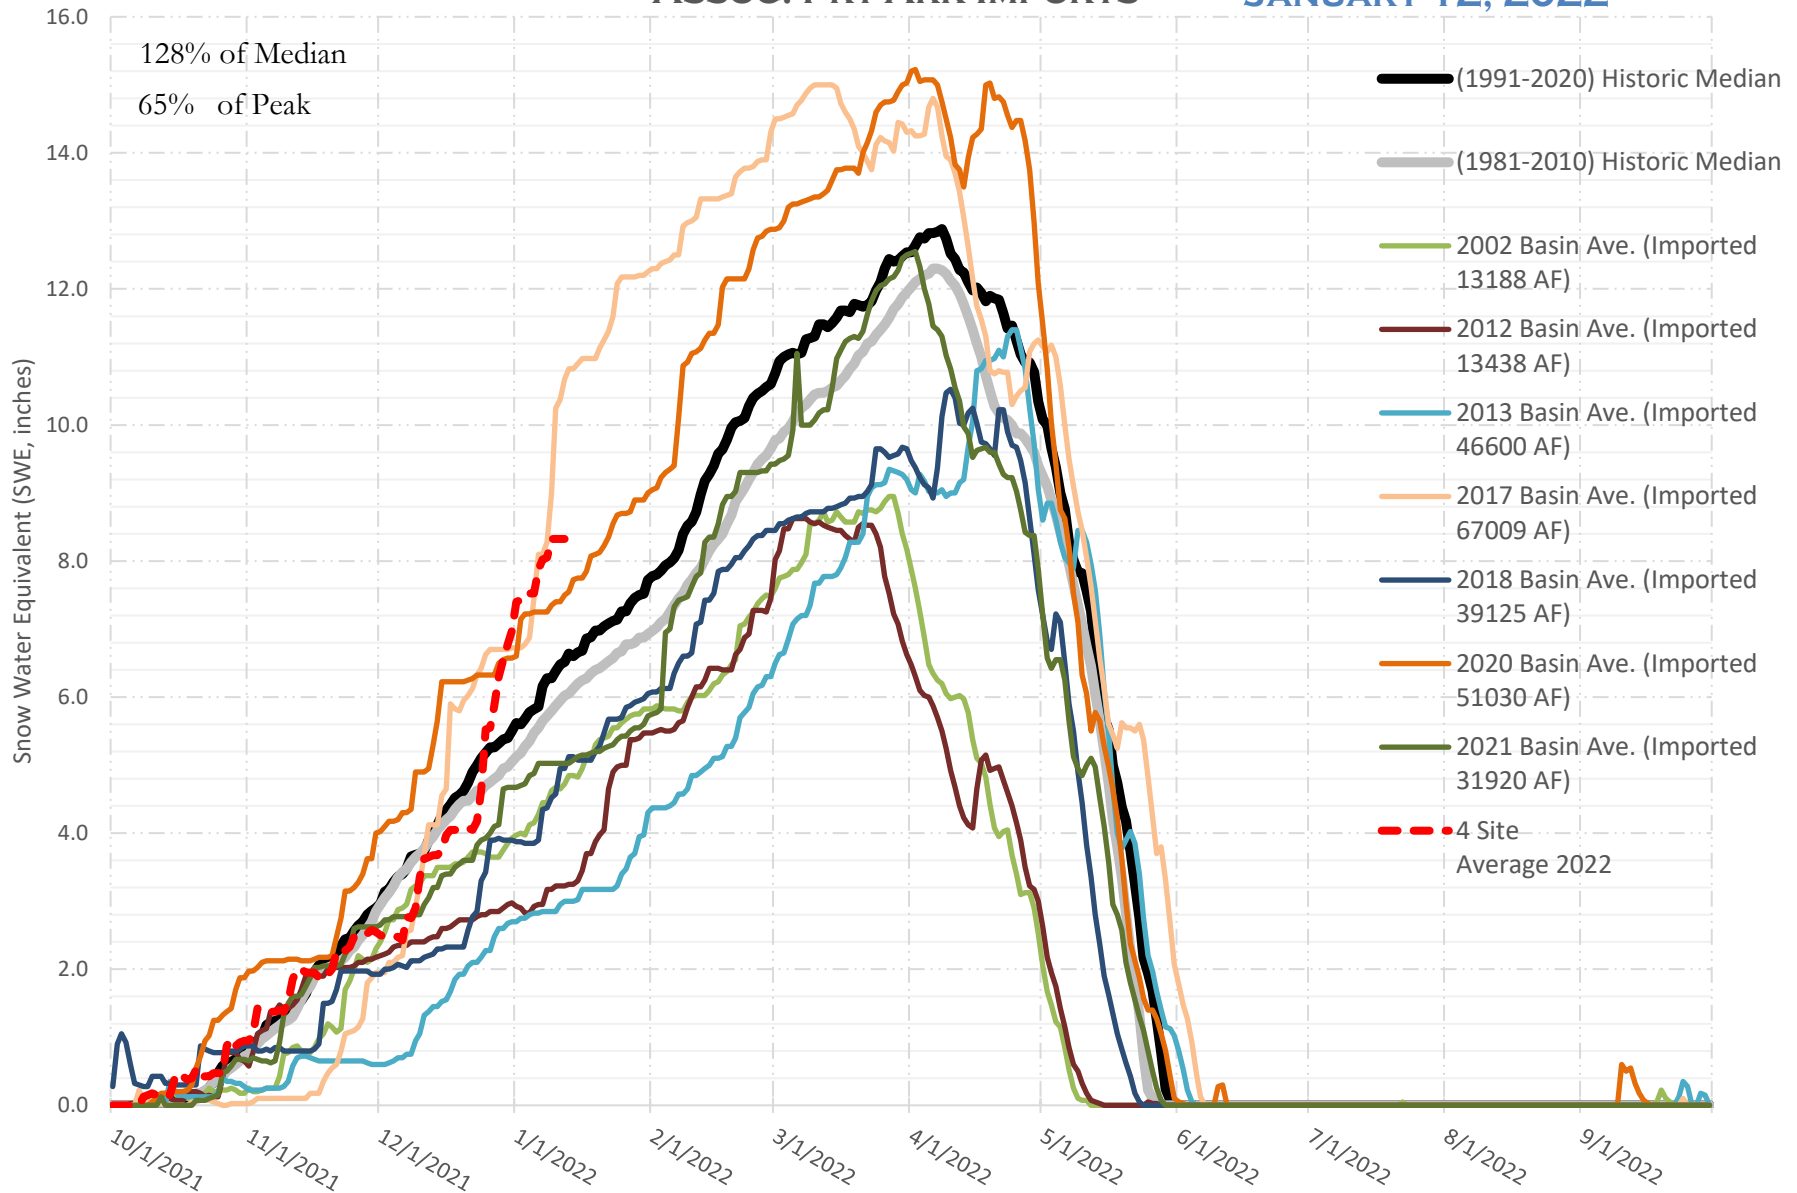

FRY-ARK COLLECTION BASIN SNOWPACK VS ANNUAL BASIN AVERAGE W/ ASSOC. FRY-ARK IMPORTS

JANUARY 12, 2022

UPPER ARK BASIN SNOWPACK VS ANNUAL BASIN AVERAGE W/ ASSOC. FRY- ARK IMPORTS

JANUARY 12, 2022