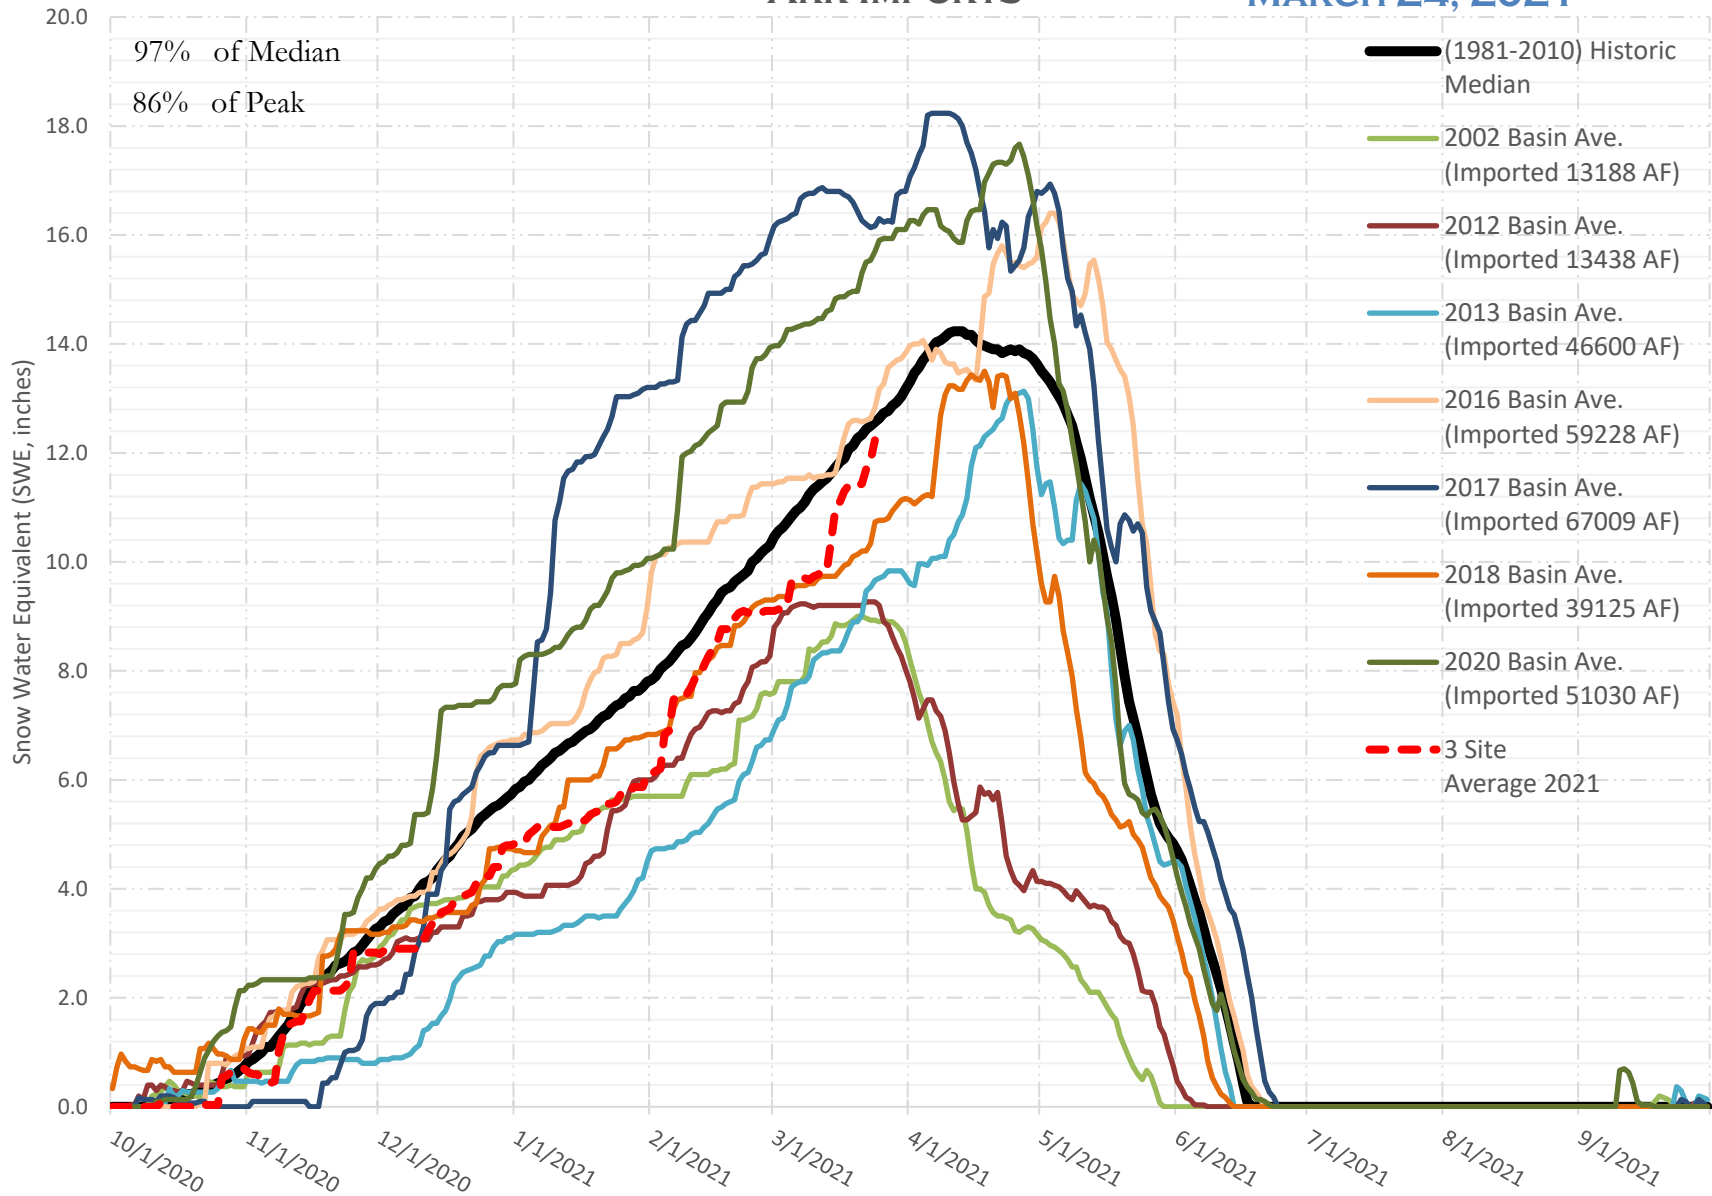

FRY-ARK COLLECTION BASIN SNOWPACK VS ANNUAL BASIN AVERAGE W/ ASSOC. FRY-ARK IMPORTS

MARCH 24, 2021

FRY-ARK COLLECTION BASIN SNOWPACK W/ INDIVIDUAL SITES MARCH 24, 2021

UPPER ARK BASIN SNOWPACK VS ANNUAL BASIN AVERAGE W/ ASSOC. FRY- ARK IMPORTS

MARCH 24, 2021

UPPER ARK BASIN SNOWPACK W/ INDIVIDUAL SITES MARCH 24, 2021