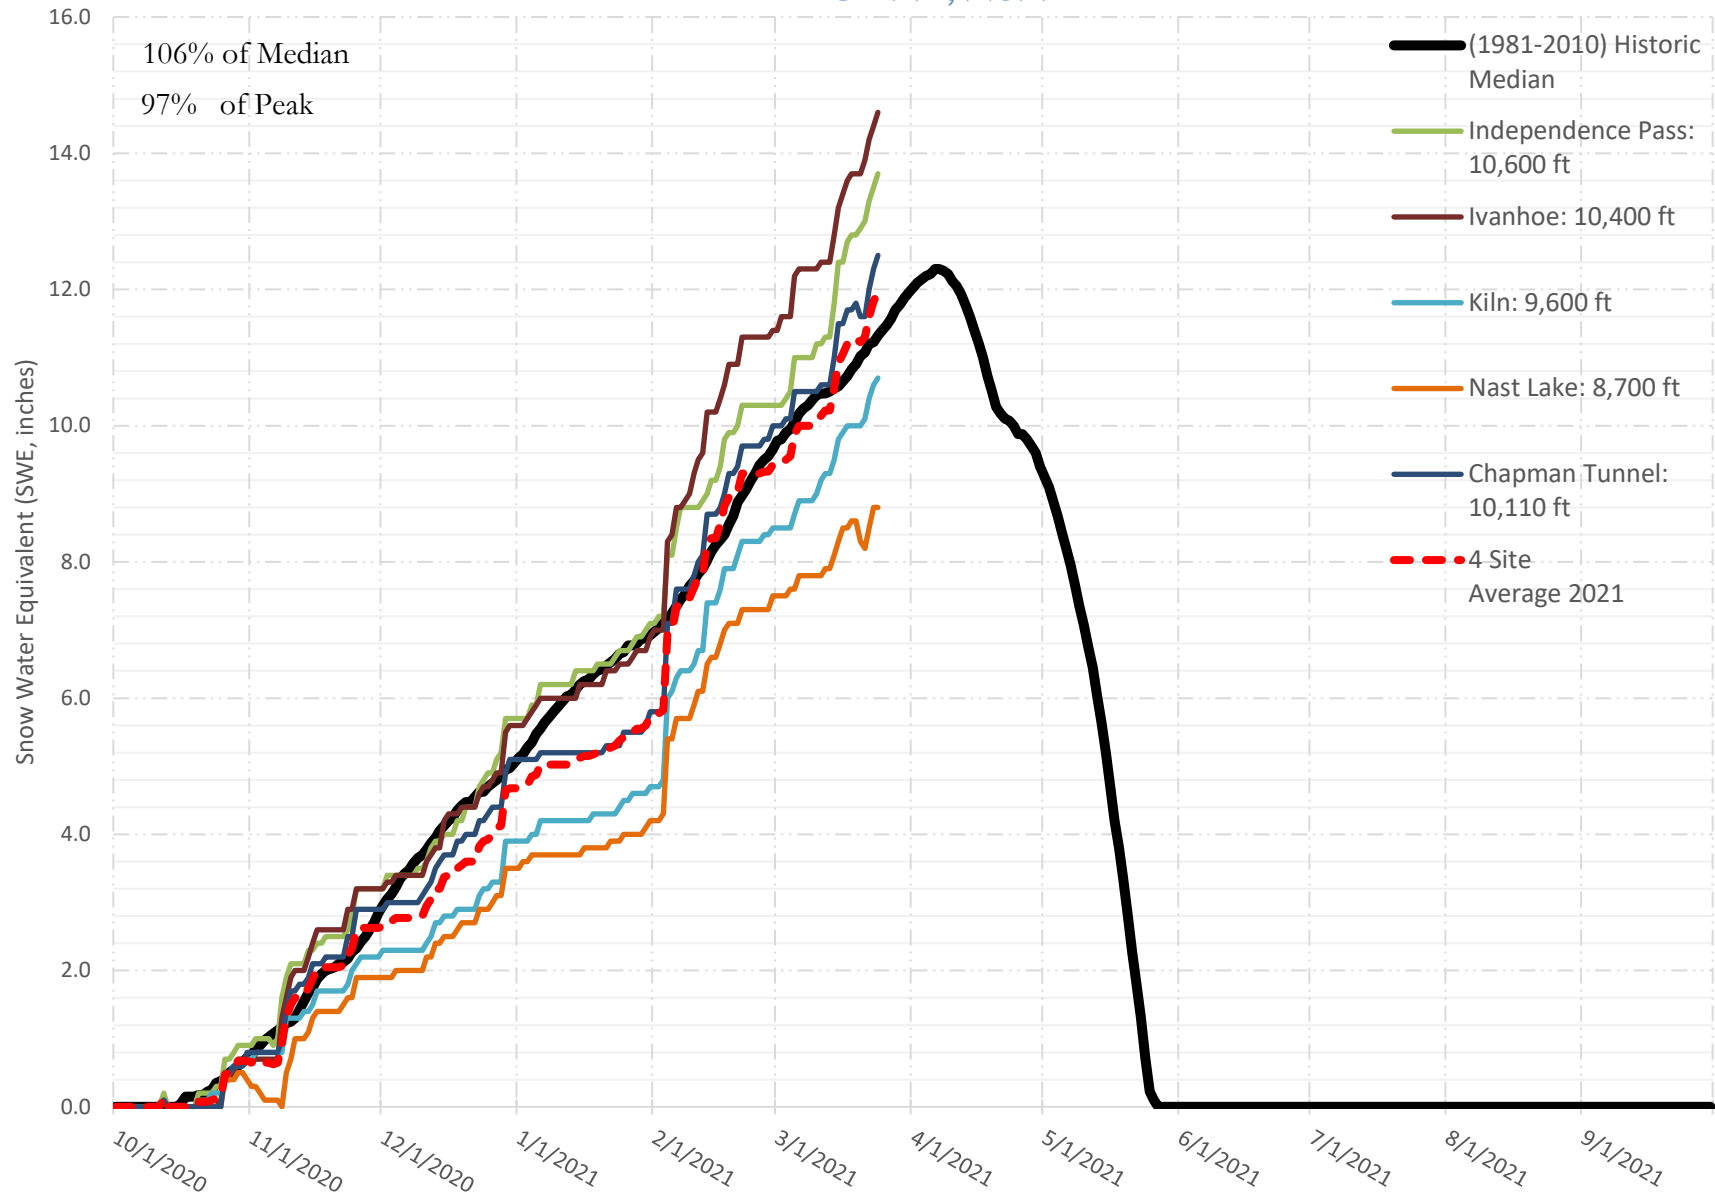

FRY-ARK COLLECTION BASIN SNOWPACK VS ANNUAL BASIN AVERAGE W/ ASSOC. FRY-ARK IMPORTS

MARCH 24, 2021

FRY-ARK COLLECTION BASIN SNOWPACK W/ INDIVIDUAL SITES MARCH 24, 2021

UPPER ARK BASIN SNOWPACK VS ANNUAL BASIN AVERAGE W/ ASSOC. FRY- ARK IMPORTS

MARCH 24, 2021

UPPER ARK BASIN SNOWPACK W/ INDIVIDUAL SITES MARCH 24, 2021