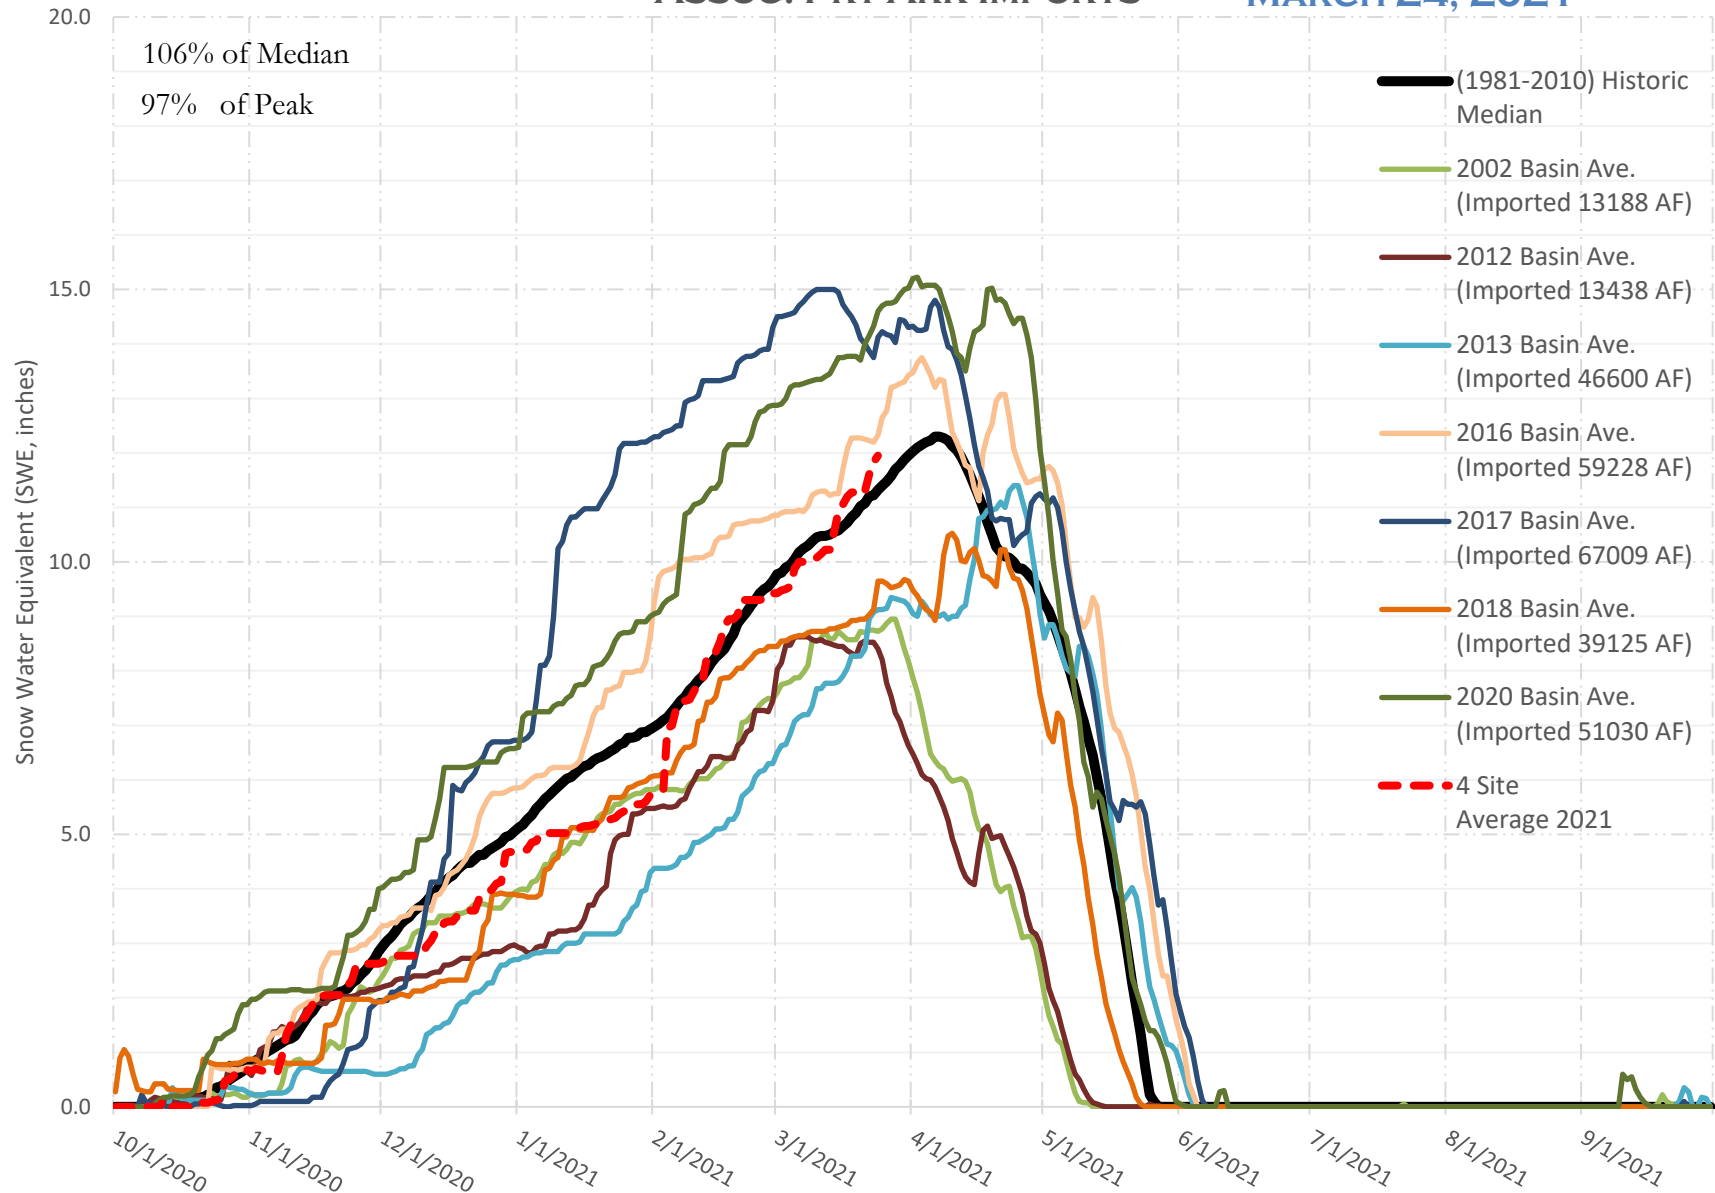

FRY-ARK COLLECTION BASIN SNOWPACK VS ANNUAL BASIN AVERAGE W/ ASSOC. FRY-ARK IMPORTS

MARCH 24, 2021

FRY-ARK COLLECTION BASIN SNOWPACK W/ INDIVIDUAL SITES MARCH 24, 2021

UPPER ARK BASIN SNOWPACK VS ANNUAL BASIN AVERAGE W/ ASSOC. FRY- ARK IMPORTS

MARCH 24, 2021

UPPER ARK BASIN SNOWPACK W/ INDIVIDUAL SITES MARCH 24, 2021