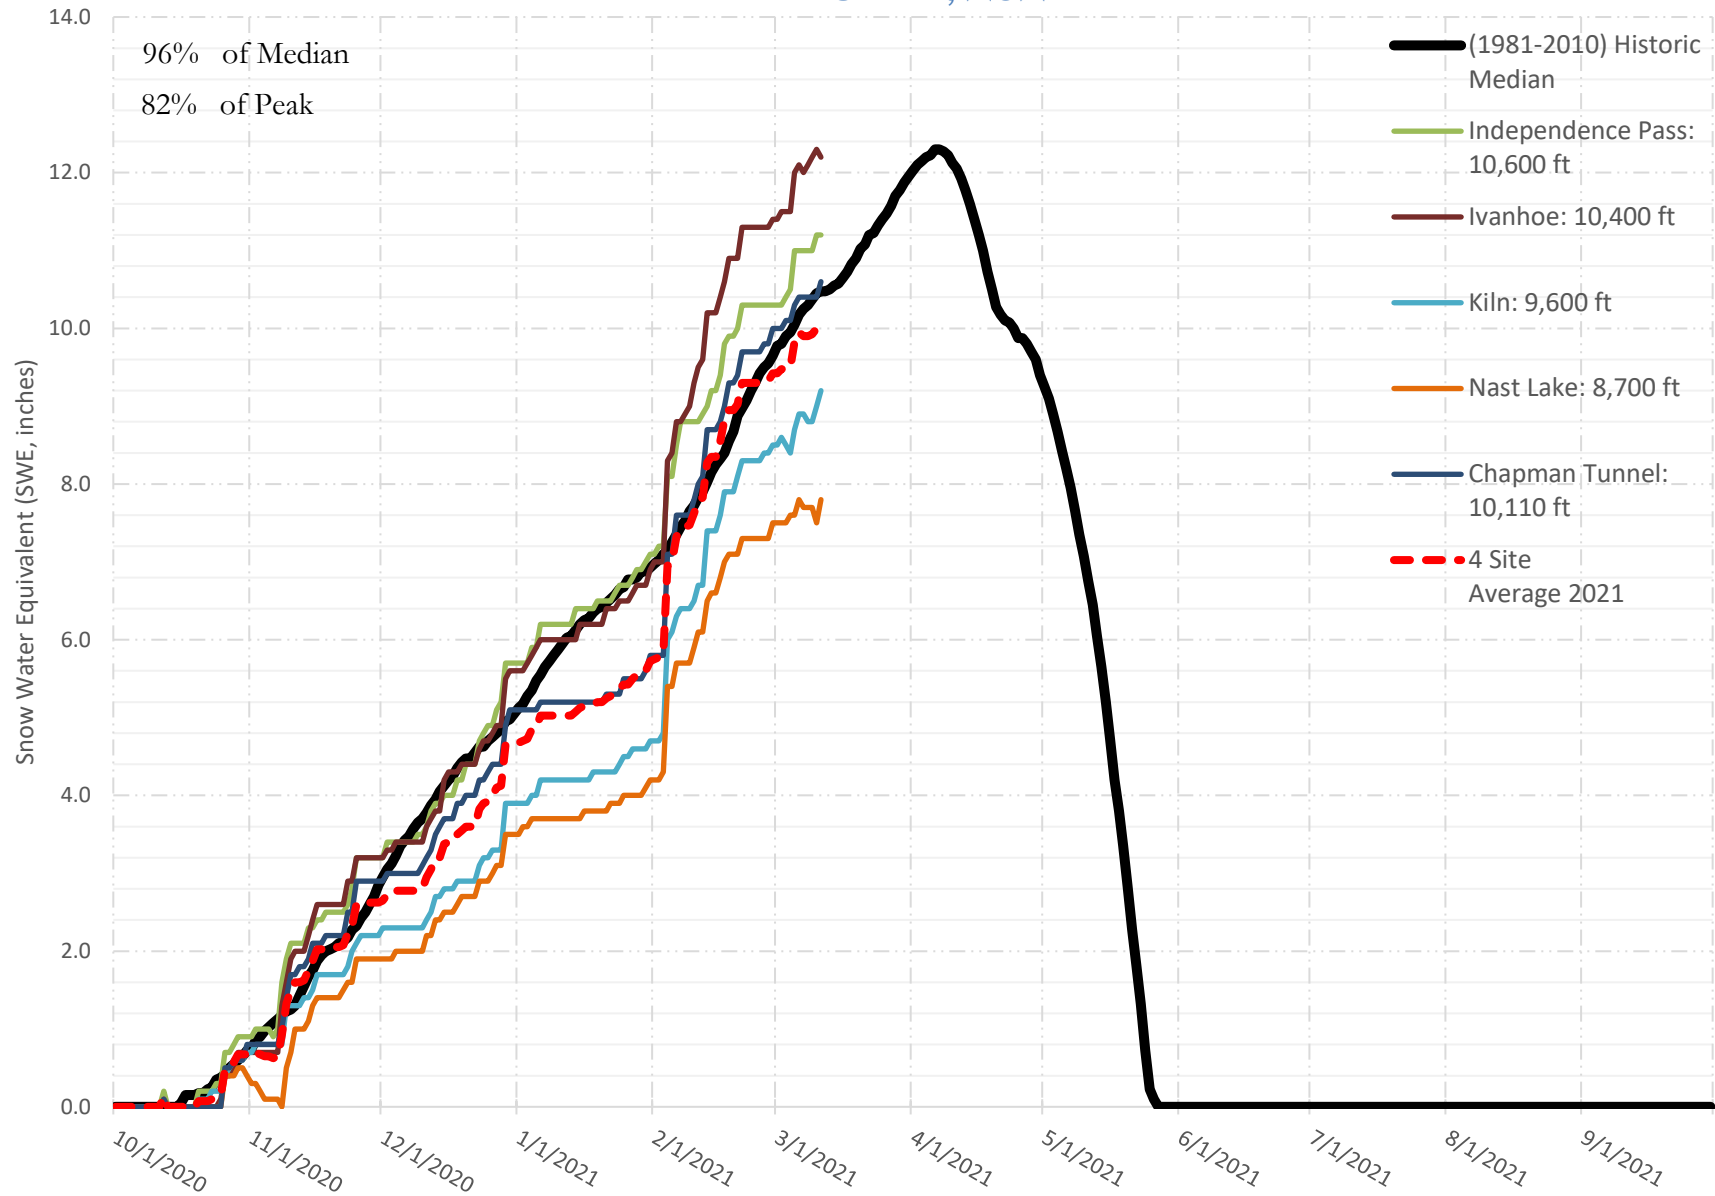

# FRY-ARK COLLECTION BASIN SNOWPACK VS ANNUAL BASIN AVERAGE W/ ASSOC. FRY-ARK IMPORTS

MARCH 11, 2021

# FRY-ARK COLLECTION BASIN SNOWPACK W/ INDIVIDUAL SITES MARCH 11, 2021