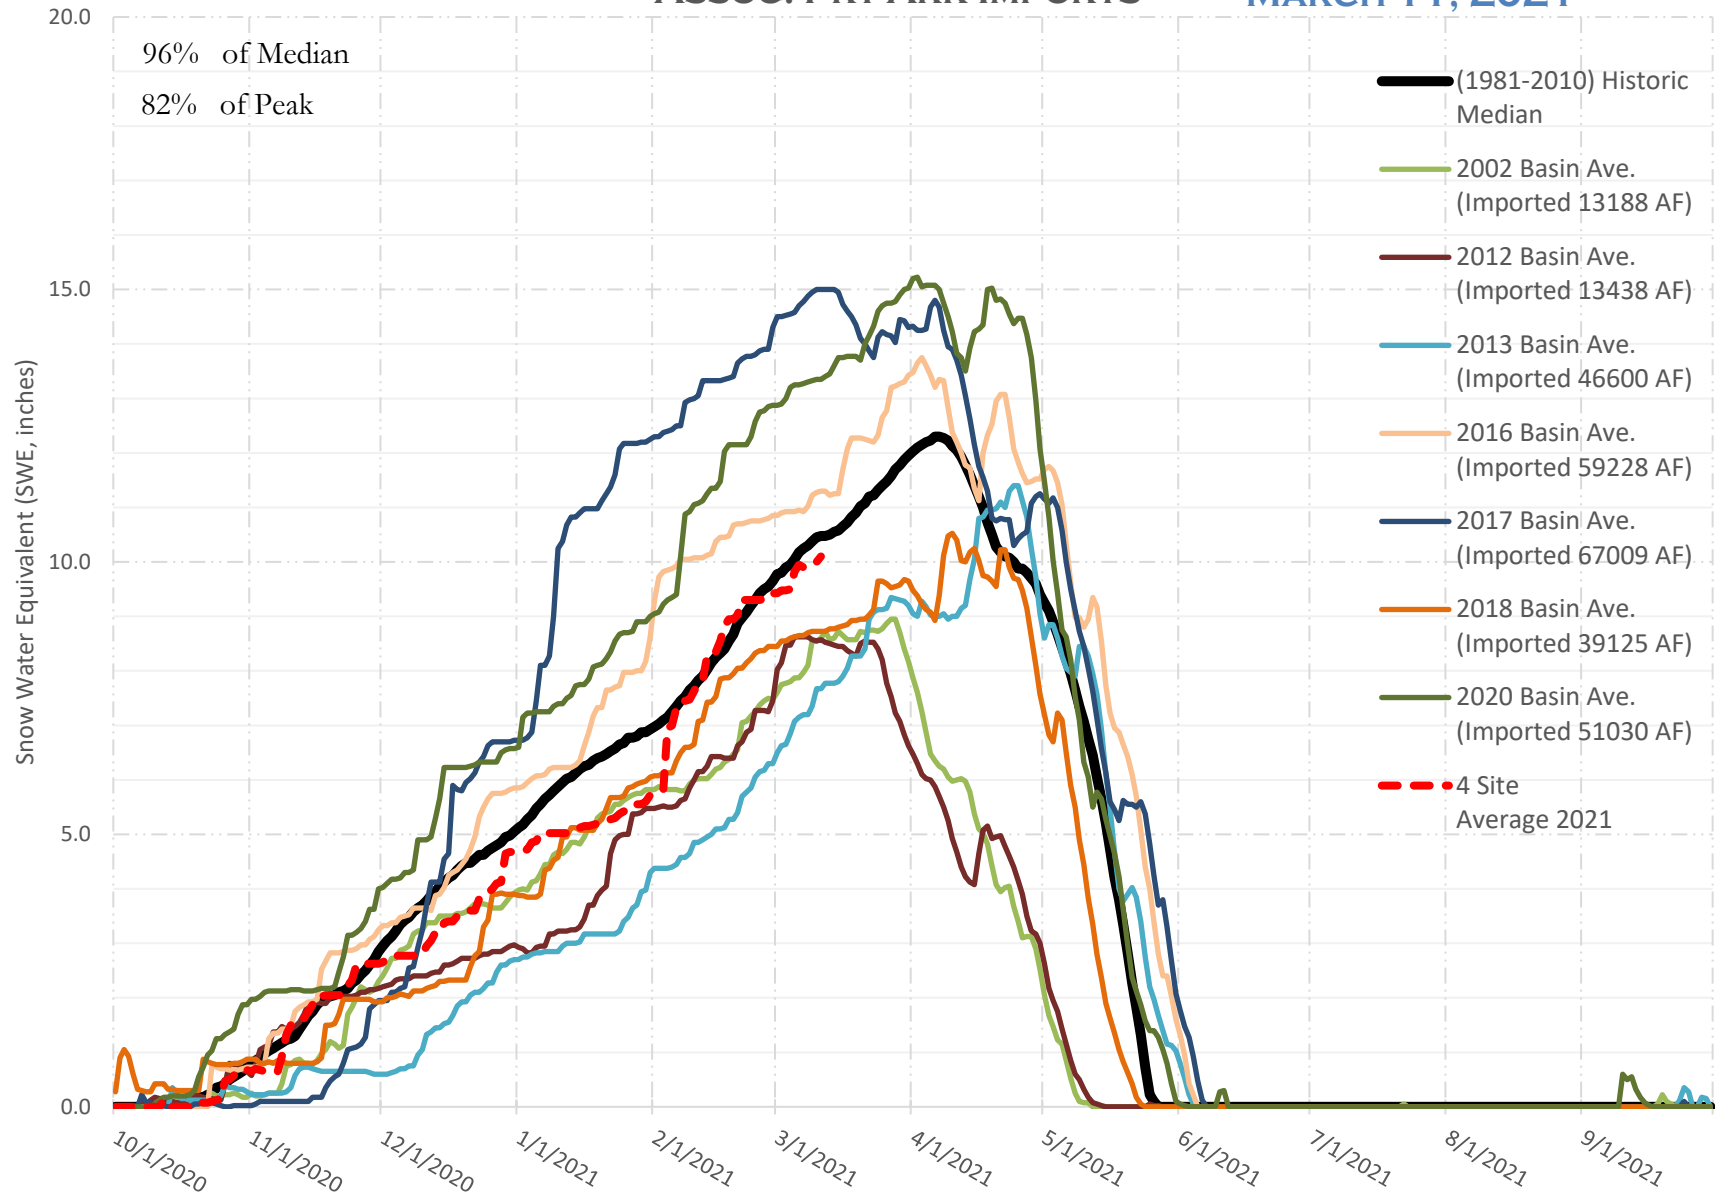

# FRY-ARK COLLECTION BASIN SNOWPACK VS ANNUAL BASIN AVERAGE W/ ASSOC. FRY-ARK IMPORTS

MARCH 11, 2021

# FRY-ARK COLLECTION BASIN SNOWPACK W/ INDIVIDUAL SITES MARCH 11, 2021