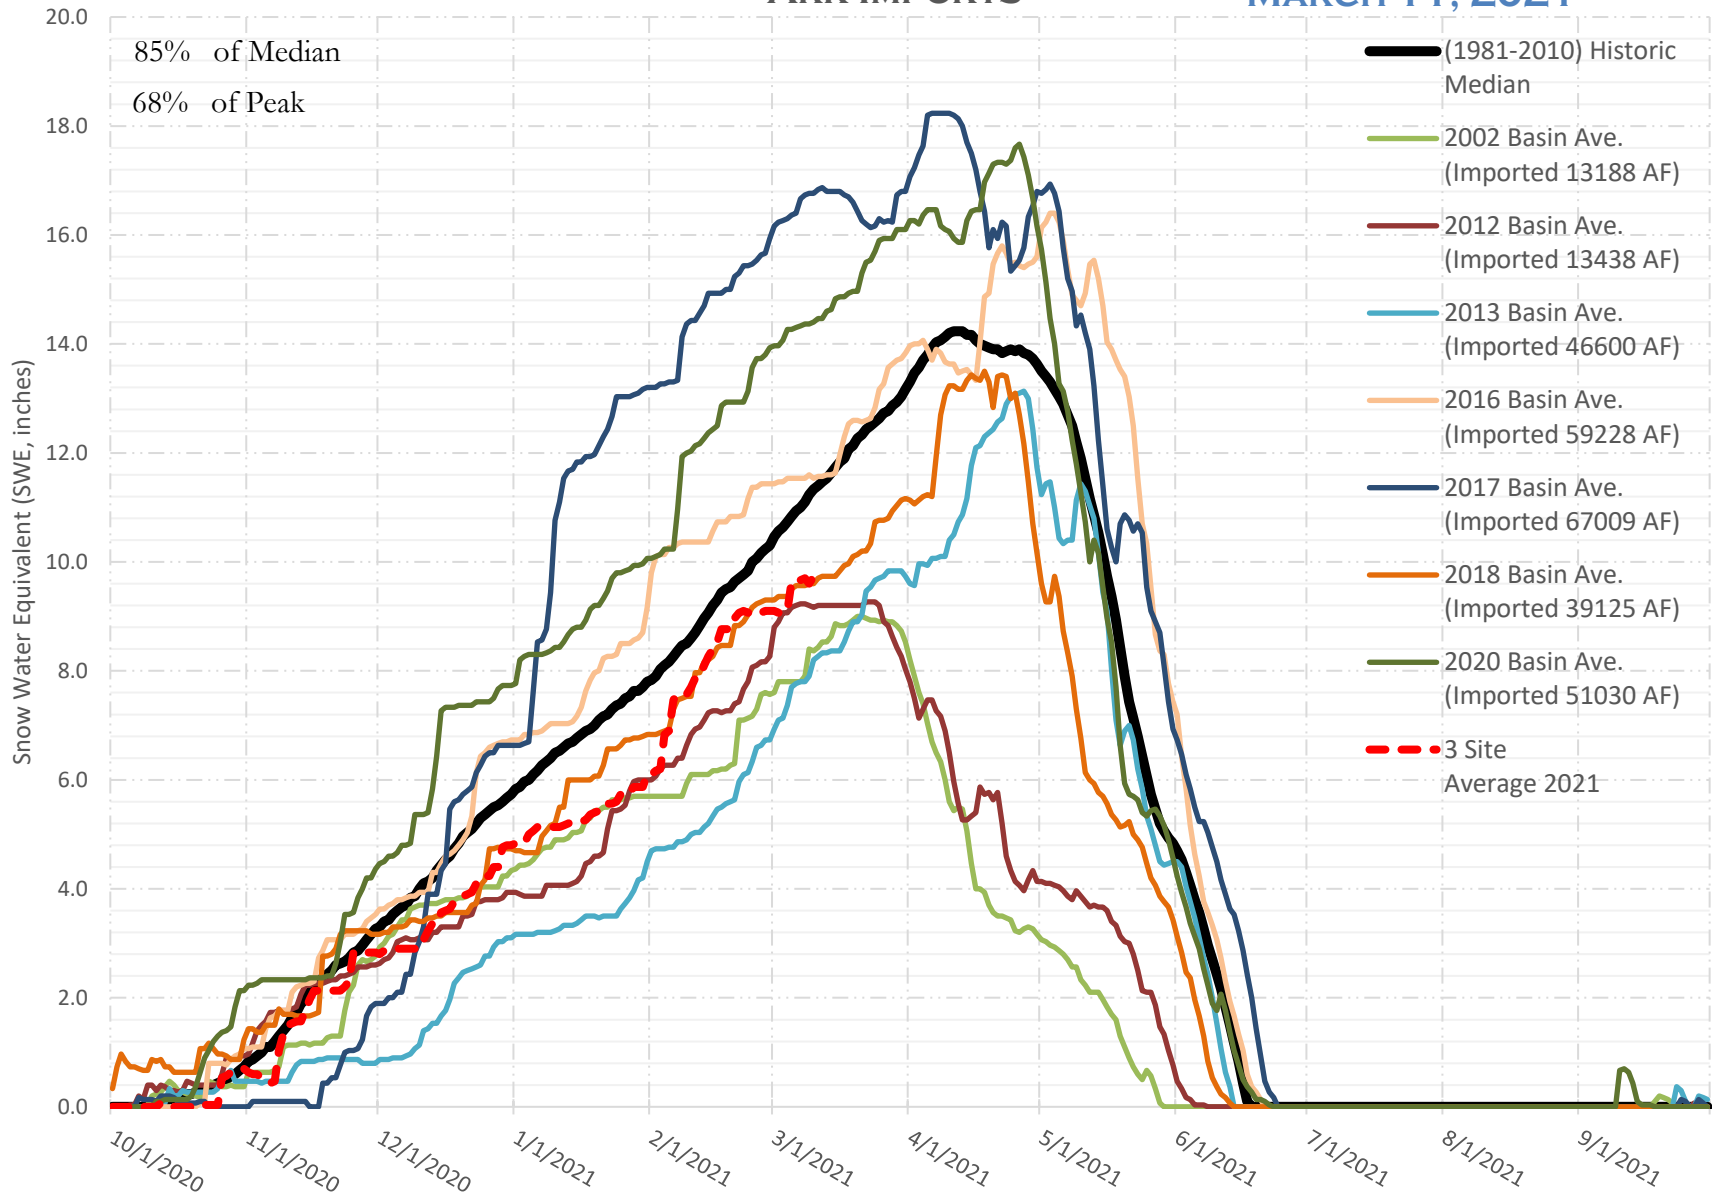

UPPER ARK BASIN SNOWPACK VS ANNUAL BASIN AVERAGE W/ ASSOC. FRY- ARK IMPORTS

MARCH 11, 2021