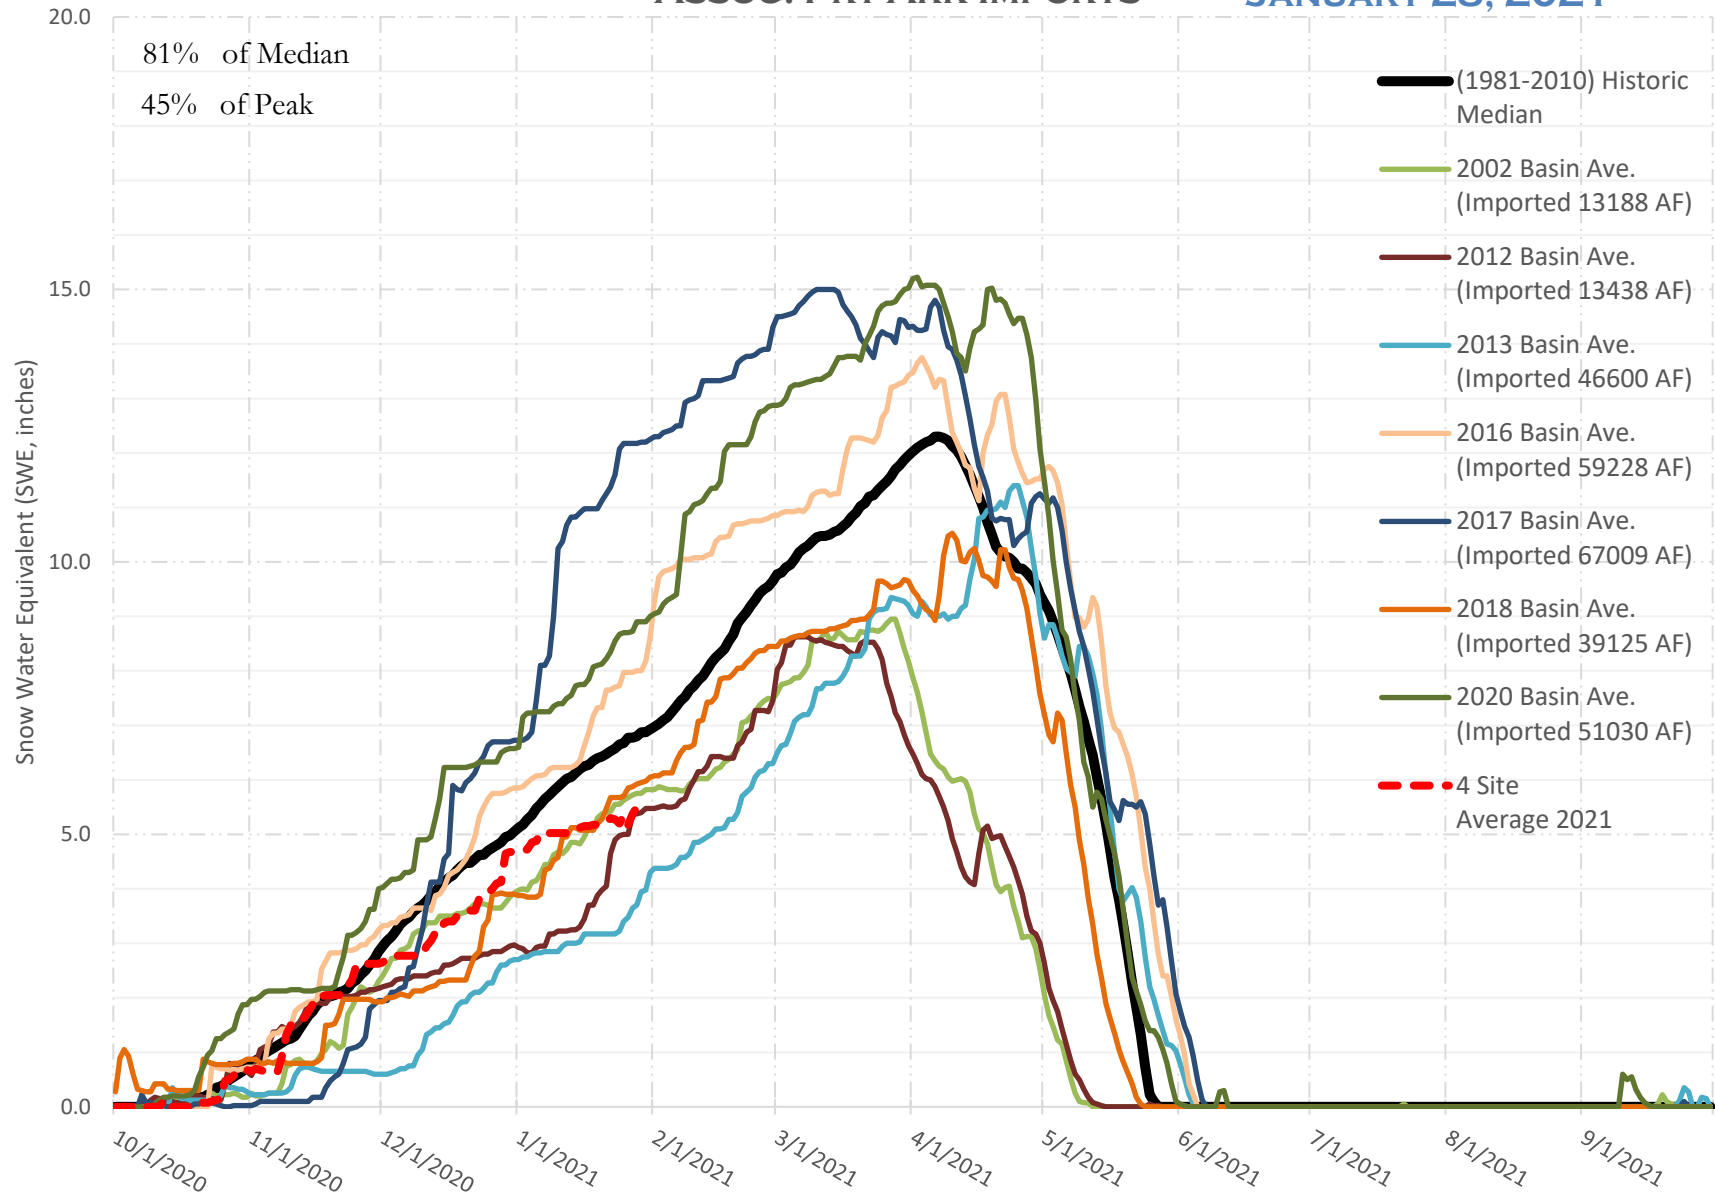

# FRY-ARK COLLECTION BASIN SNOWPACK VS ANNUAL BASIN AVERAGE W/ ASSOC. FRY-ARK IMPORTS

JANUARY 28, 2021

# FRY-ARK COLLECTION BASIN SNOWPACK W/ INDIVIDUAL SITES JANUARY 28, 2021