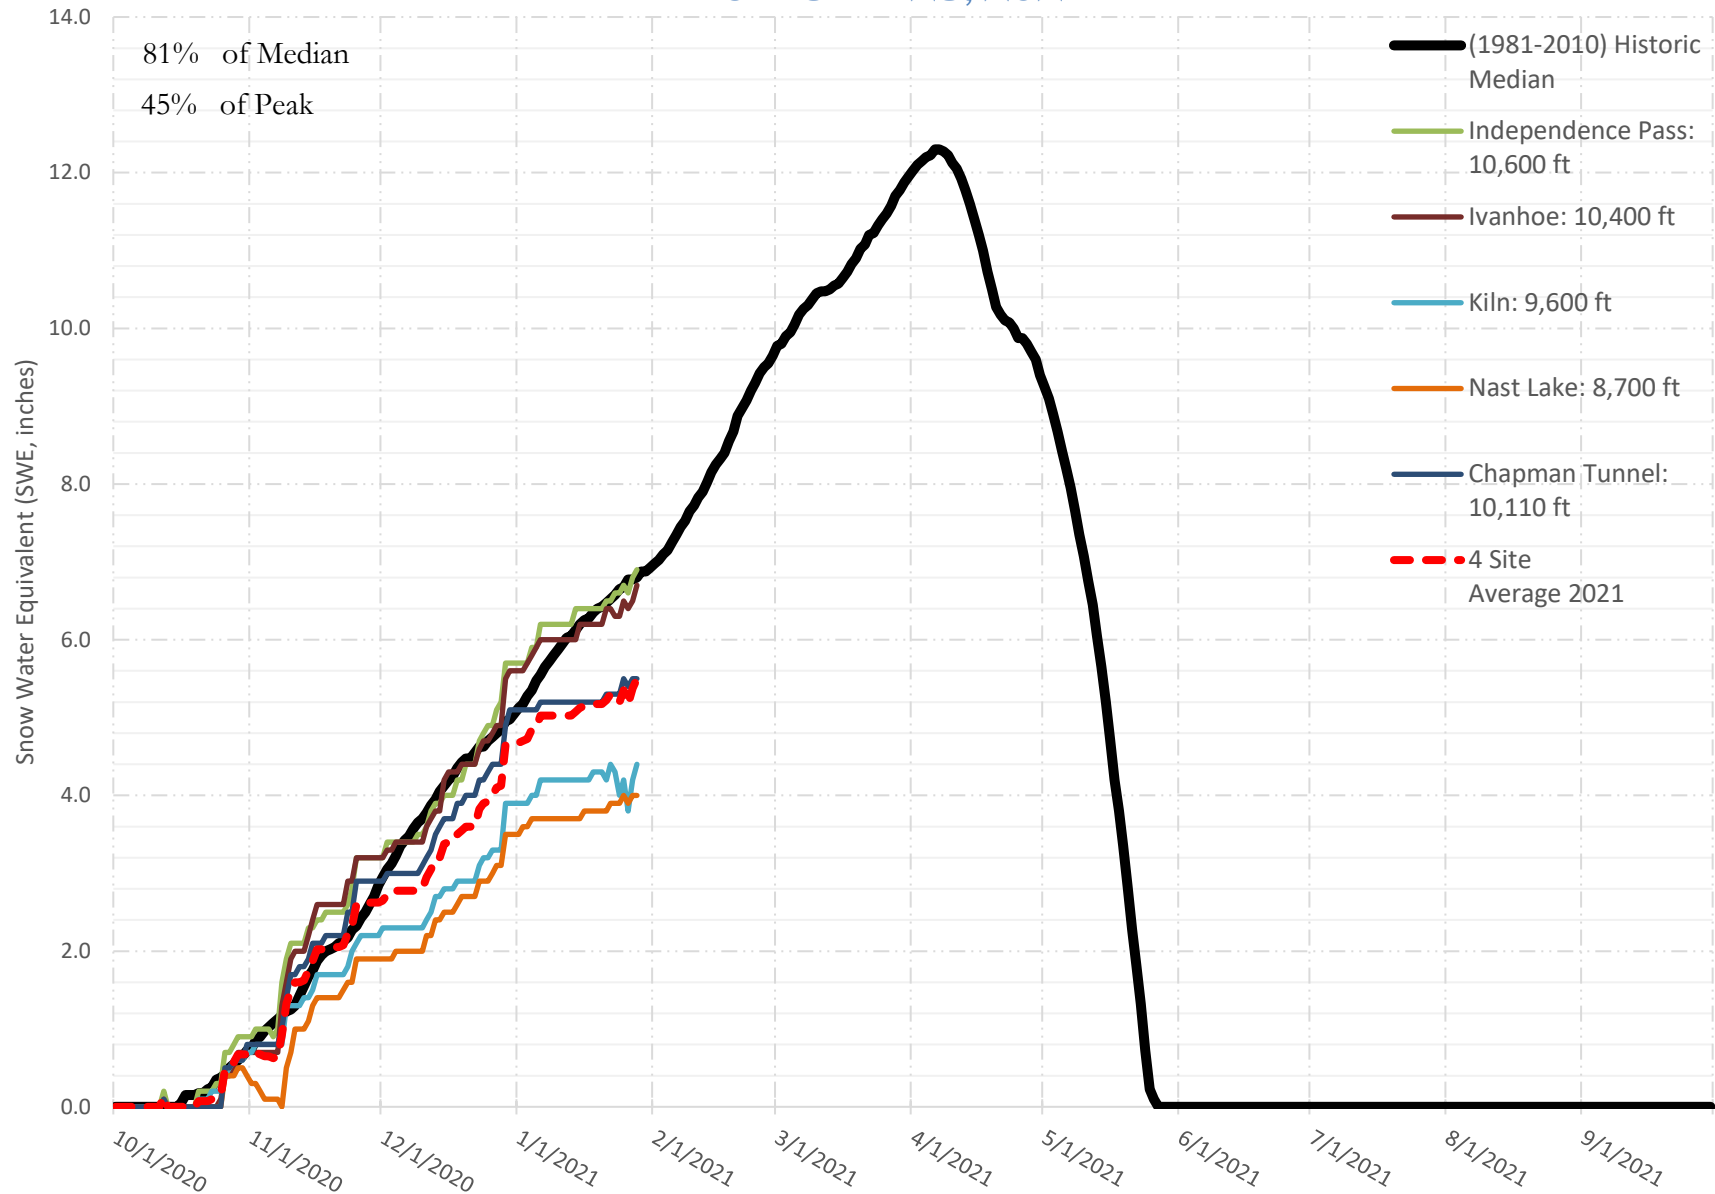

# FRY-ARK COLLECTION BASIN SNOWPACK VS ANNUAL BASIN AVERAGE W/ ASSOC. FRY-ARK IMPORTS

JANUARY 28, 2021

# FRY-ARK COLLECTION BASIN SNOWPACK W/ INDIVIDUAL SITES JANUARY 28, 2021