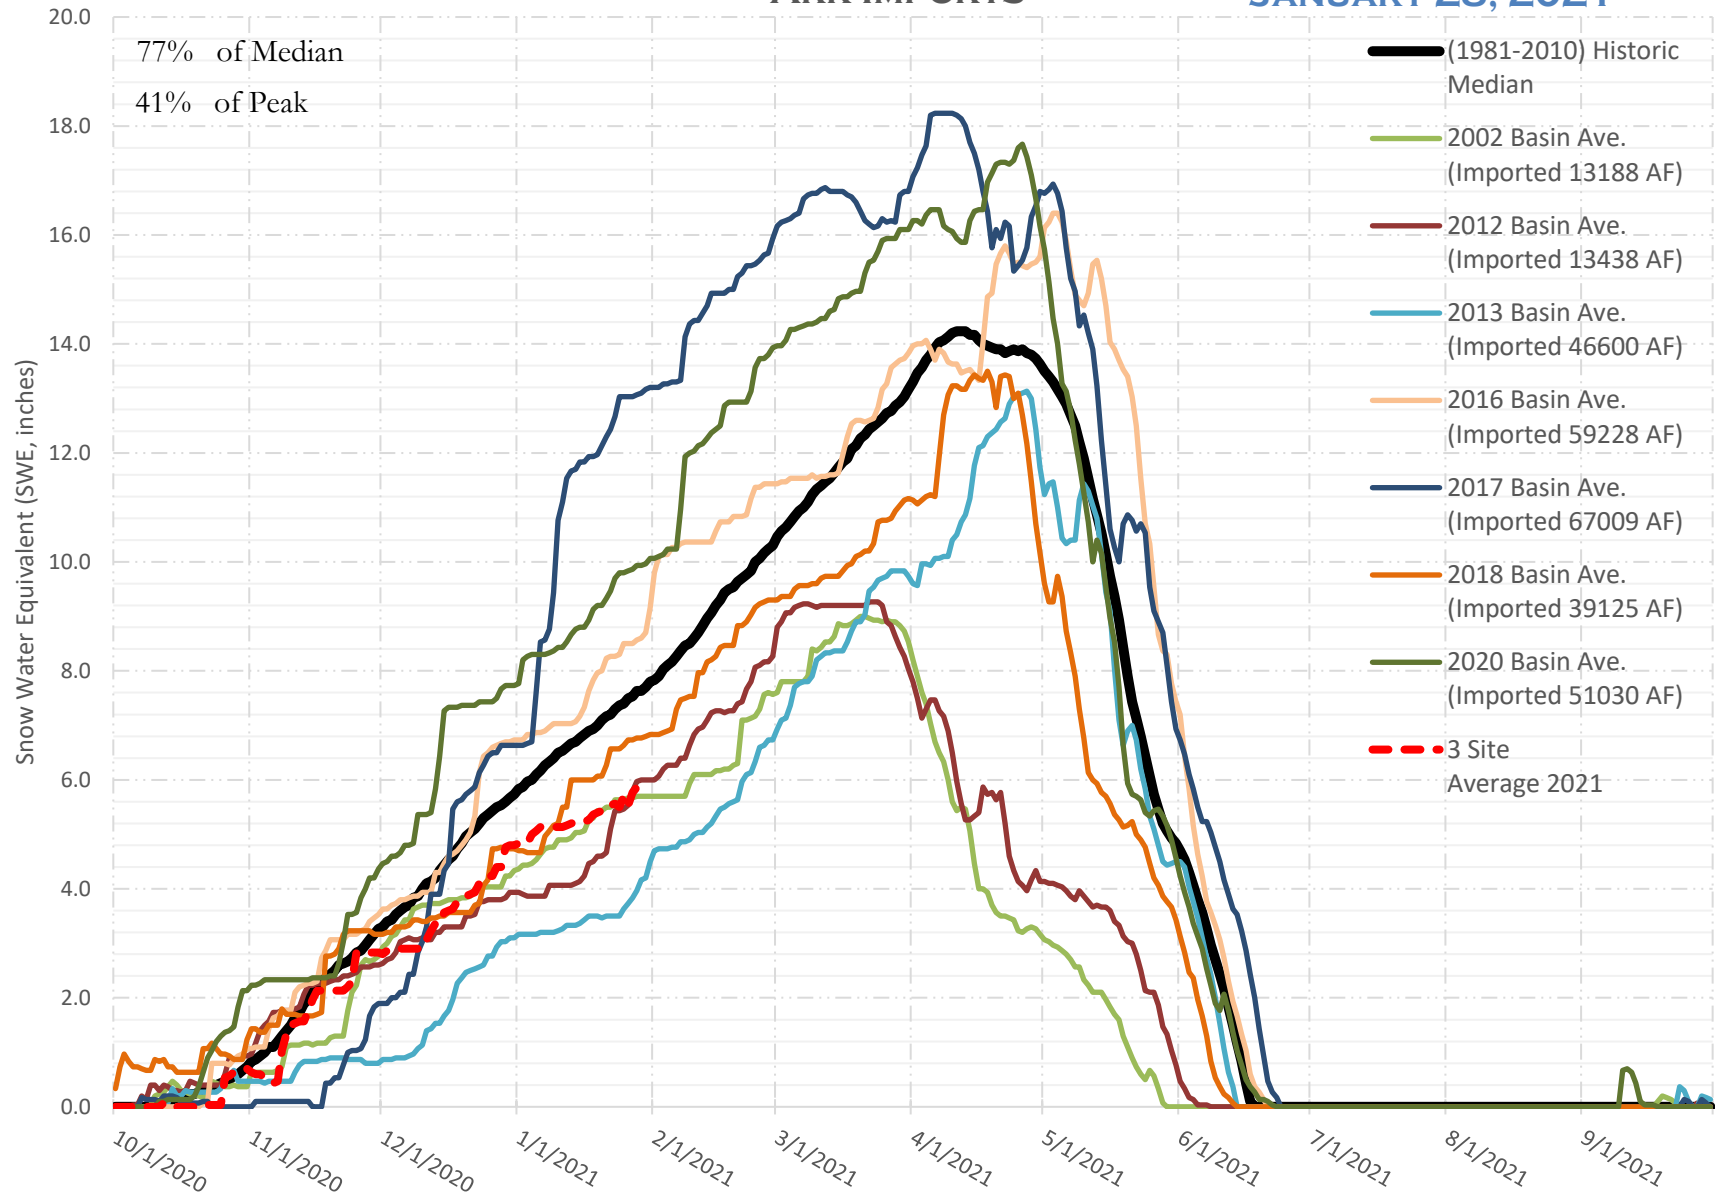

UPPER ARK BASIN SNOWPACK VS ANNUAL BASIN AVERAGE W/ ASSOC. FRY- ARK IMPORTS

JANUARY 28, 2021