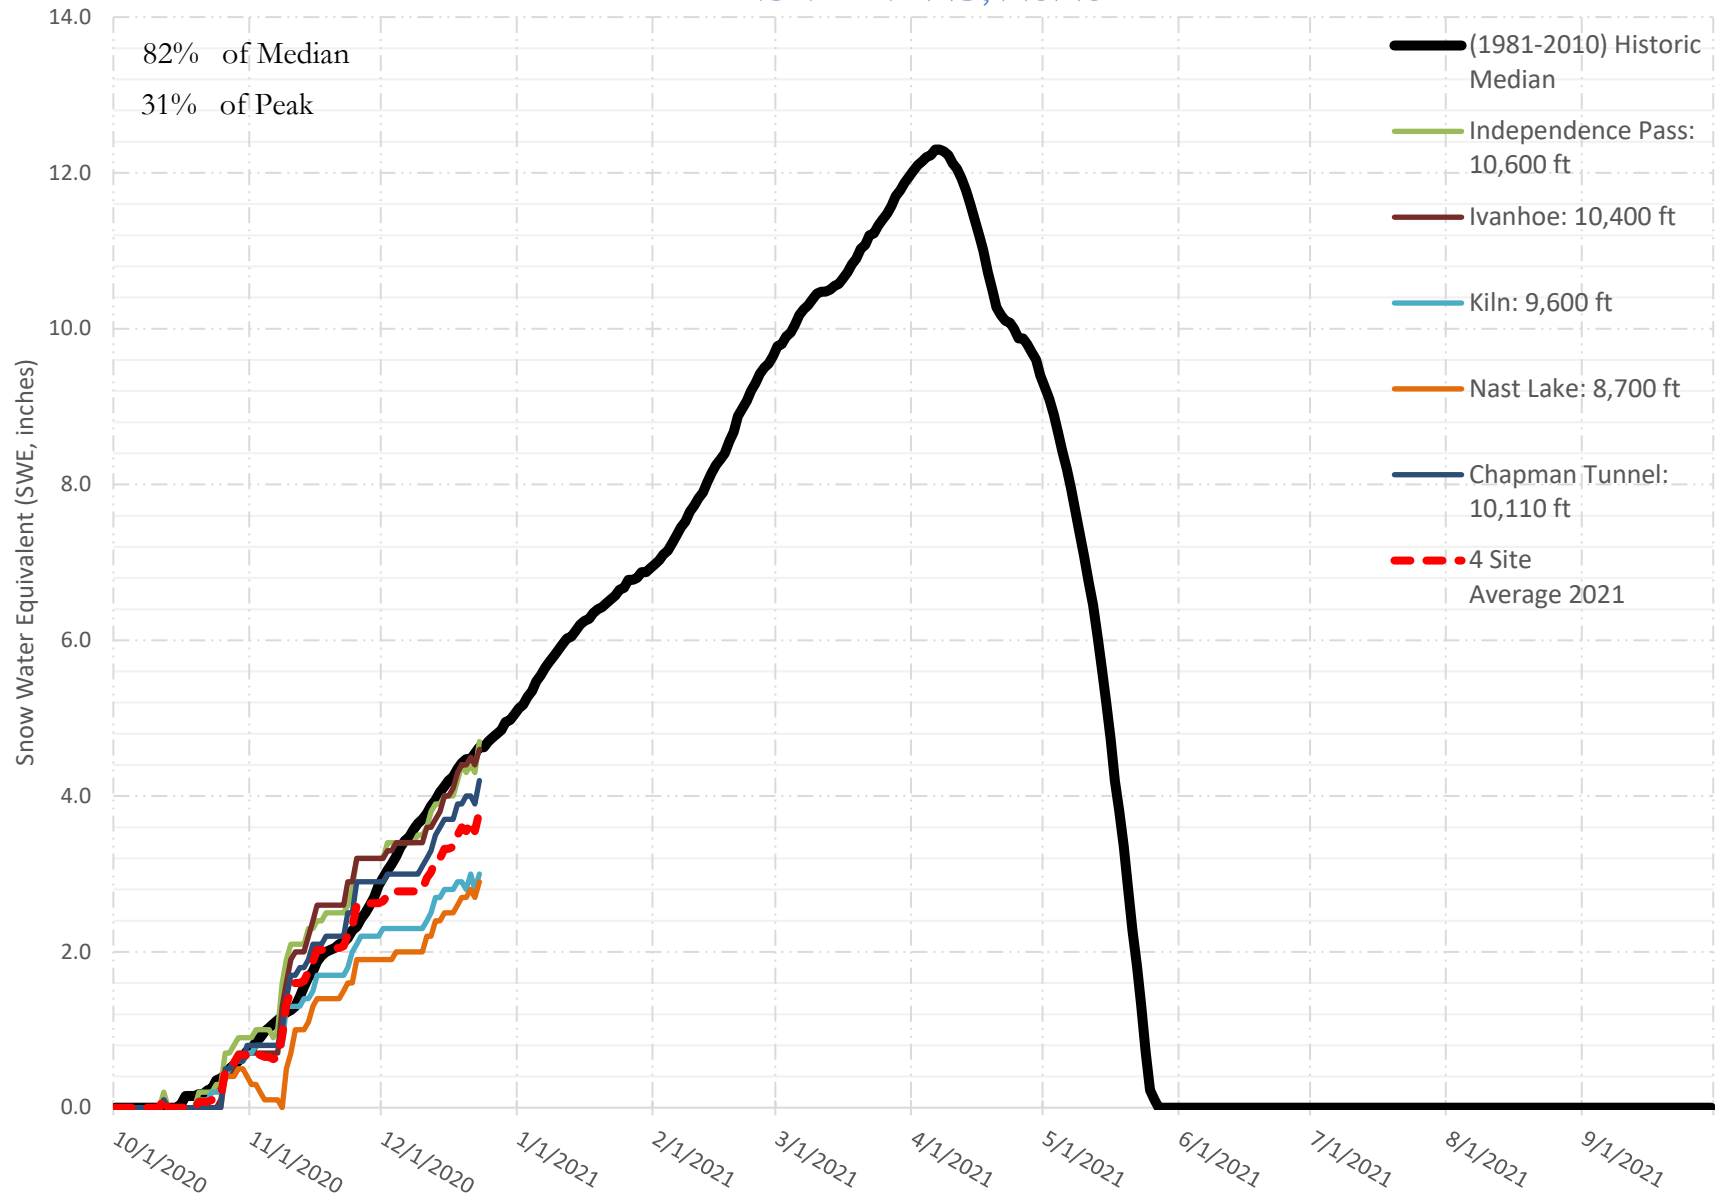

# FRY-ARK COLLECTION BASIN SNOWPACK VS ANNUAL BASIN AVERAGE W/ ASSOC. FRY-ARK IMPORTS

DECEMBER 23, 2020

# FRY-ARK COLLECTION BASIN SNOWPACK W/ INDIVIDUAL SITES DECEMBER 23, 2020

# UPPER ARK BASIN SNOWPACK W/ INDIVIDUAL SITES DECEMBER 23, 2020