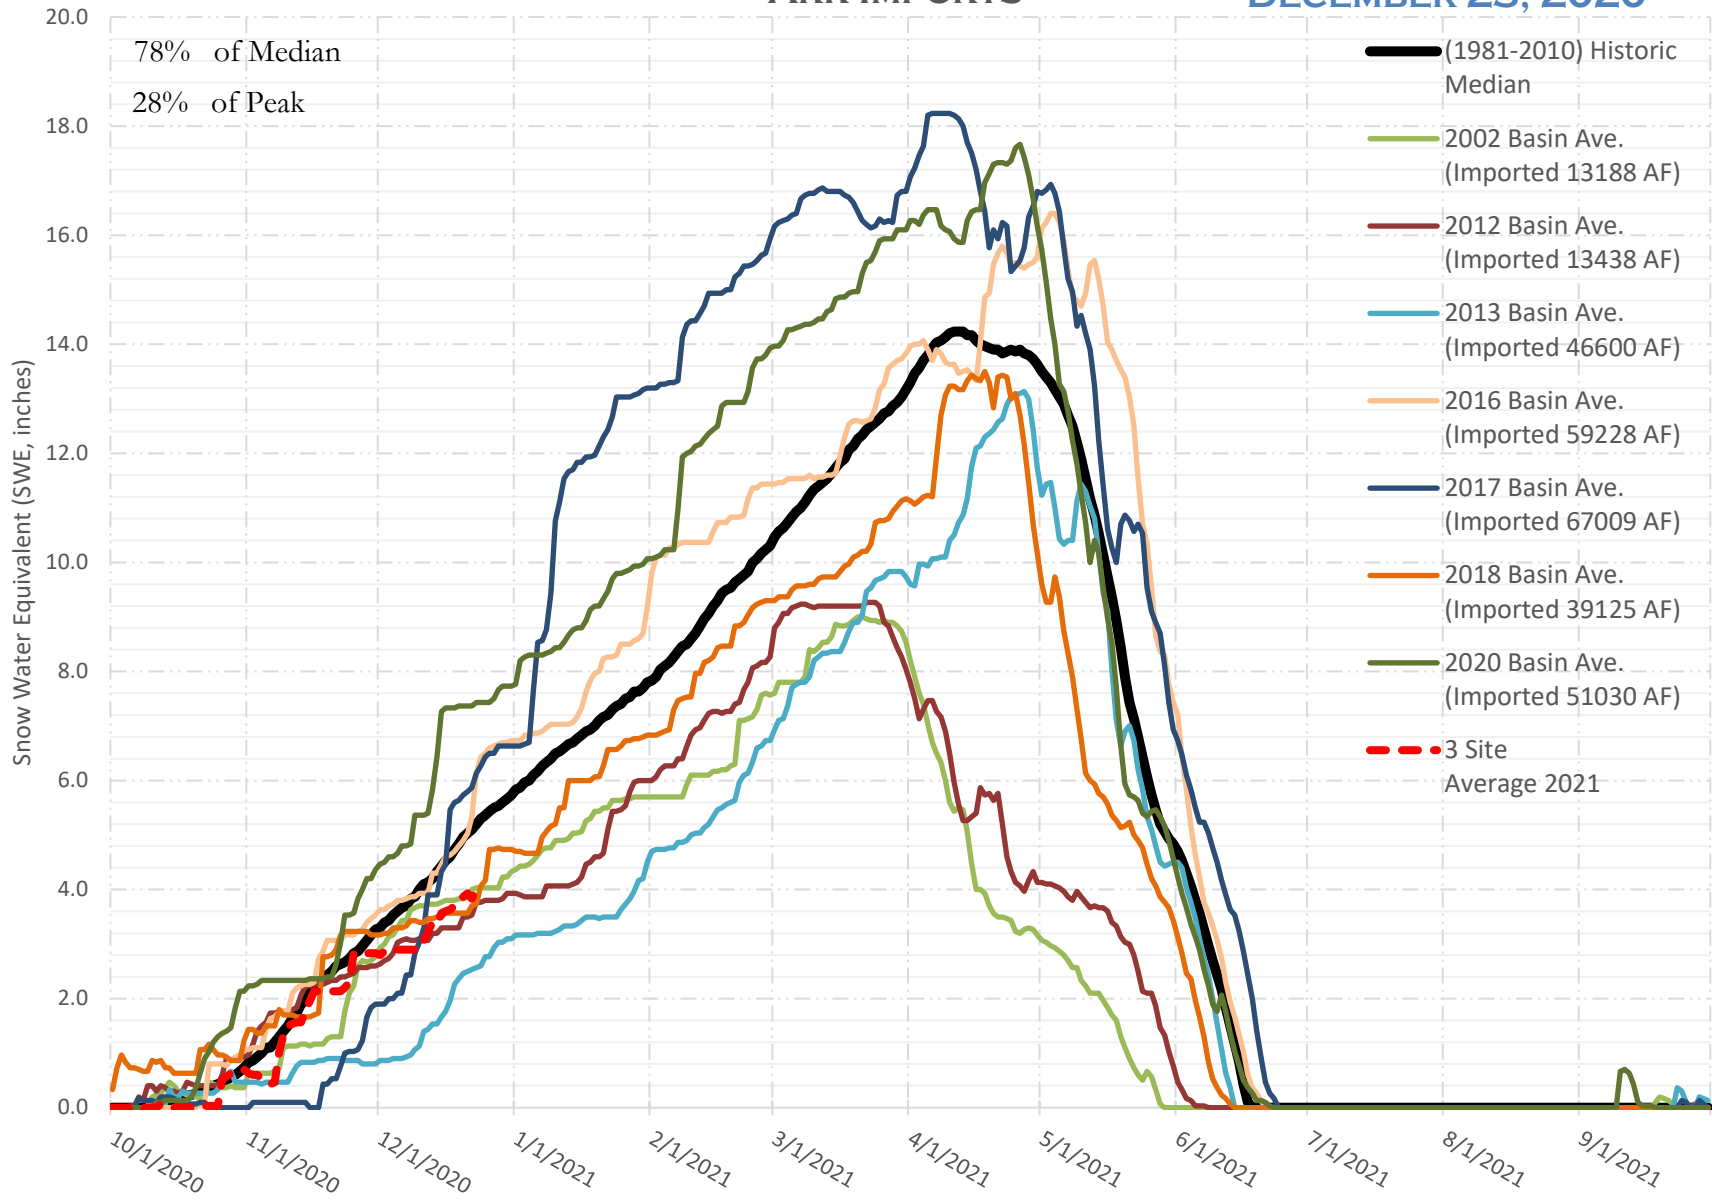

# FRY-ARK COLLECTION BASIN SNOWPACK VS ANNUAL BASIN AVERAGE W/ ASSOC. FRY-ARK IMPORTS

DECEMBER 23, 2020

# FRY-ARK COLLECTION BASIN SNOWPACK W/ INDIVIDUAL SITES DECEMBER 23, 2020

# UPPER ARK BASIN SNOWPACK VS ANNUAL BASIN AVERAGE W/ ASSOC. FRY- ARK IMPORTS

DECEMBER 23, 2020

78% of Median  
28% of Peak

- (1981-2010) Historic Median
- 2002 Basin Ave. (Imported 13188 AF)
- 2012 Basin Ave. (Imported 13438 AF)
- 2013 Basin Ave. (Imported 46600 AF)
- 2016 Basin Ave. (Imported 59228 AF)
- 2017 Basin Ave. (Imported 67009 AF)
- 2018 Basin Ave. (Imported 39125 AF)
- 2020 Basin Ave. (Imported 51030 AF)
- - - 3 Site Average 2021

# UPPER ARK BASIN SNOWPACK W/ INDIVIDUAL SITES DECEMBER 23, 2020