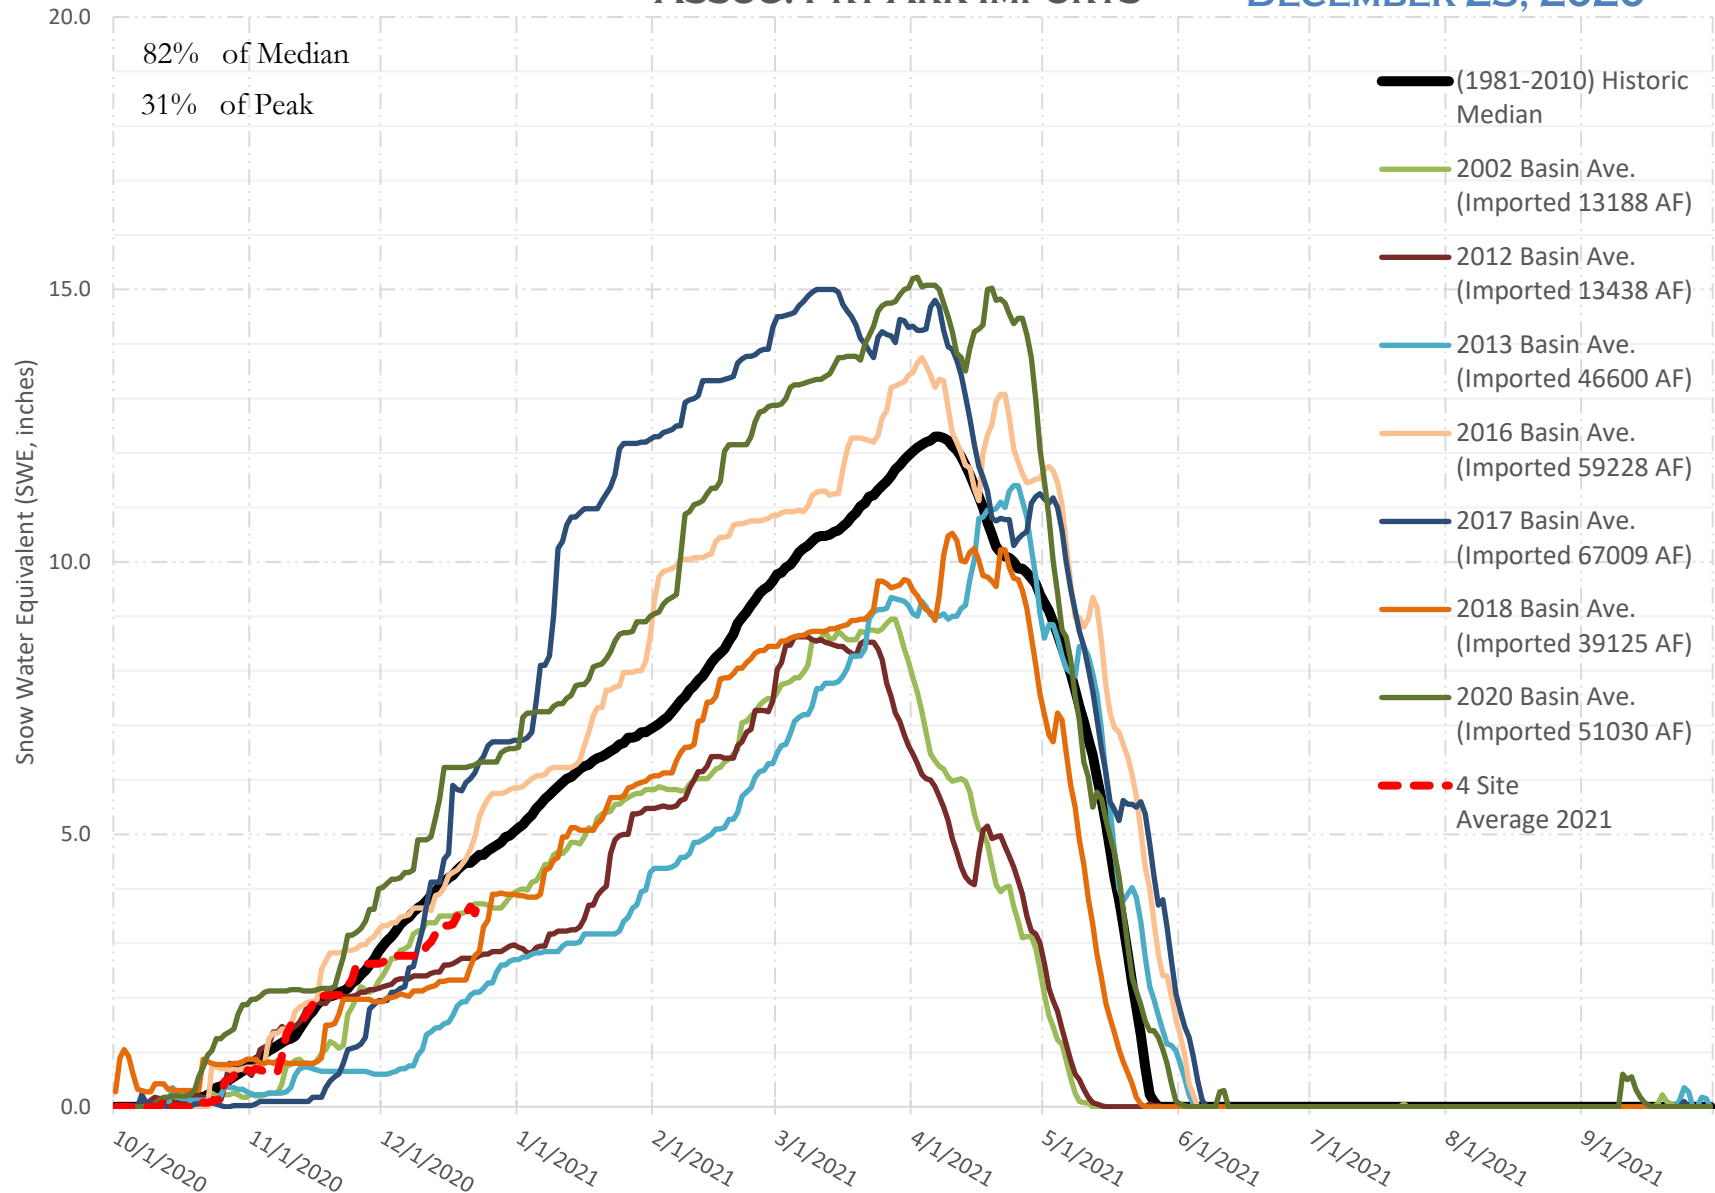

# FRY-ARK COLLECTION BASIN SNOWPACK VS ANNUAL BASIN AVERAGE W/ ASSOC. FRY-ARK IMPORTS

DECEMBER 23, 2020

# FRY-ARK COLLECTION BASIN SNOWPACK W/ INDIVIDUAL SITES DECEMBER 23, 2020

# UPPER ARK BASIN SNOWPACK VS ANNUAL BASIN AVERAGE W/ ASSOC. FRY- ARK IMPORTS

DECEMBER 23, 2020

78% of Median  
28% of Peak

- (1981-2010) Historic Median
- 2002 Basin Ave. (Imported 13188 AF)
- 2012 Basin Ave. (Imported 13438 AF)
- 2013 Basin Ave. (Imported 46600 AF)
- 2016 Basin Ave. (Imported 59228 AF)
- 2017 Basin Ave. (Imported 67009 AF)
- 2018 Basin Ave. (Imported 39125 AF)
- 2020 Basin Ave. (Imported 51030 AF)
- - - 3 Site Average 2021

# UPPER ARK BASIN SNOWPACK W/ INDIVIDUAL SITES DECEMBER 23, 2020