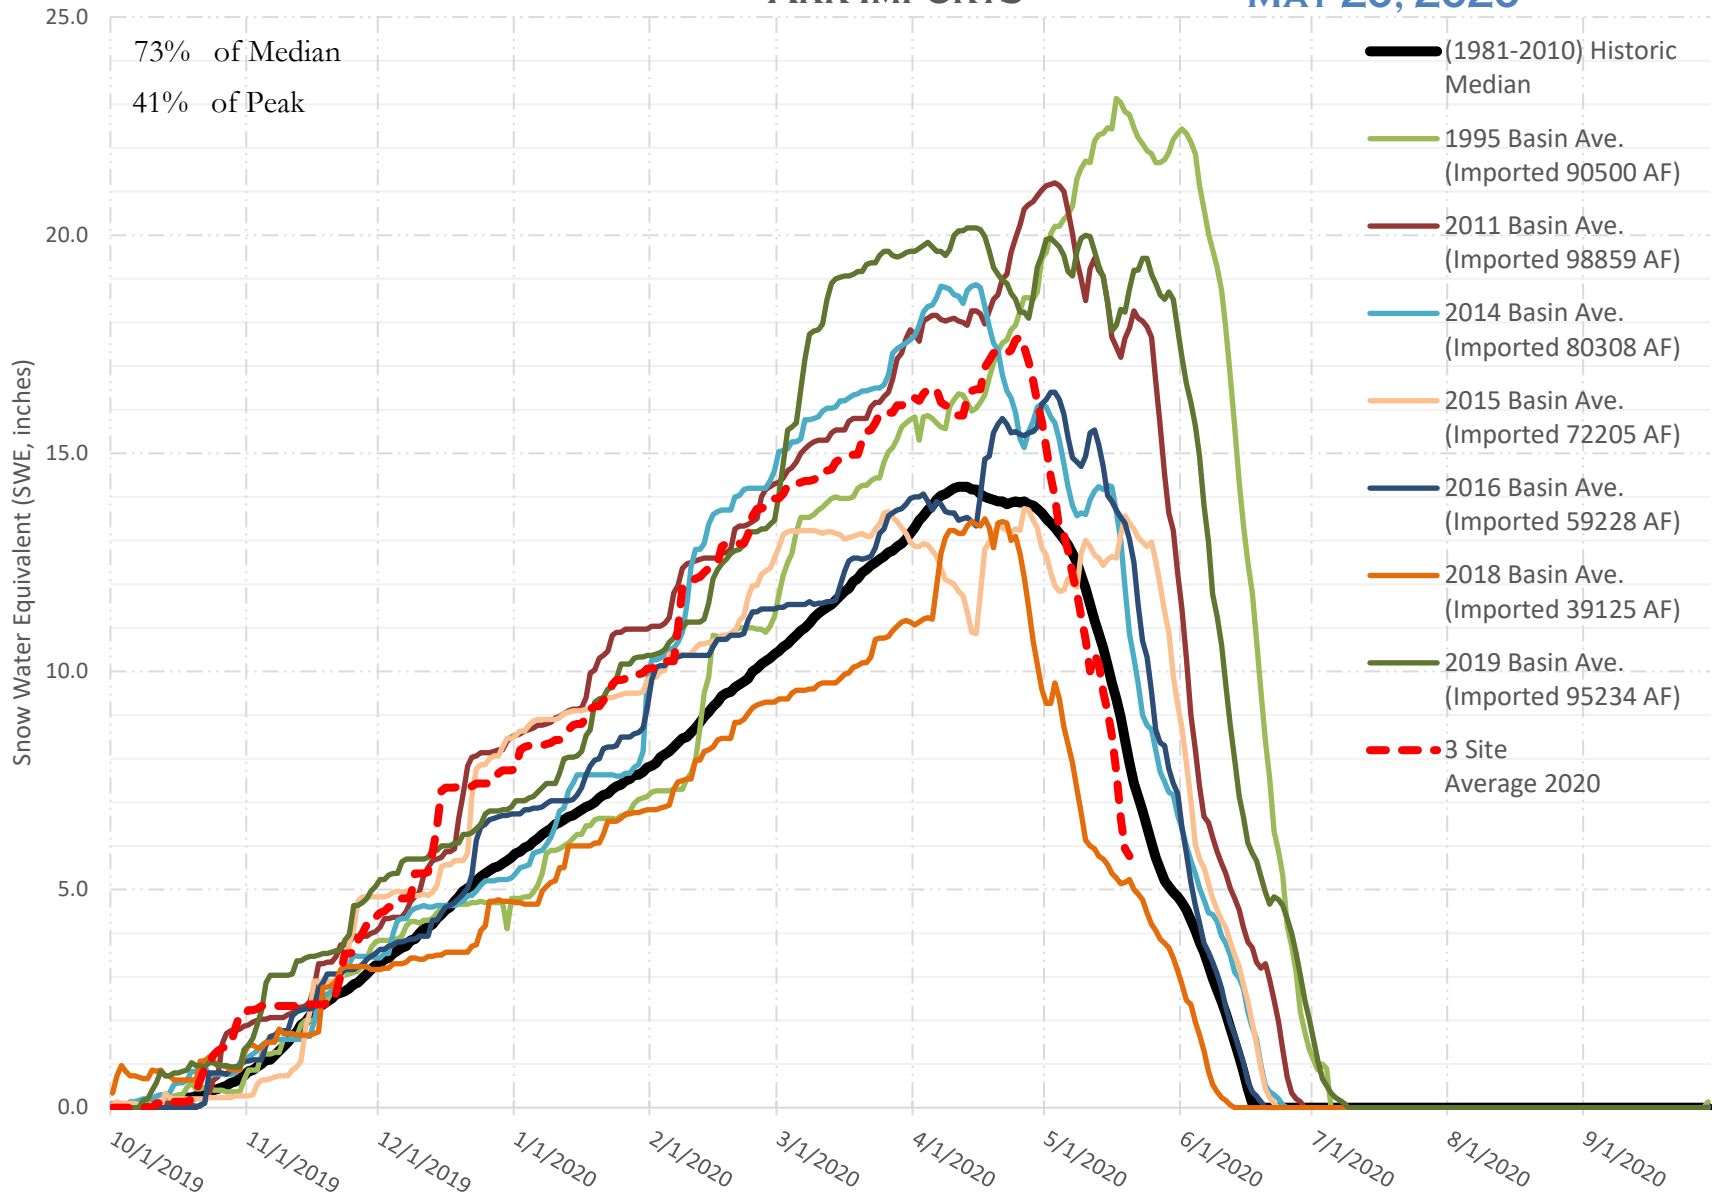

FRY-ARK COLLECTION BASIN SNOWPACK VS ANNUAL BASIN AVERAGE W/ ASSOC. FRY-ARK IMPORTS

MAY 20, 2020

FRY-ARK COLLECTION BASIN SNOWPACK W/ INDIVIDUAL SITES MAY 20, 2020

UPPER ARK BASIN SNOWPACK VS ANNUAL BASIN AVERAGE W/ ASSOC. FRY- ARK IMPORTS

MAY 20, 2020

UPPER ARK BASIN SNOWPACK W/ INDIVIDUAL SITES MAY 20, 2020