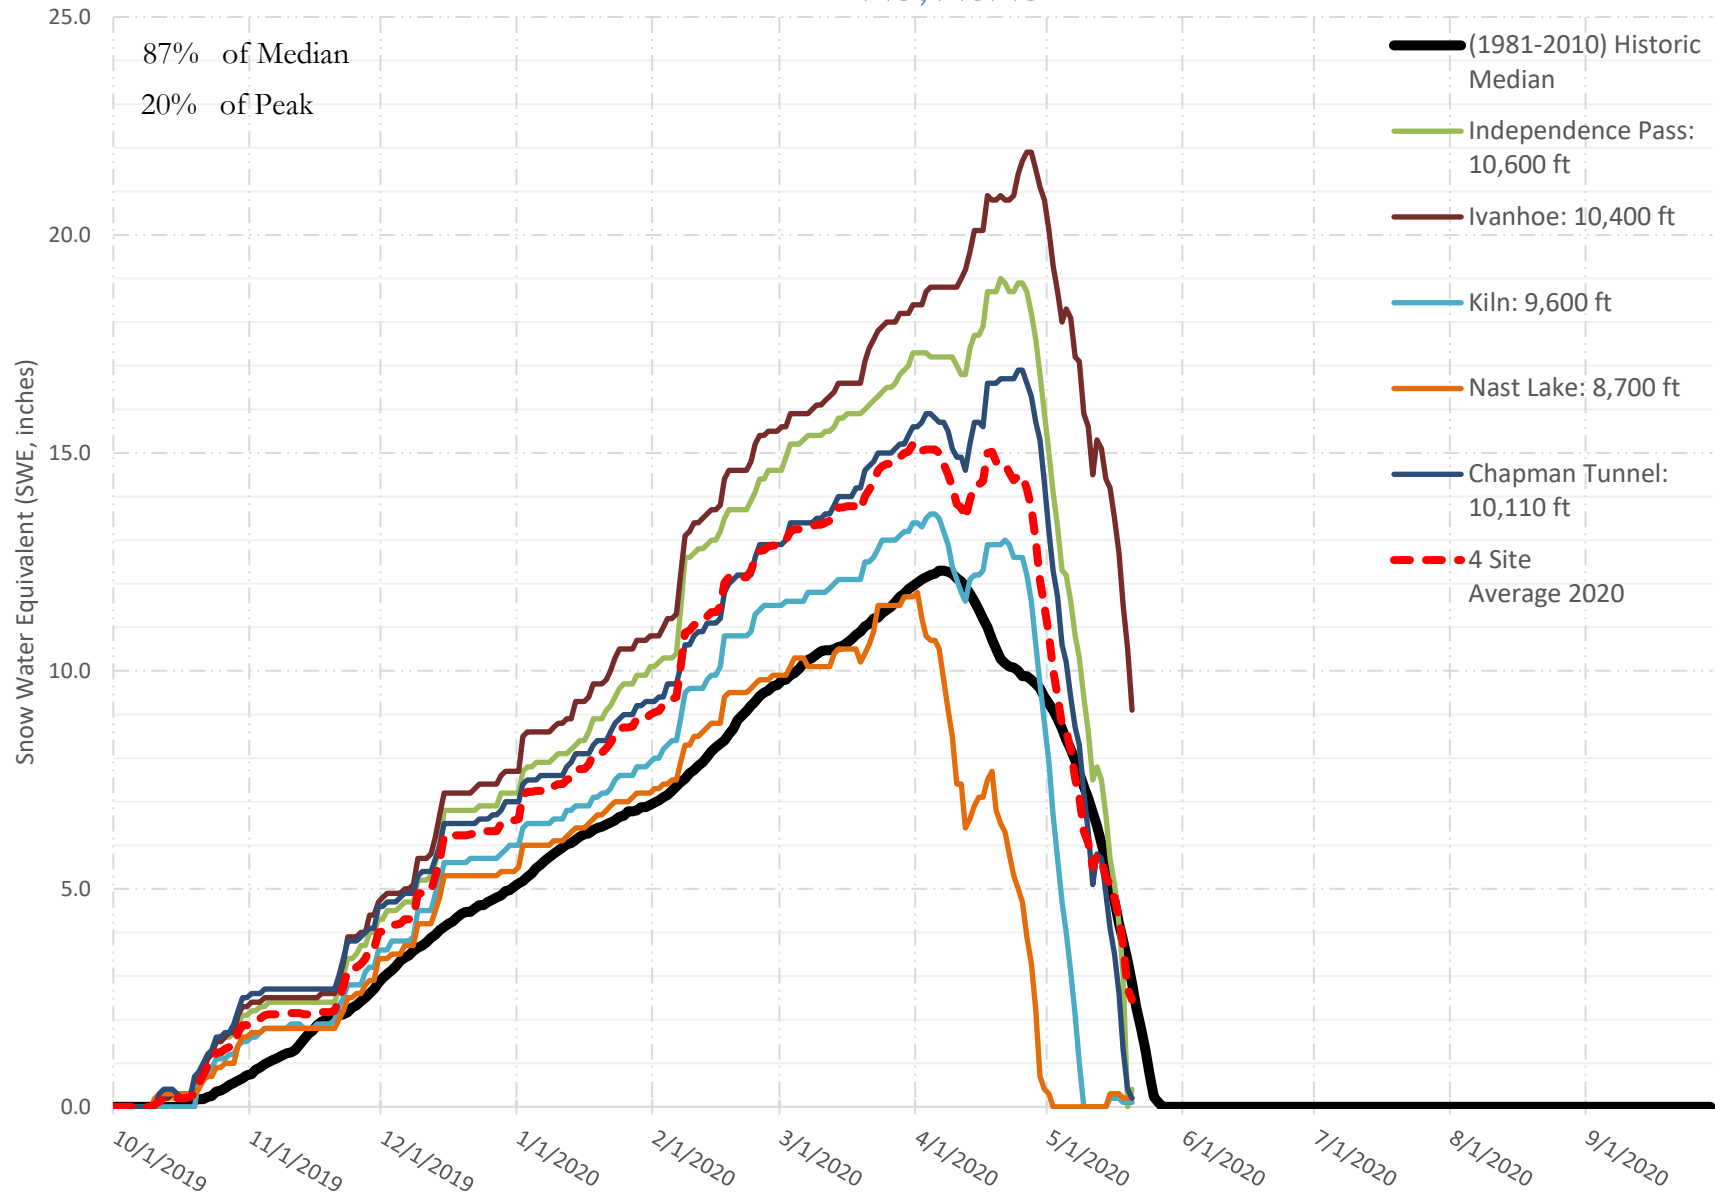

FRY-ARK COLLECTION BASIN SNOWPACK VS ANNUAL BASIN AVERAGE W/ ASSOC. FRY-ARK IMPORTS

MAY 20, 2020

FRY-ARK COLLECTION BASIN SNOWPACK W/ INDIVIDUAL SITES MAY 20, 2020

UPPER ARK BASIN SNOWPACK VS ANNUAL BASIN AVERAGE W/ ASSOC. FRY- ARK IMPORTS

MAY 20, 2020

UPPER ARK BASIN SNOWPACK W/ INDIVIDUAL SITES MAY 20, 2020