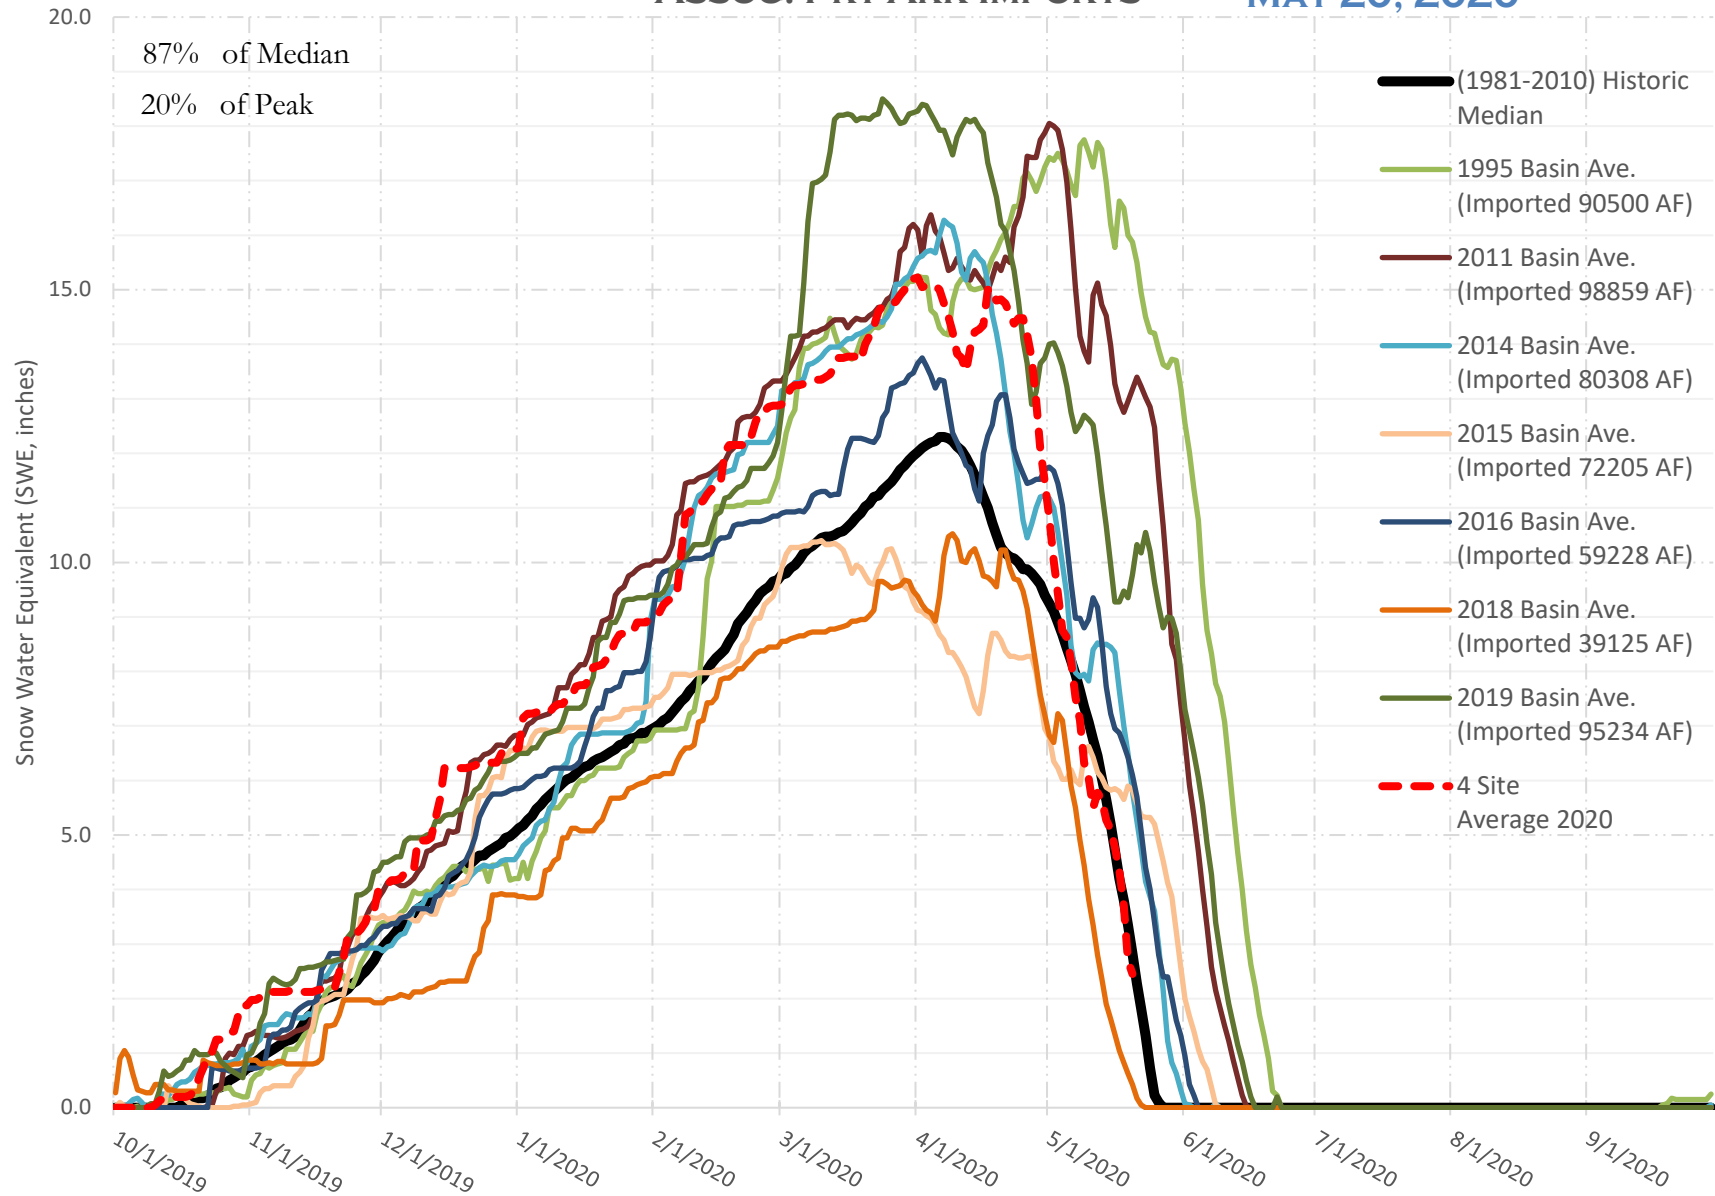

FRY-ARK COLLECTION BASIN SNOWPACK VS ANNUAL BASIN AVERAGE W/ ASSOC. FRY-ARK IMPORTS

MAY 20, 2020

FRY-ARK COLLECTION BASIN SNOWPACK W/ INDIVIDUAL SITES MAY 20, 2020

UPPER ARK BASIN SNOWPACK VS ANNUAL BASIN AVERAGE W/ ASSOC. FRY- ARK IMPORTS

MAY 20, 2020

UPPER ARK BASIN SNOWPACK W/ INDIVIDUAL SITES MAY 20, 2020