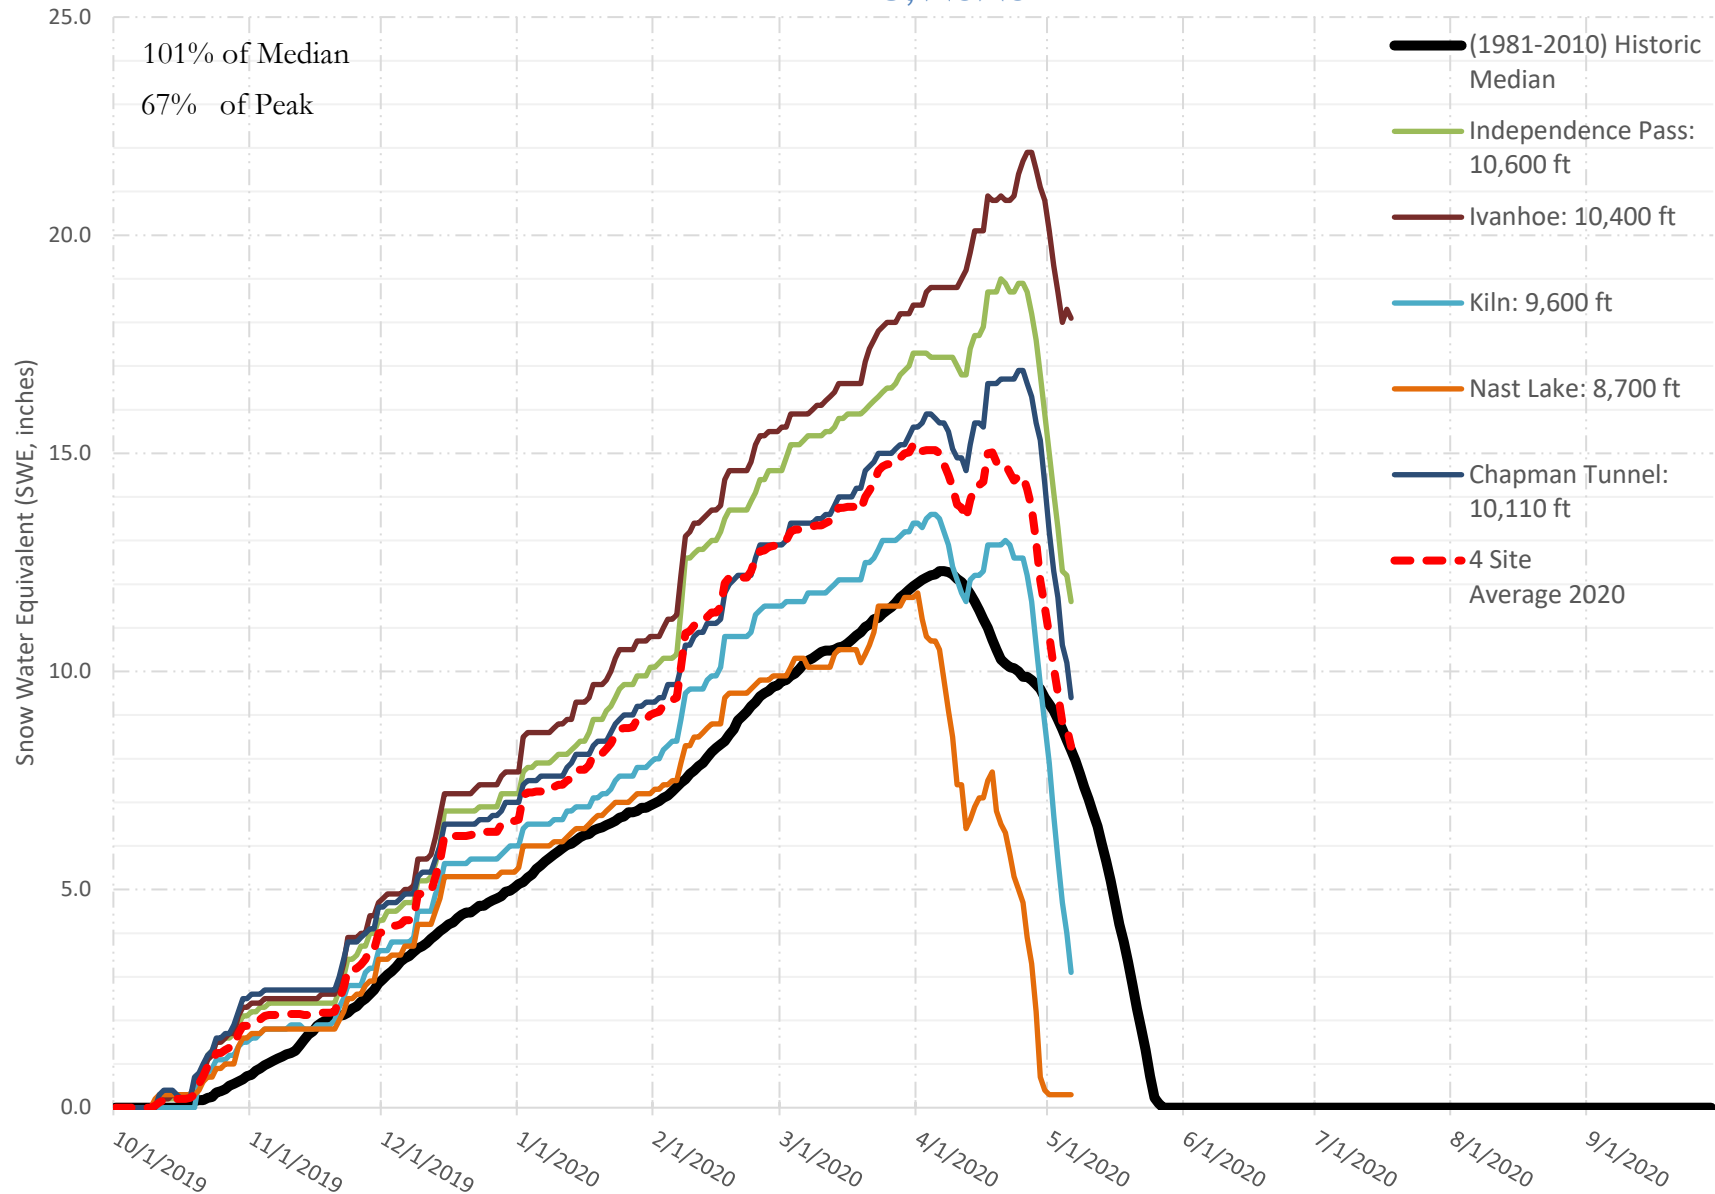

FRY-ARK COLLECTION BASIN SNOWPACK VS ANNUAL BASIN AVERAGE W/ ASSOC. FRY-ARK IMPORTS

MAY 6, 2020

FRY-ARK COLLECTION BASIN SNOWPACK W/ INDIVIDUAL SITES MAY 6, 2020

UPPER ARK BASIN SNOWPACK W/ INDIVIDUAL SITES MAY 6, 2020