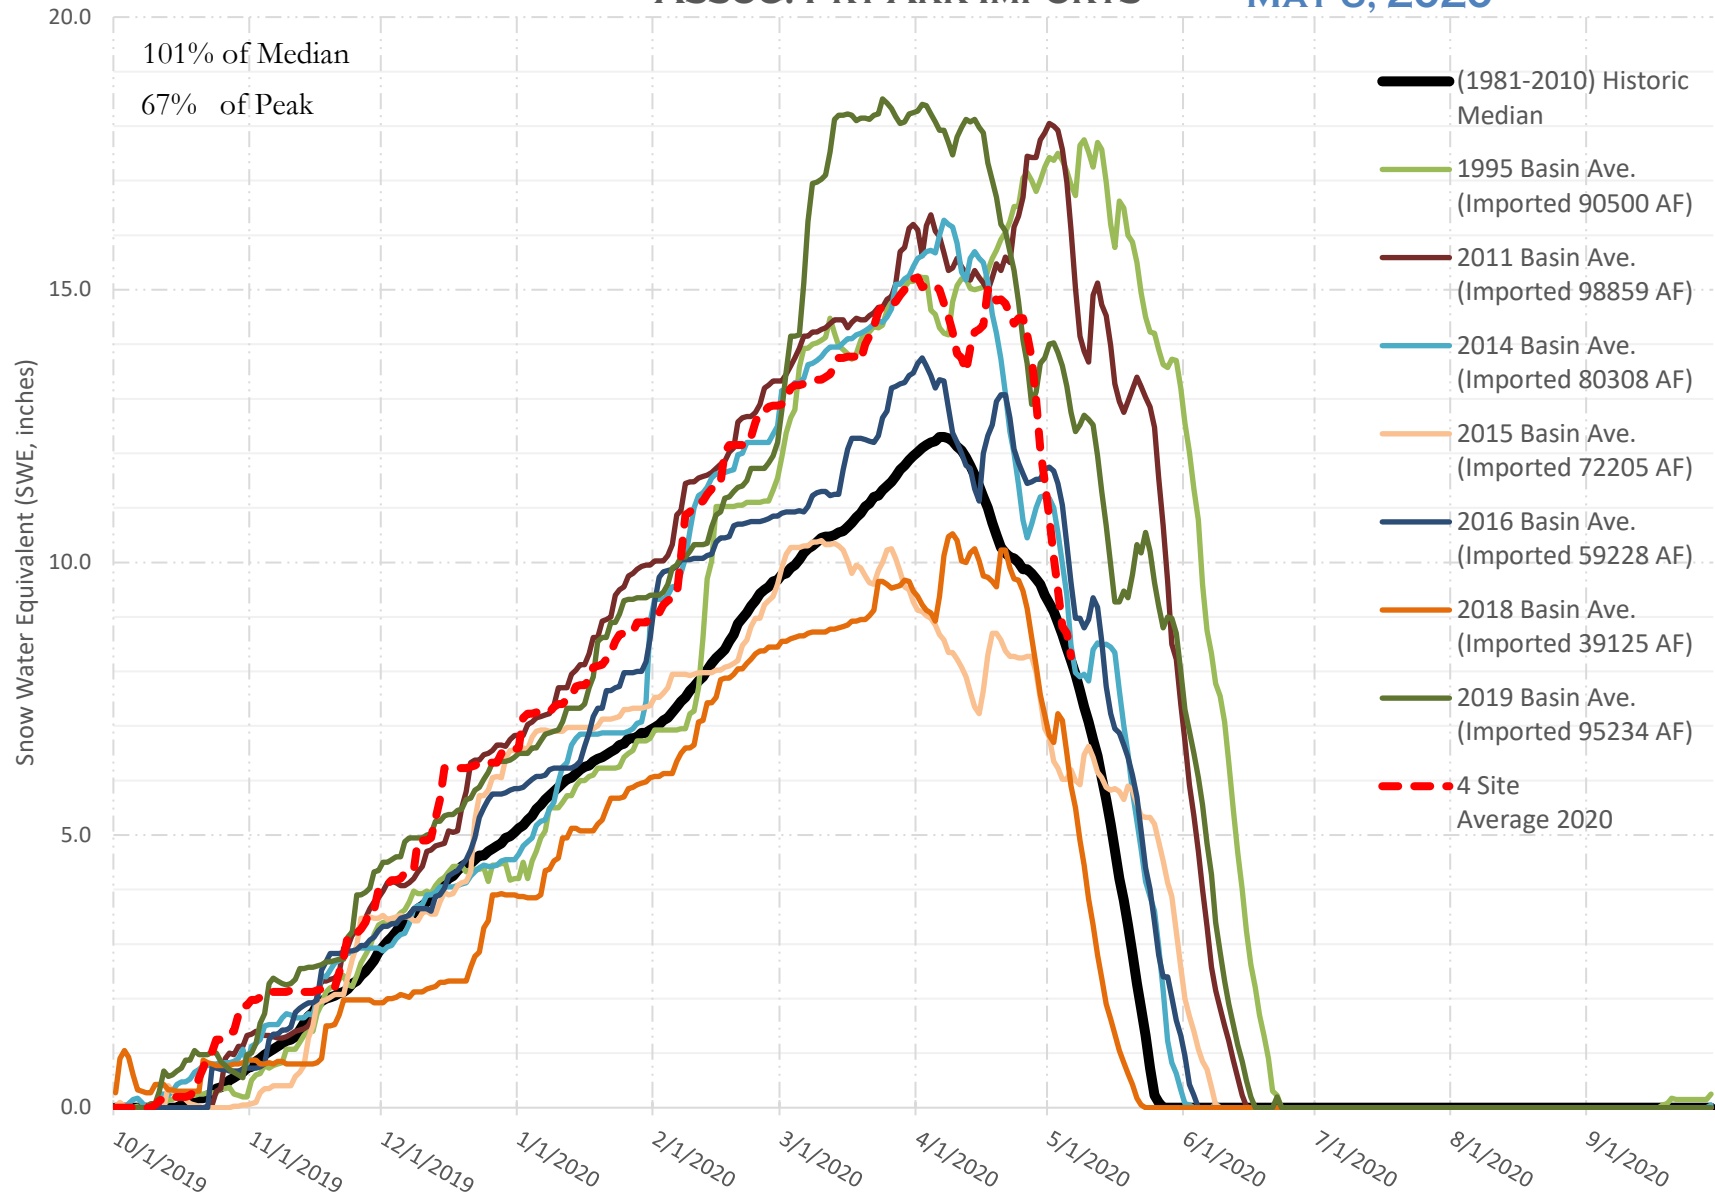

FRY-ARK COLLECTION BASIN SNOWPACK VS ANNUAL BASIN AVERAGE W/ ASSOC. FRY-ARK IMPORTS

MAY 6, 2020

FRY-ARK COLLECTION BASIN SNOWPACK W/ INDIVIDUAL SITES MAY 6, 2020

UPPER ARK BASIN SNOWPACK W/ INDIVIDUAL SITES MAY 6, 2020