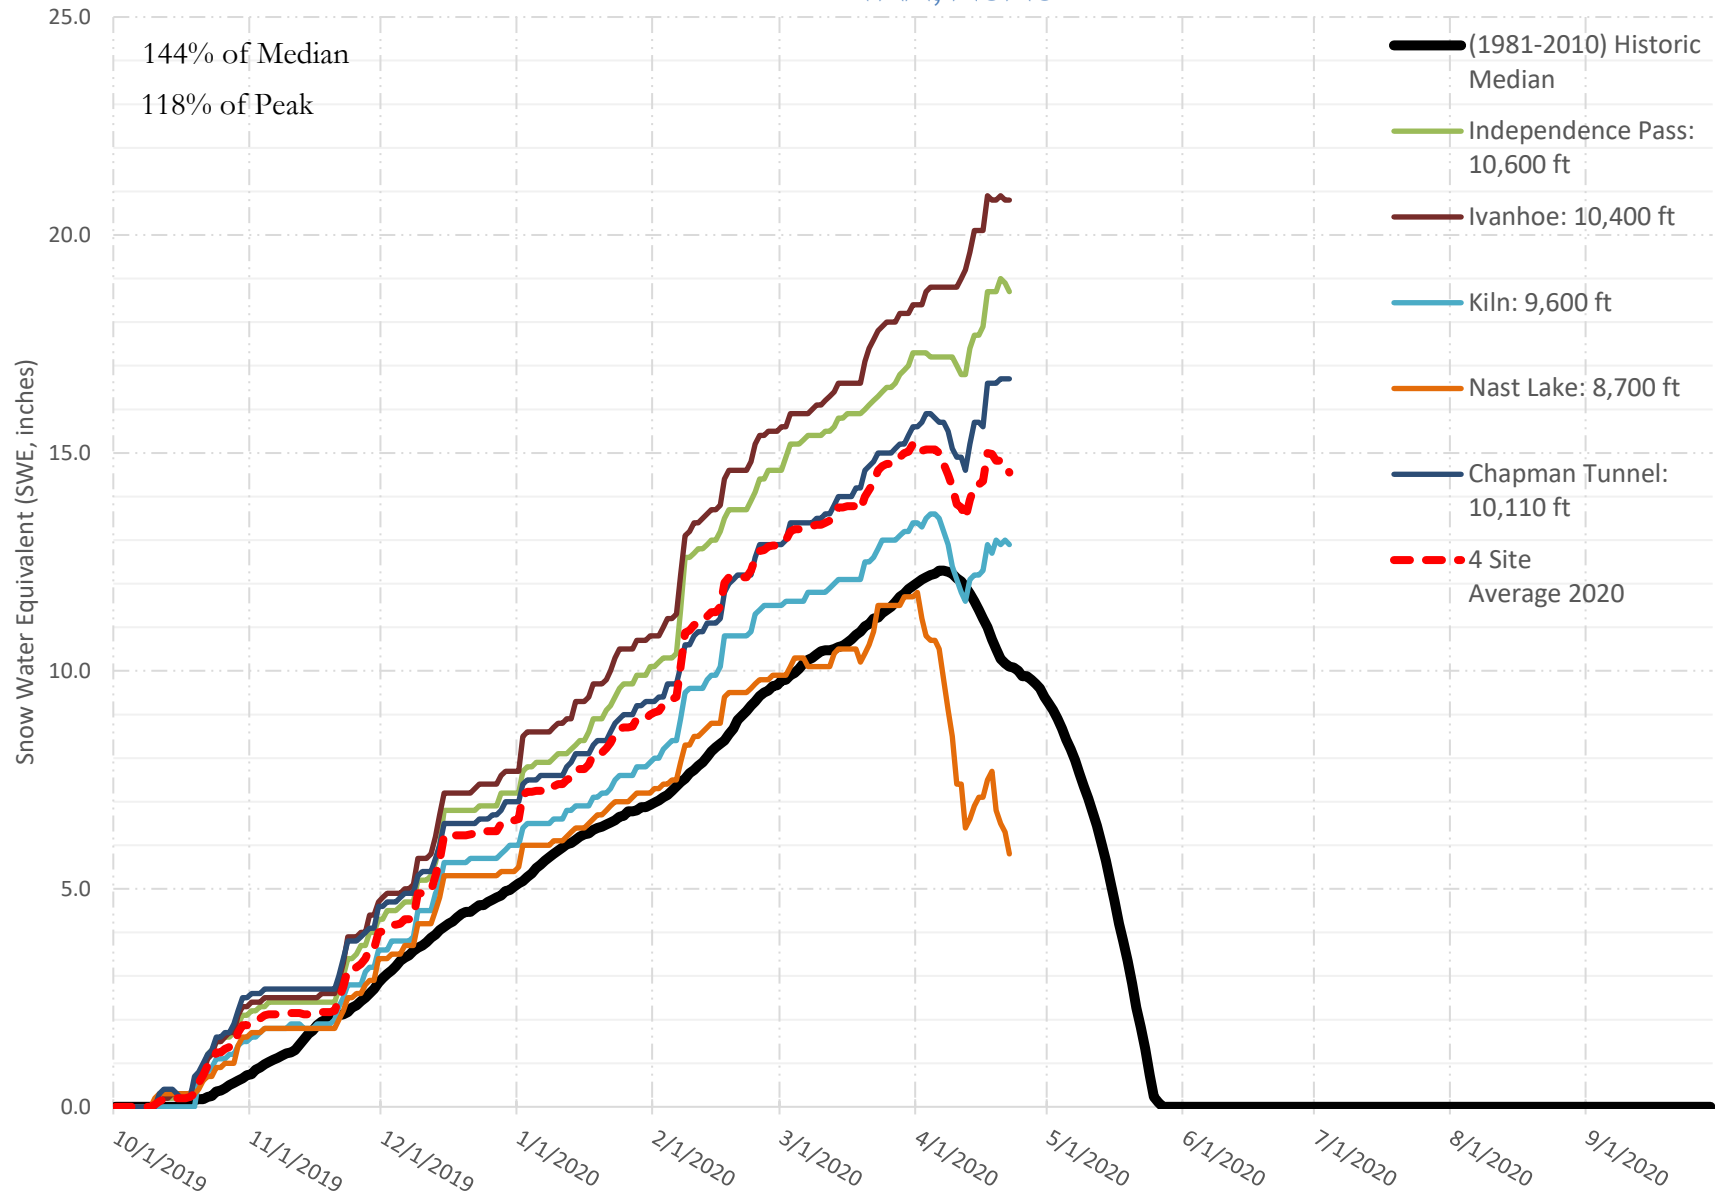

FRY-ARK COLLECTION BASIN SNOWPACK VS ANNUAL BASIN AVERAGE W/ ASSOC. FRY-ARK IMPORTS

APRIL 22, 2020

FRY-ARK COLLECTION BASIN SNOWPACK W/ INDIVIDUAL SITES APRIL 22, 2020

UPPER ARK BASIN SNOWPACK VS ANNUAL BASIN AVERAGE W/ ASSOC. FRY- ARK IMPORTS

APRIL 22, 2020

UPPER ARK BASIN SNOWPACK W/ INDIVIDUAL SITES APRIL 22, 2020