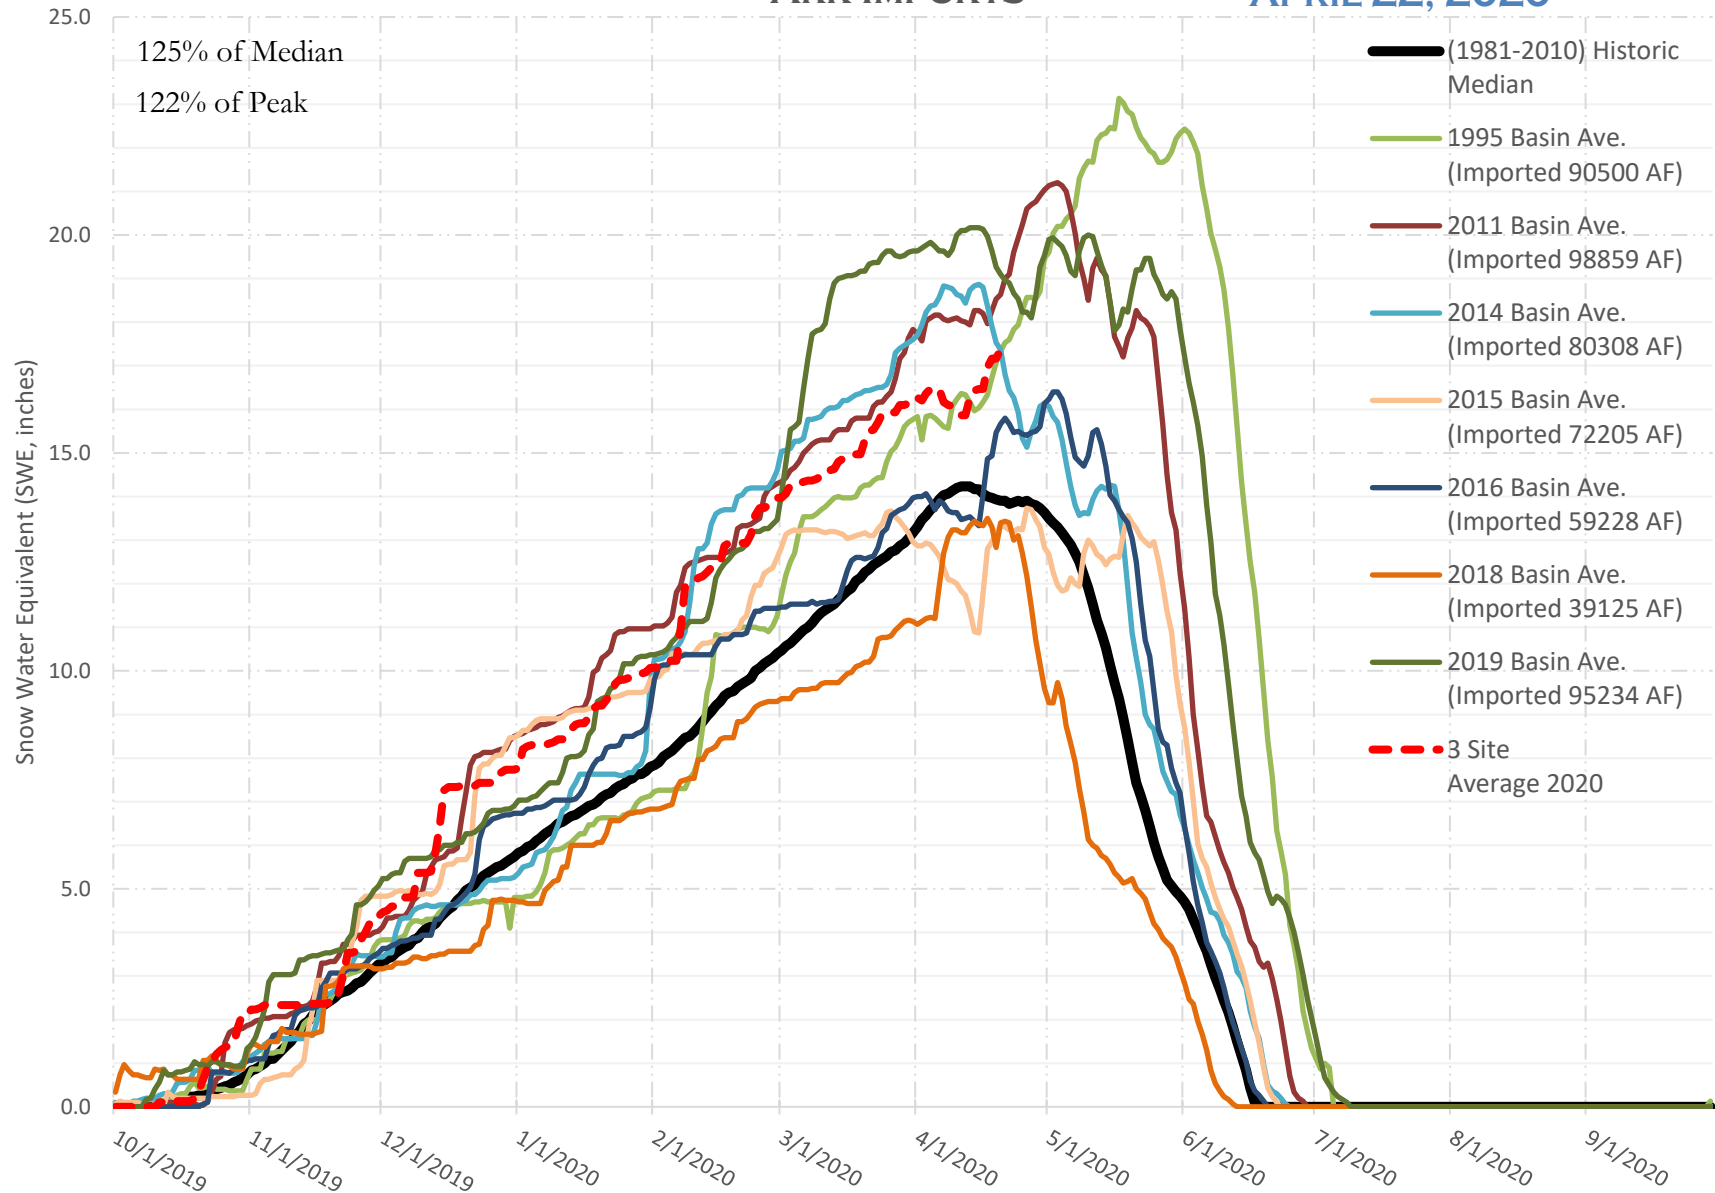

FRY-ARK COLLECTION BASIN SNOWPACK VS ANNUAL BASIN AVERAGE W/ ASSOC. FRY-ARK IMPORTS

APRIL 22, 2020

FRY-ARK COLLECTION BASIN SNOWPACK W/ INDIVIDUAL SITES APRIL 22, 2020

UPPER ARK BASIN SNOWPACK VS ANNUAL BASIN AVERAGE W/ ASSOC. FRY- ARK IMPORTS

APRIL 22, 2020

UPPER ARK BASIN SNOWPACK W/ INDIVIDUAL SITES APRIL 22, 2020