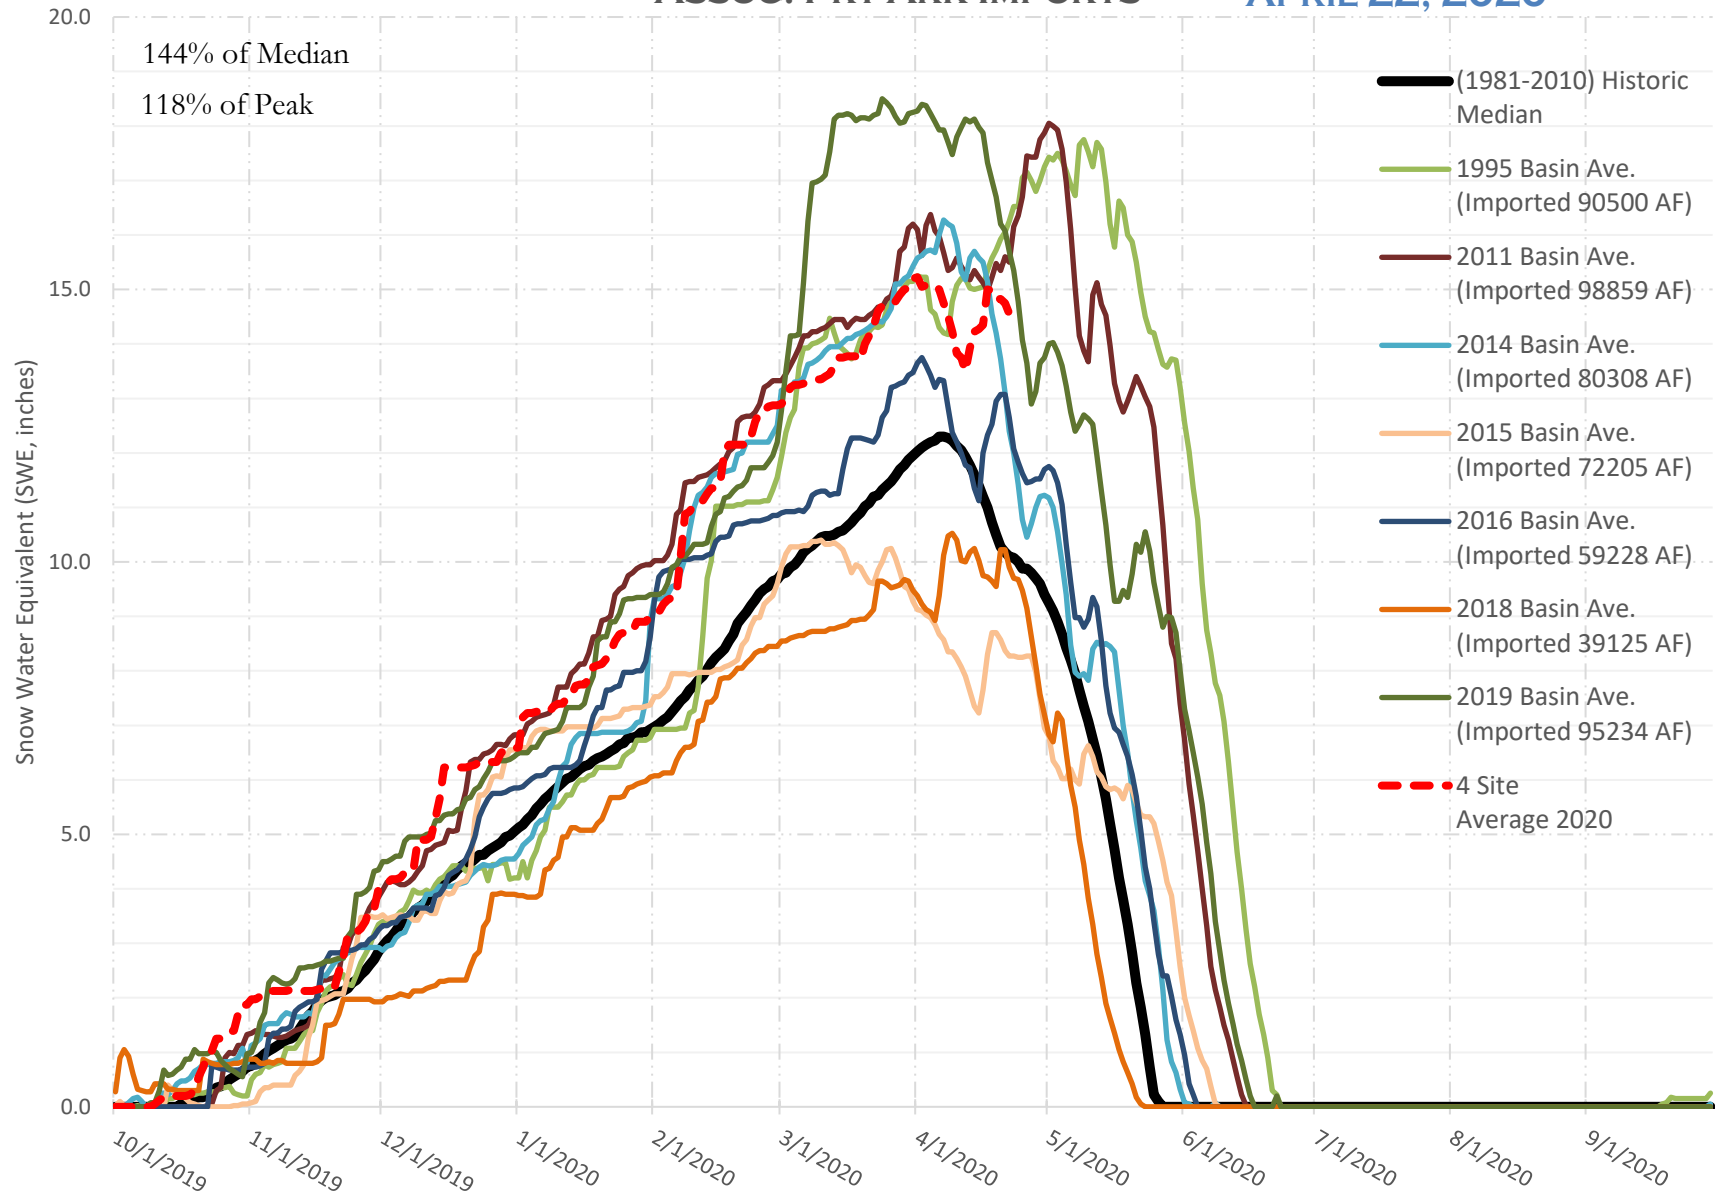

FRY-ARK COLLECTION BASIN SNOWPACK VS ANNUAL BASIN AVERAGE W/ ASSOC. FRY-ARK IMPORTS

APRIL 22, 2020

FRY-ARK COLLECTION BASIN SNOWPACK W/ INDIVIDUAL SITES APRIL 22, 2020

UPPER ARK BASIN SNOWPACK VS ANNUAL BASIN AVERAGE W/ ASSOC. FRY- ARK IMPORTS

APRIL 22, 2020

UPPER ARK BASIN SNOWPACK W/ INDIVIDUAL SITES APRIL 22, 2020