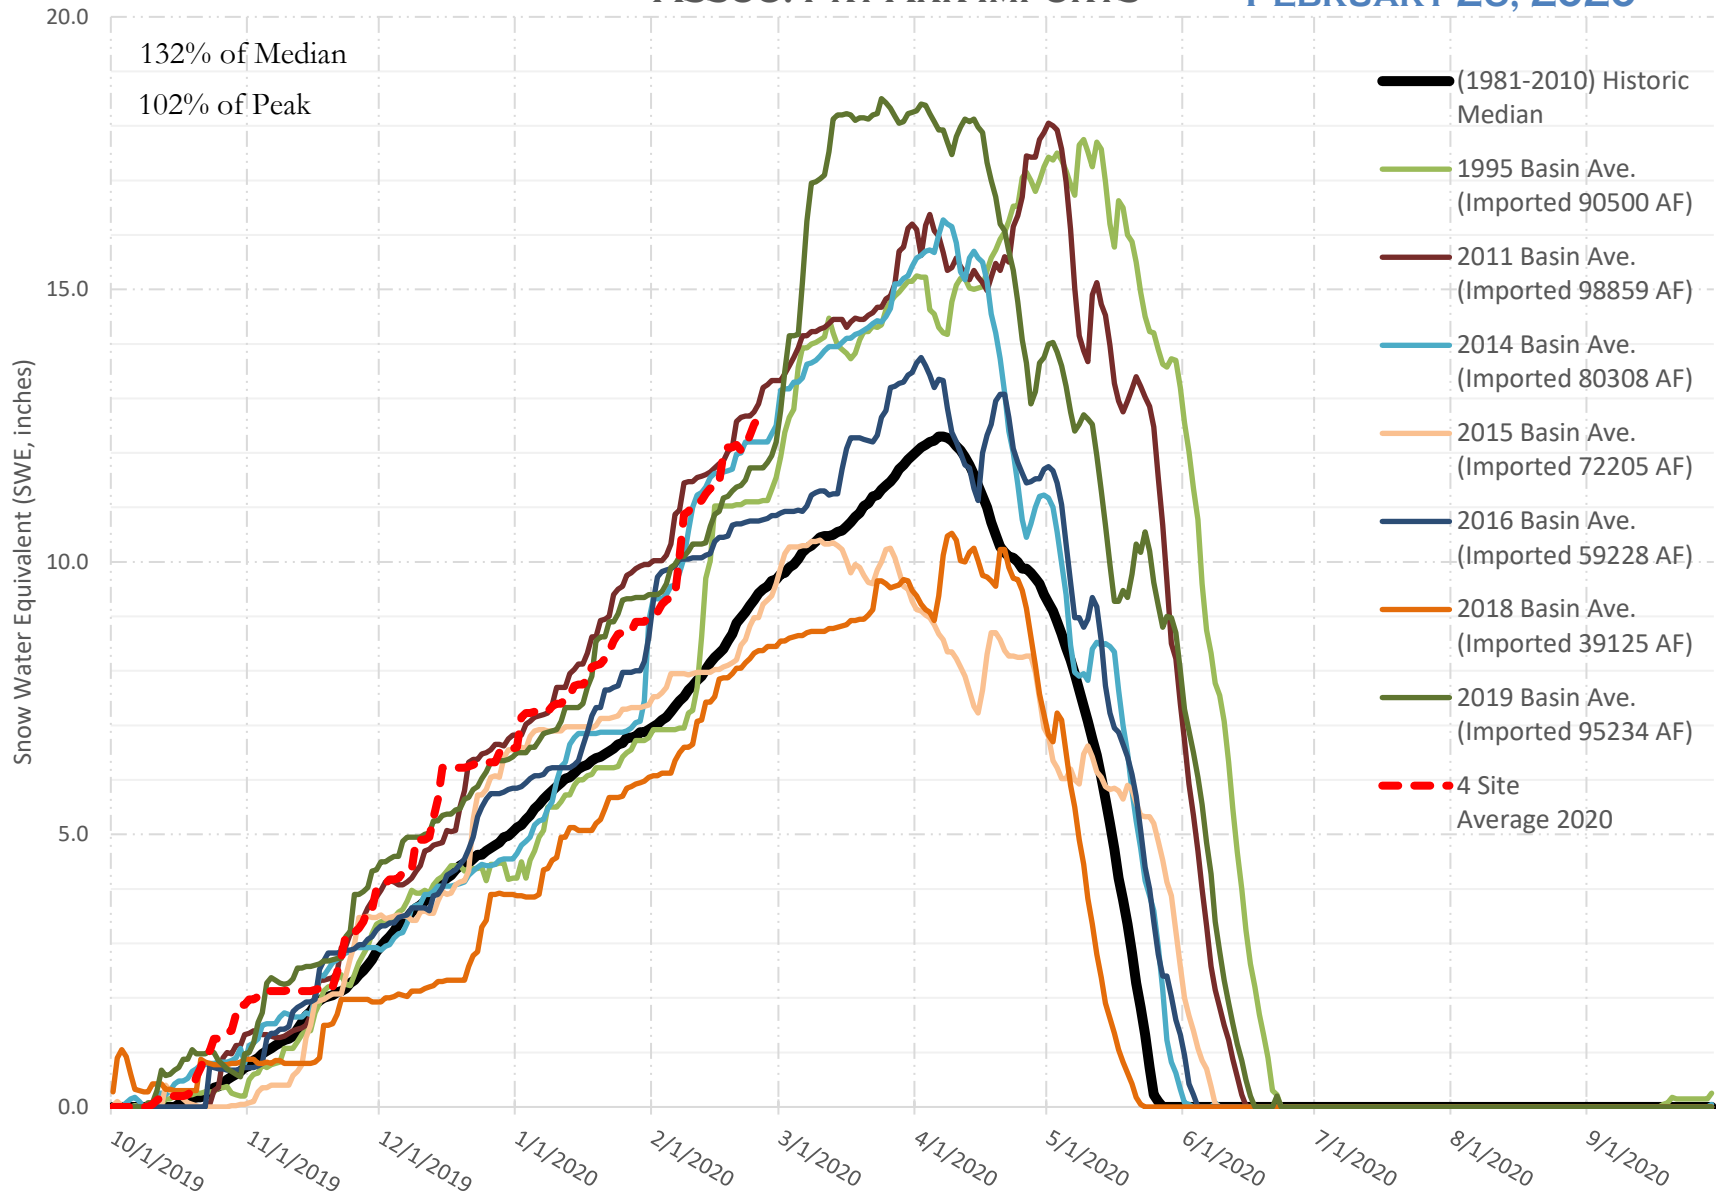

FRY-ARK COLLECTION BASIN SNOWPACK VS ANNUAL BASIN AVERAGE W/ ASSOC. FRY-ARK IMPORTS

FEBRUARY 26, 2020

FRY-ARK COLLECTION BASIN SNOWPACK W/ INDIVIDUAL SITES FEBRUARY 26, 2020

UPPER ARK BASIN SNOWPACK VS ANNUAL BASIN AVERAGE W/ ASSOC. FRY- ARK IMPORTS

FEBRUARY 26, 2020

UPPER ARK BASIN SNOWPACK W/ INDIVIDUAL SITES FEBRUARY 26, 2020