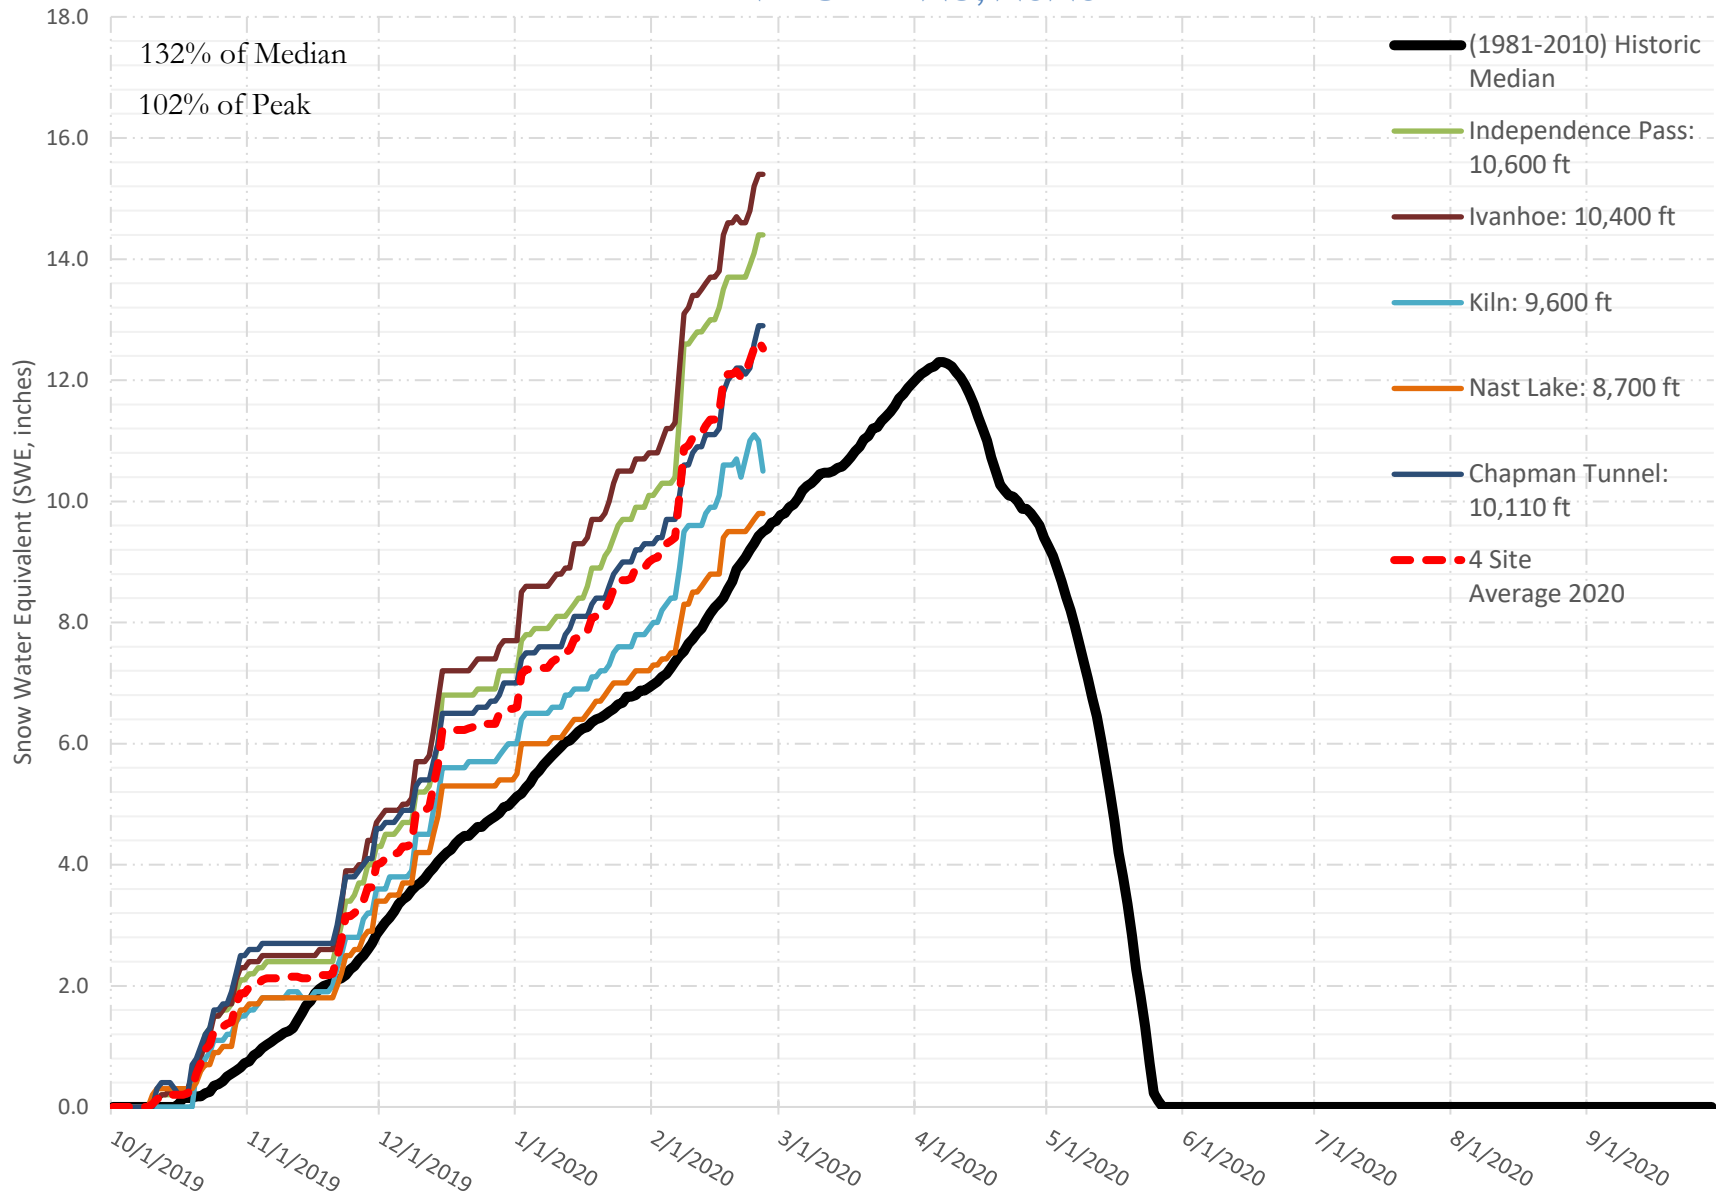

FRY-ARK COLLECTION BASIN SNOWPACK VS ANNUAL BASIN AVERAGE W/ ASSOC. FRY-ARK IMPORTS

FEBRUARY 26, 2020

FRY-ARK COLLECTION BASIN SNOWPACK W/ INDIVIDUAL SITES FEBRUARY 26, 2020

UPPER ARK BASIN SNOWPACK VS ANNUAL BASIN AVERAGE W/ ASSOC. FRY- ARK IMPORTS

FEBRUARY 26, 2020

UPPER ARK BASIN SNOWPACK W/ INDIVIDUAL SITES FEBRUARY 26, 2020