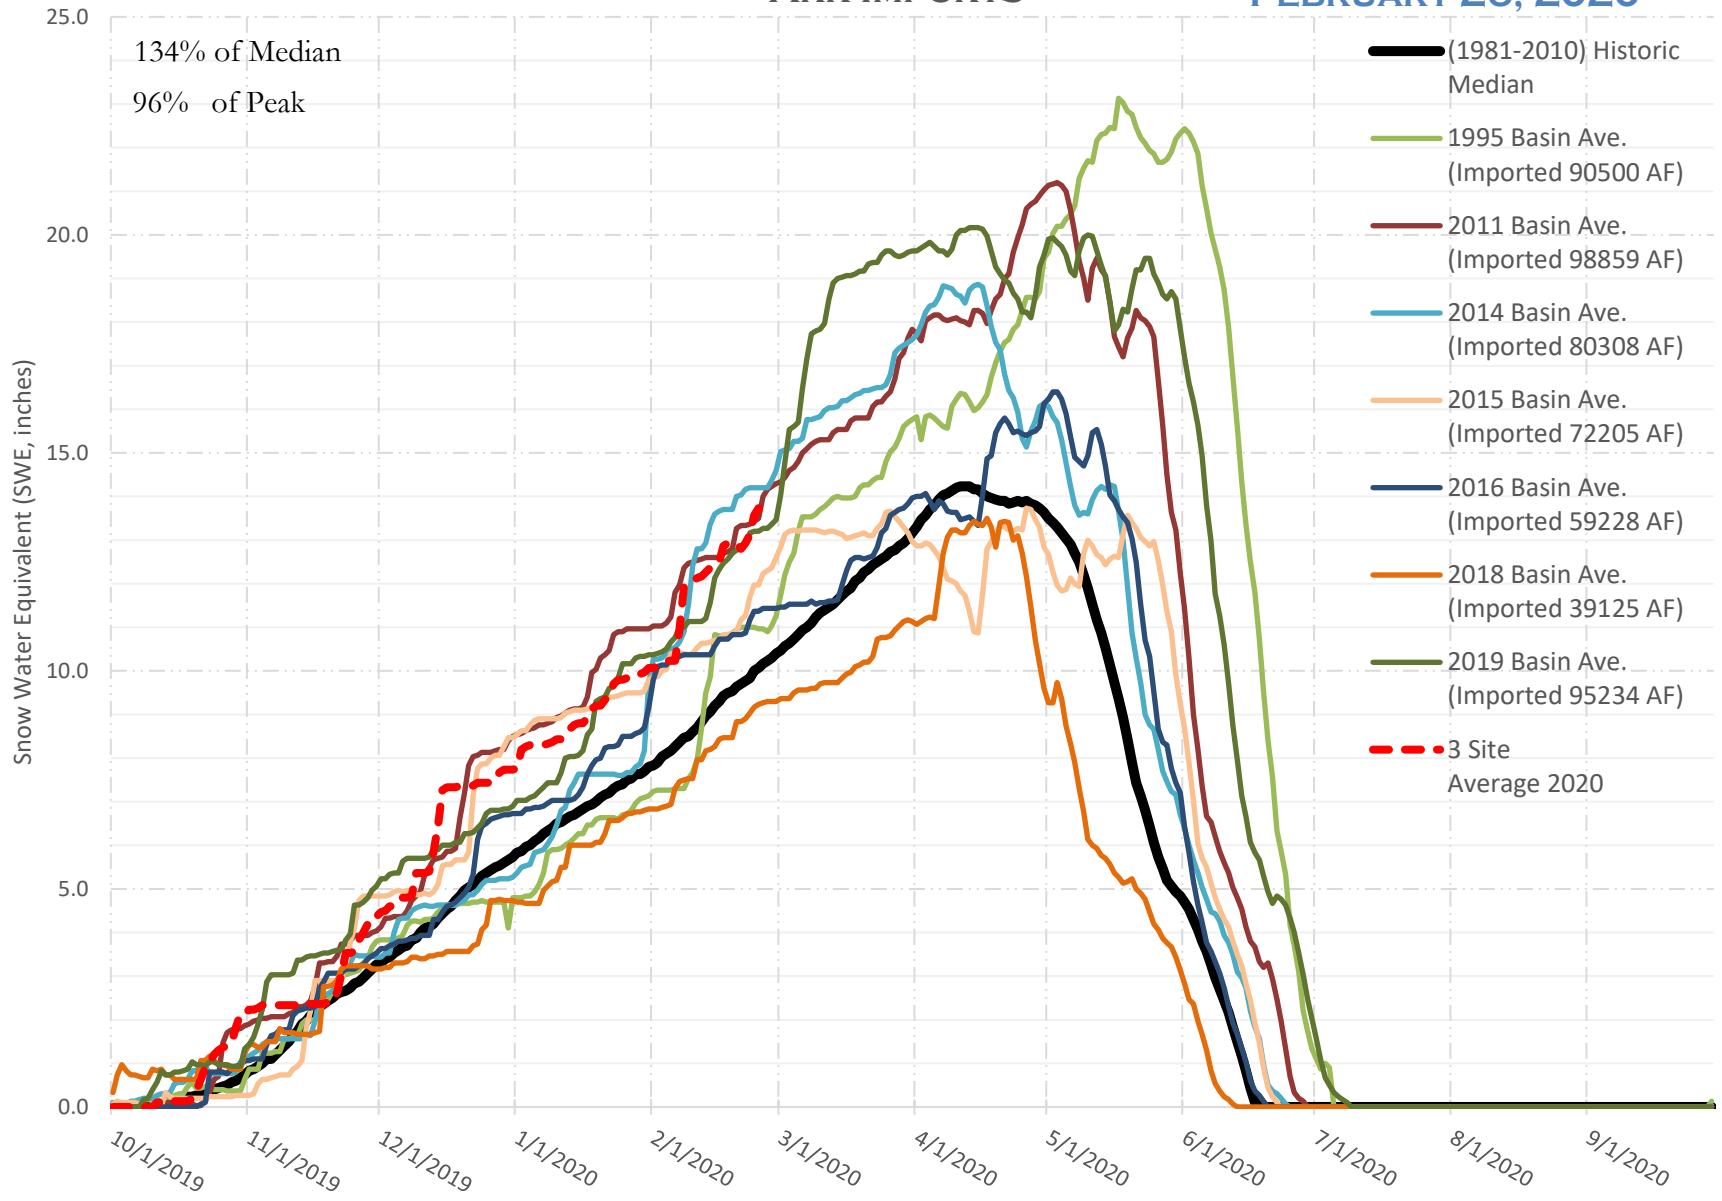

FRY-ARK COLLECTION BASIN SNOWPACK VS ANNUAL BASIN AVERAGE W/ ASSOC. FRY-ARK IMPORTS

FEBRUARY 26, 2020

FRY-ARK COLLECTION BASIN SNOWPACK W/ INDIVIDUAL SITES FEBRUARY 26, 2020

UPPER ARK BASIN SNOWPACK VS ANNUAL BASIN AVERAGE W/ ASSOC. FRY- ARK IMPORTS

FEBRUARY 26, 2020

UPPER ARK BASIN SNOWPACK W/ INDIVIDUAL SITES FEBRUARY 26, 2020