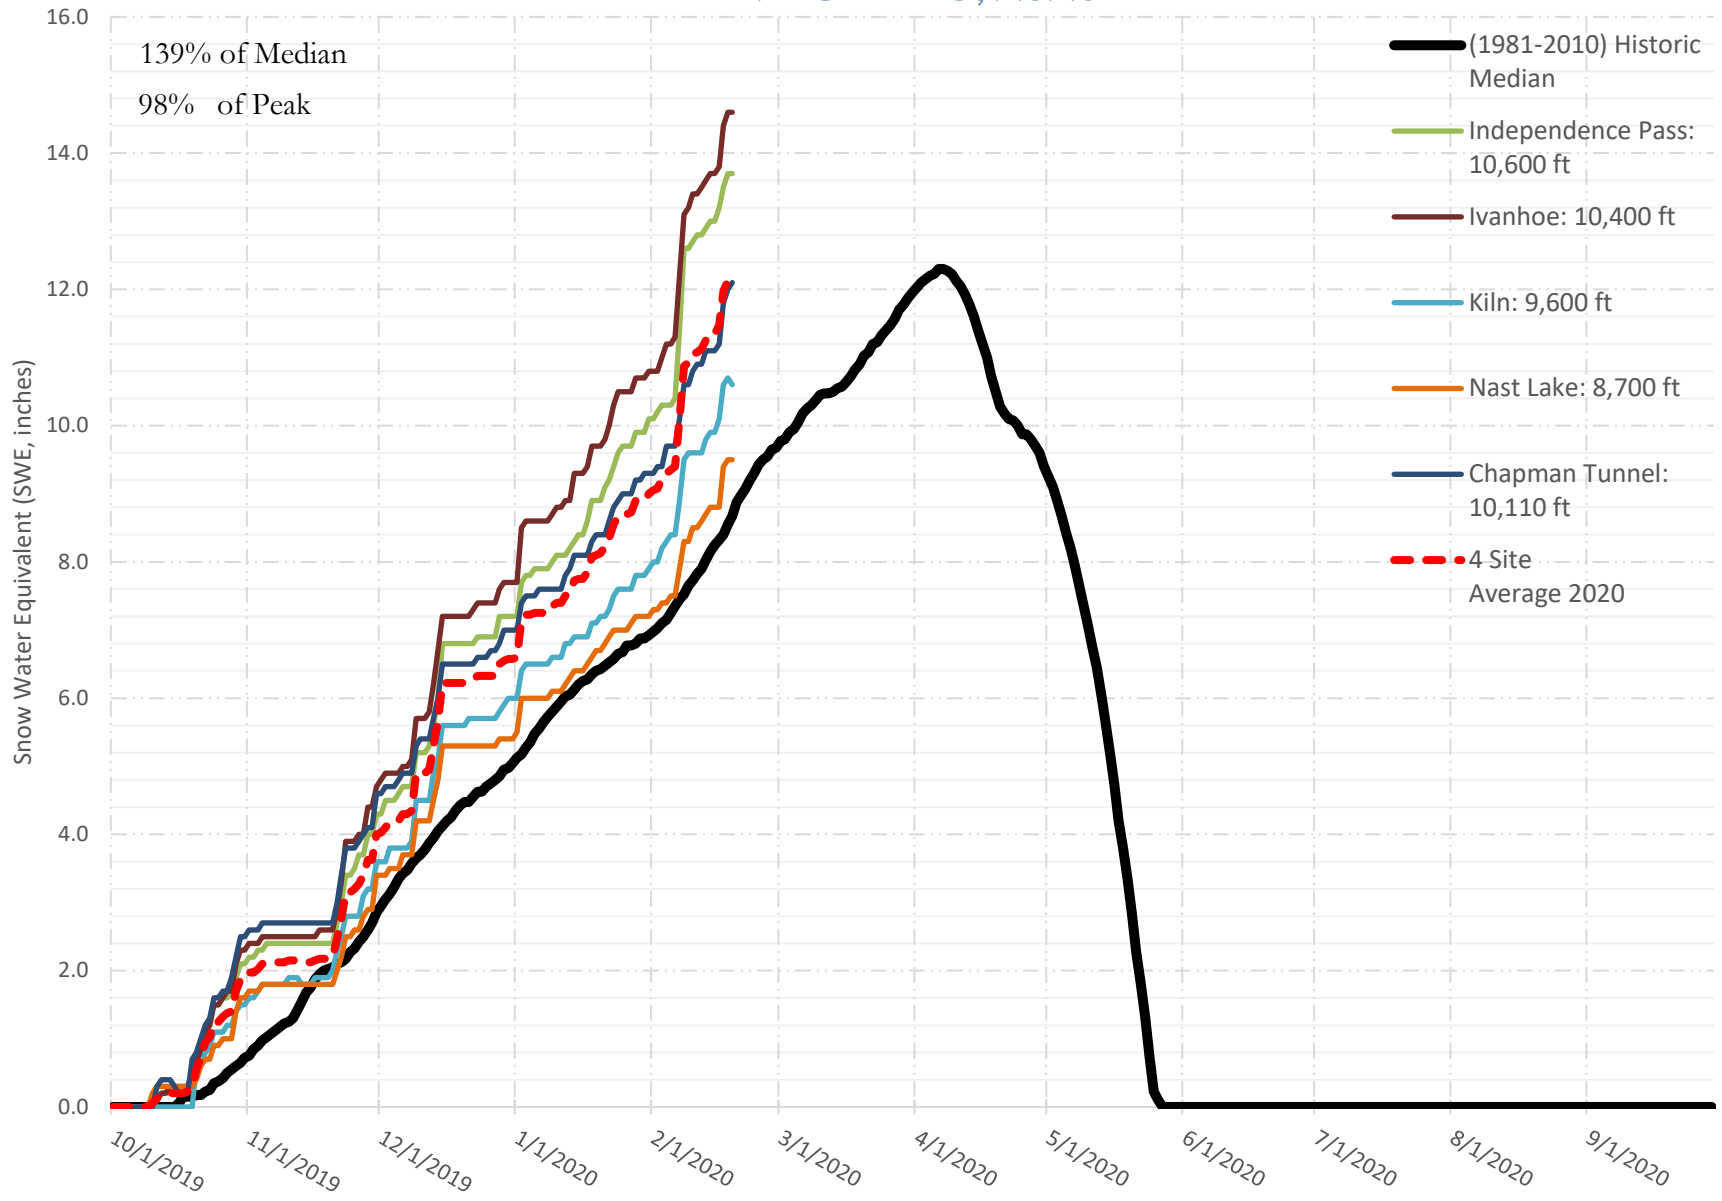

FRY-ARK COLLECTION BASIN SNOWPACK VS ANNUAL BASIN AVERAGE W/ ASSOC. FRY-ARK IMPORTS

FEBRUARY 19, 2020

FRY-ARK COLLECTION BASIN SNOWPACK W/ INDIVIDUAL SITES FEBRUARY 19, 2020

UPPER ARK BASIN SNOWPACK W/ INDIVIDUAL SITES FEBRUARY 19, 2020