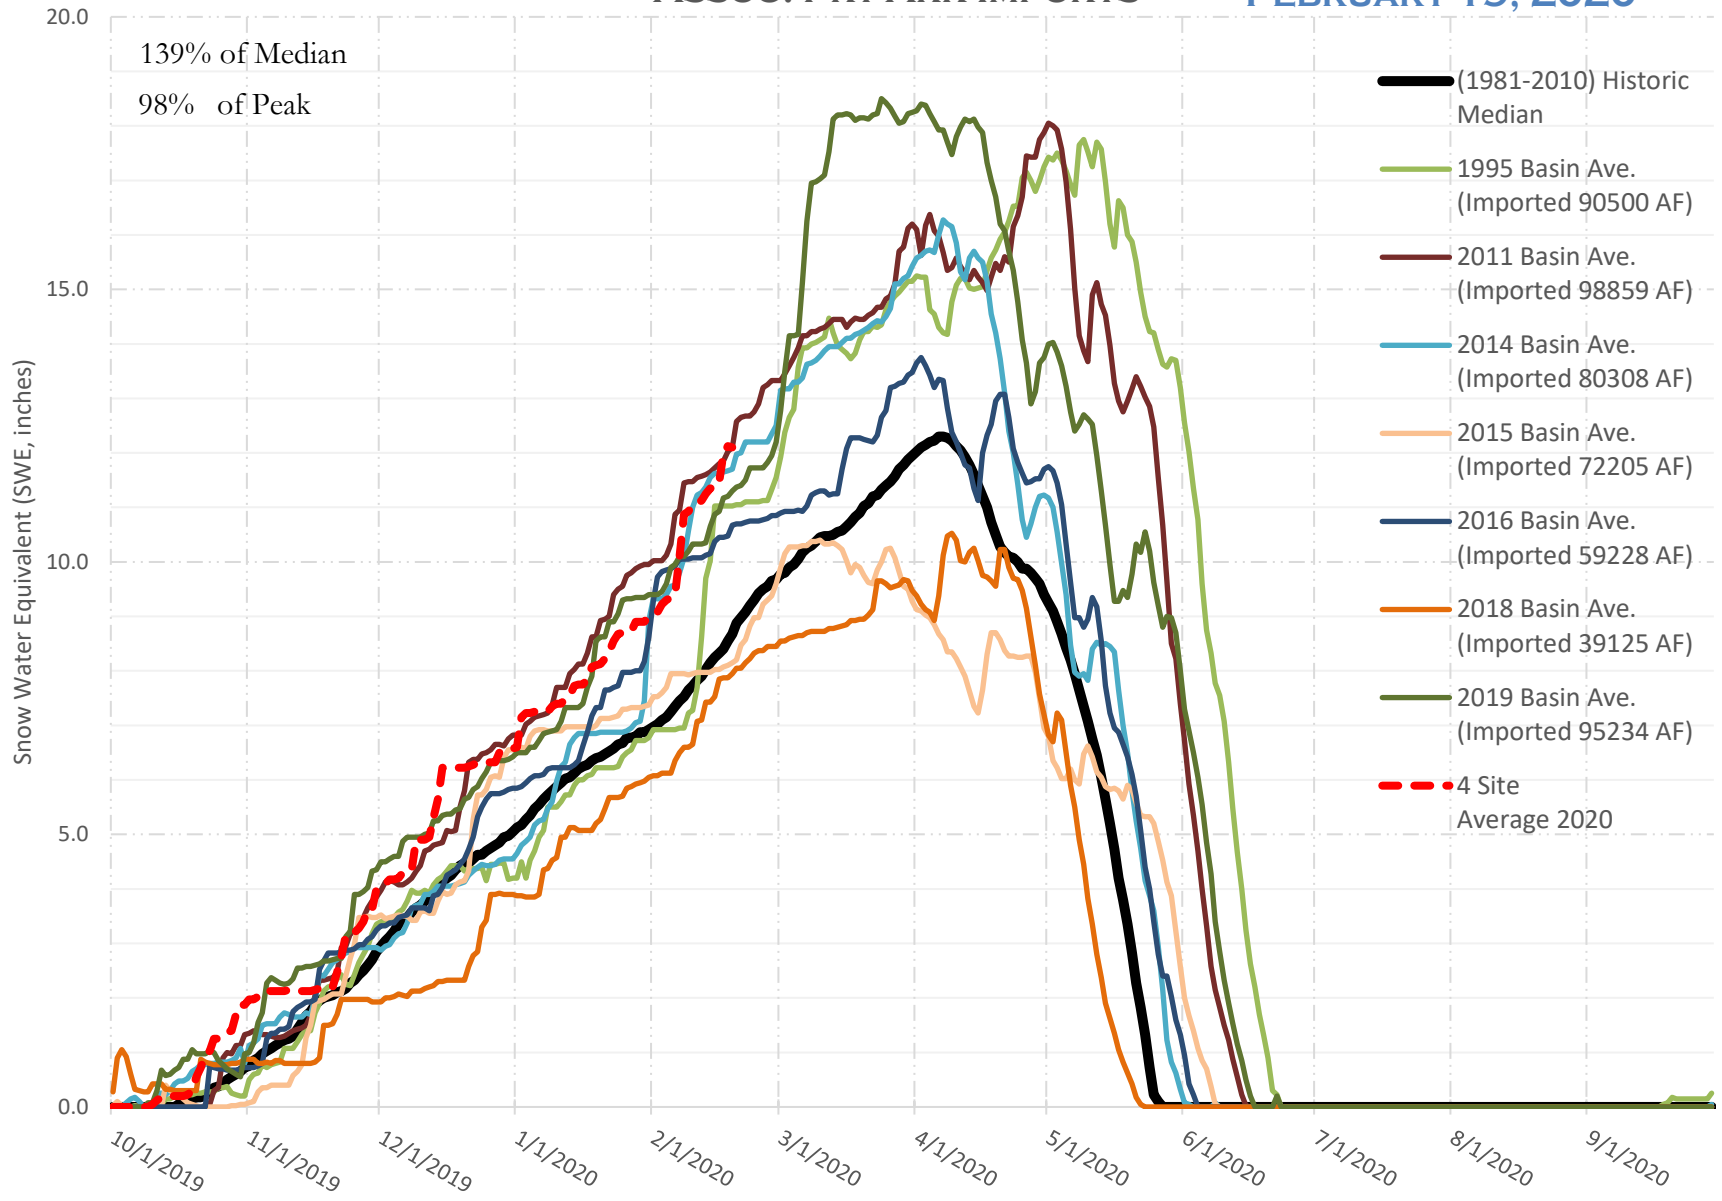

FRY-ARK COLLECTION BASIN SNOWPACK VS ANNUAL BASIN AVERAGE W/ ASSOC. FRY-ARK IMPORTS

FEBRUARY 19, 2020

FRY-ARK COLLECTION BASIN SNOWPACK W/ INDIVIDUAL SITES FEBRUARY 19, 2020

UPPER ARK BASIN SNOWPACK W/ INDIVIDUAL SITES FEBRUARY 19, 2020