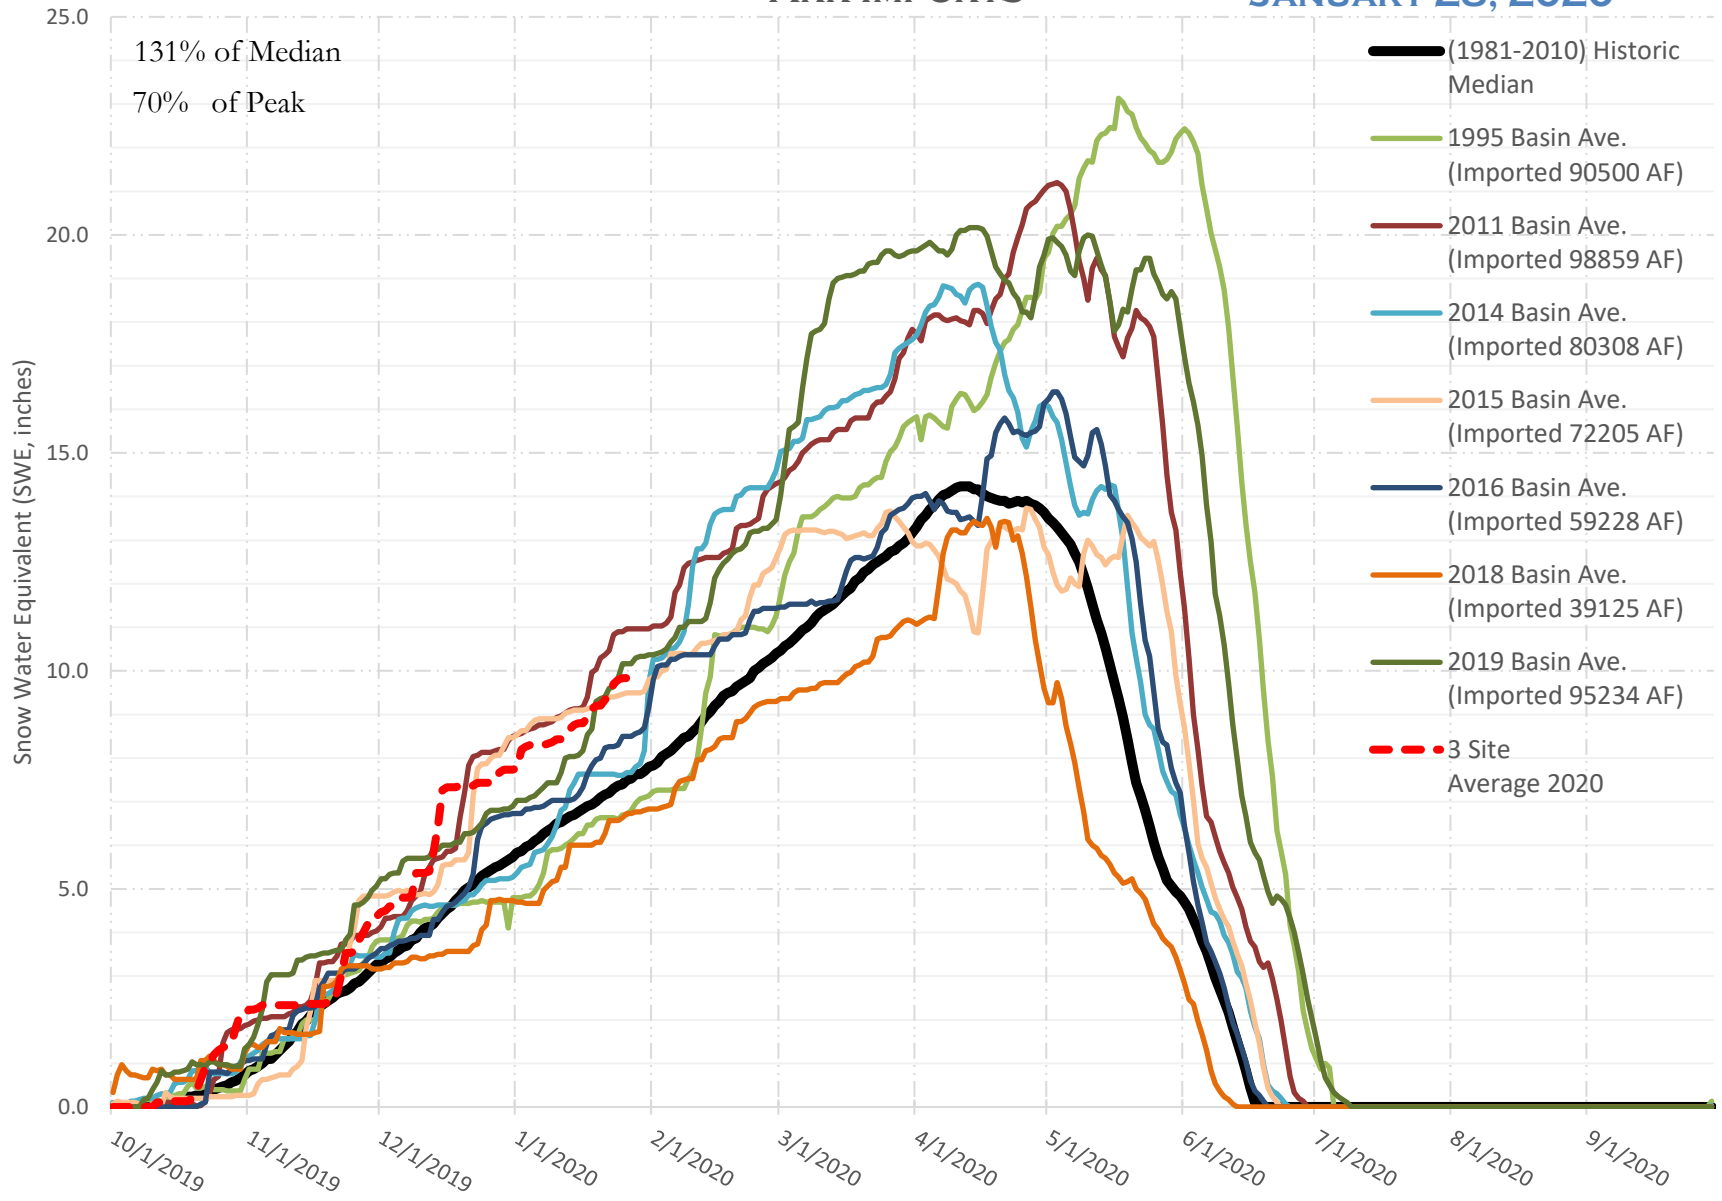

UPPER ARK BASIN SNOWPACK VS ANNUAL BASIN AVERAGE W/ ASSOC. FRY- ARK IMPORTS

JANUARY 28, 2020