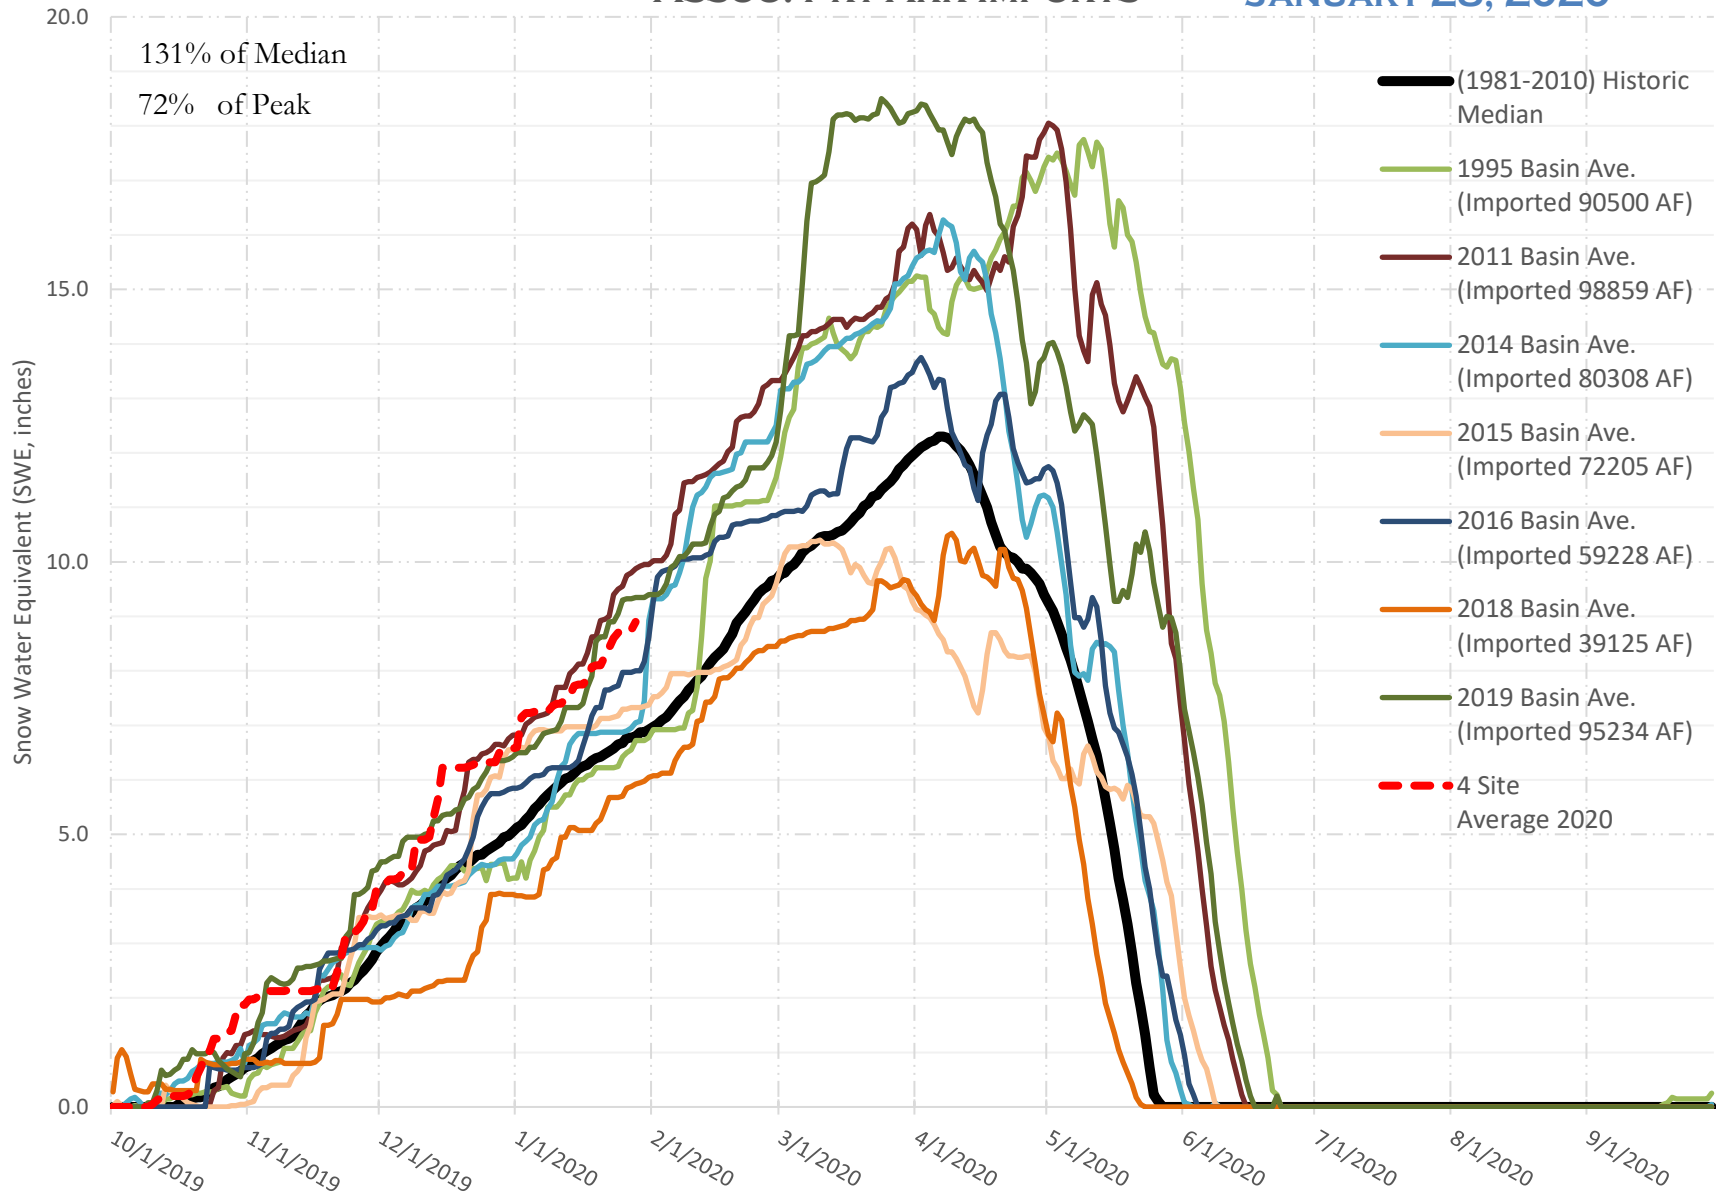

# FRY-ARK COLLECTION BASIN SNOWPACK VS ANNUAL BASIN AVERAGE W/ ASSOC. FRY-ARK IMPORTS

JANUARY 28, 2020

# FRY-ARK COLLECTION BASIN SNOWPACK W/ INDIVIDUAL SITES JANUARY 28, 2020