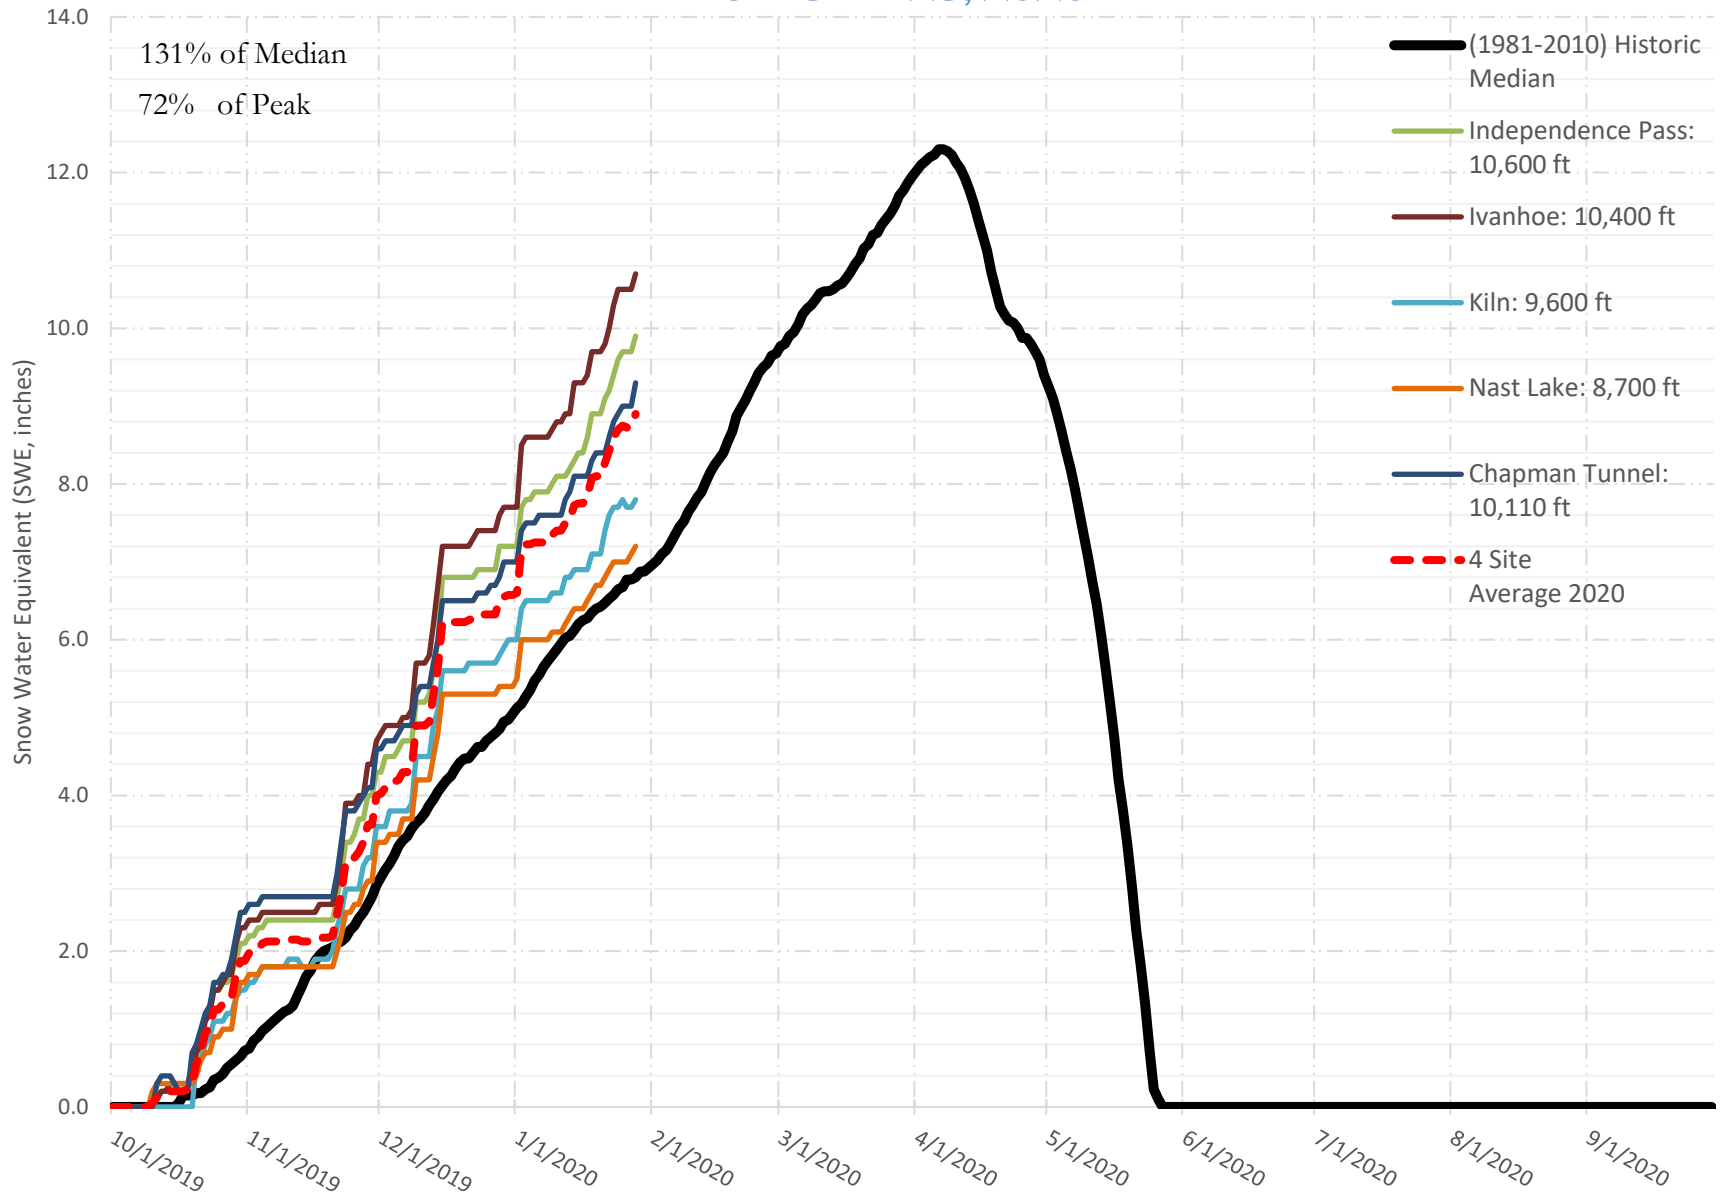

# FRY-ARK COLLECTION BASIN SNOWPACK VS ANNUAL BASIN AVERAGE W/ ASSOC. FRY-ARK IMPORTS

JANUARY 28, 2020

# FRY-ARK COLLECTION BASIN SNOWPACK W/ INDIVIDUAL SITES JANUARY 28, 2020

# UPPER ARK BASIN SNOWPACK W/ INDIVIDUAL SITES JANUARY 28, 2020