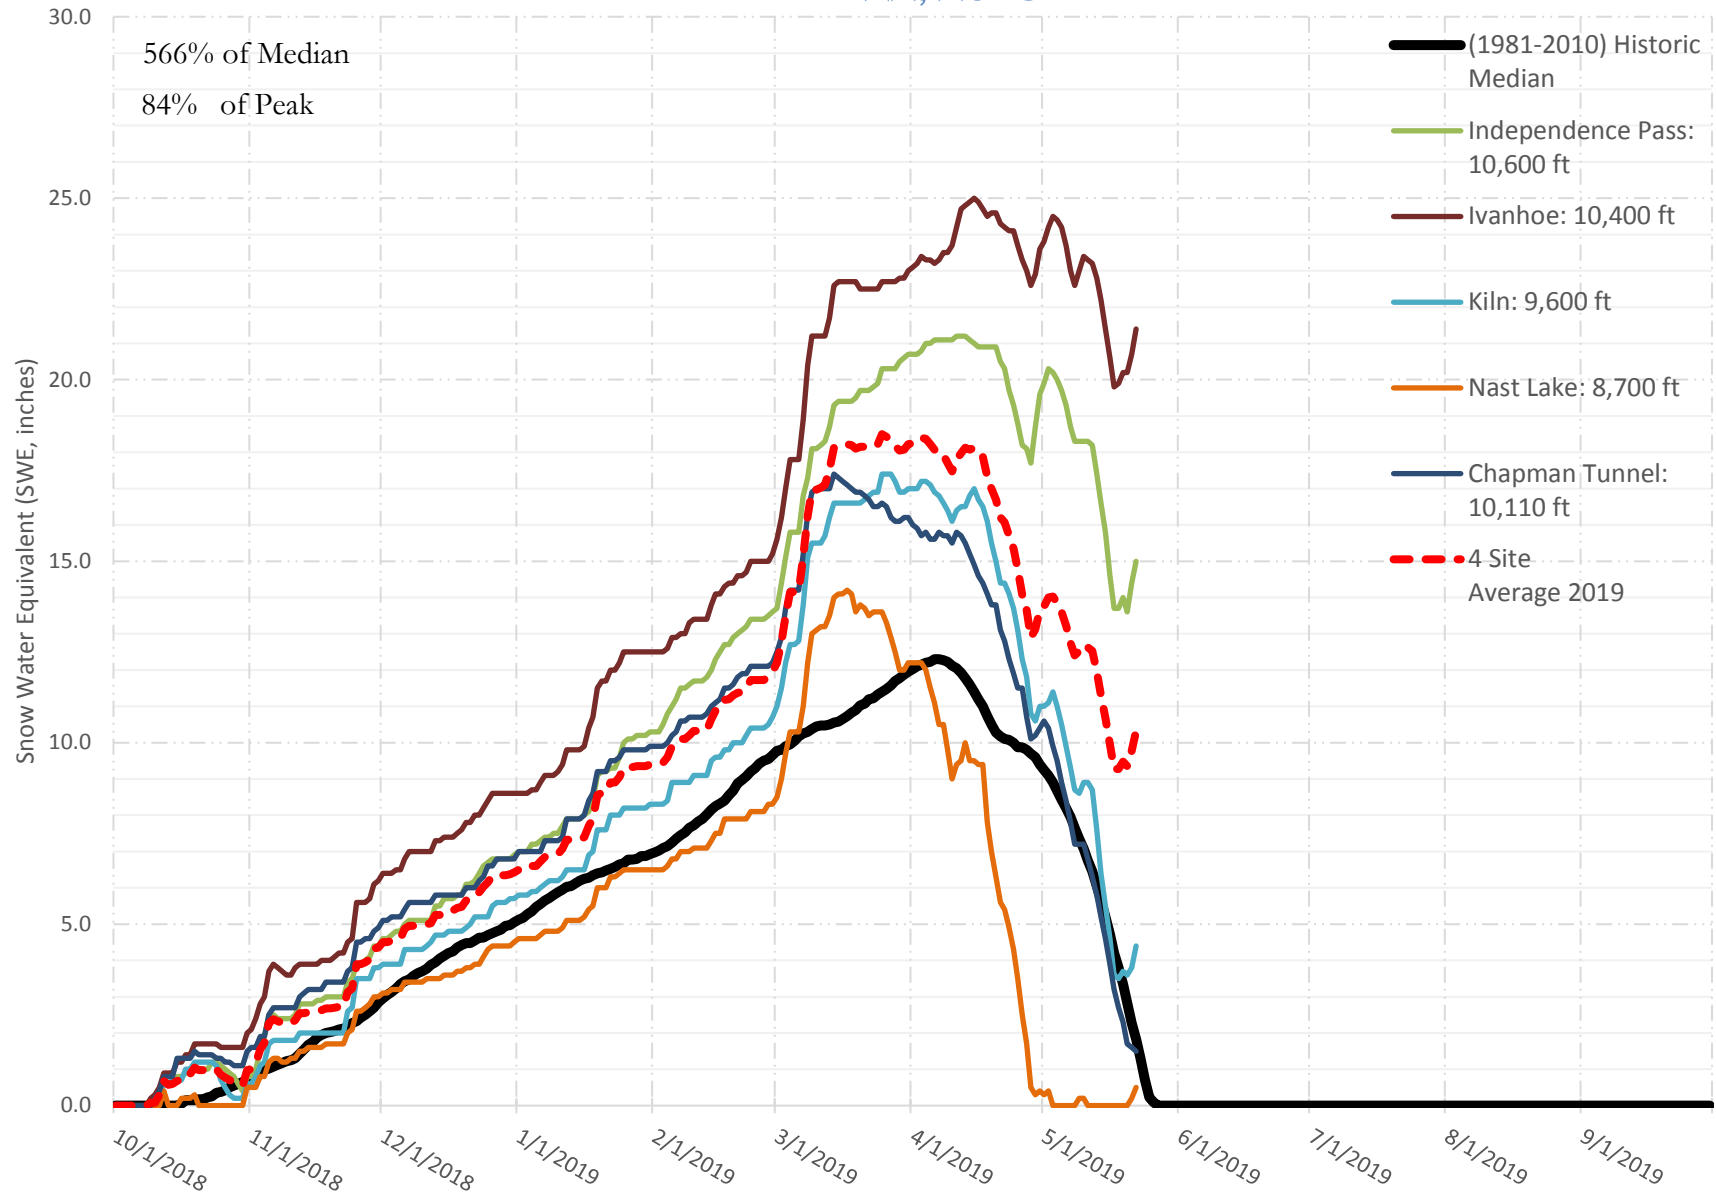

# FRY-ARK COLLECTION BASIN SNOWPACK W/ INDIVIDUAL SITES MAY 22, 2019

# UPPER ARK BASIN SNOWPACK VS ANNUAL BASIN AVERAGE W/ ASSOC. FRY- ARK IMPORTS

MAY 22, 2019

# UPPER ARK BASIN SNOWPACK W/ INDIVIDUAL SITES MAY 22, 2019