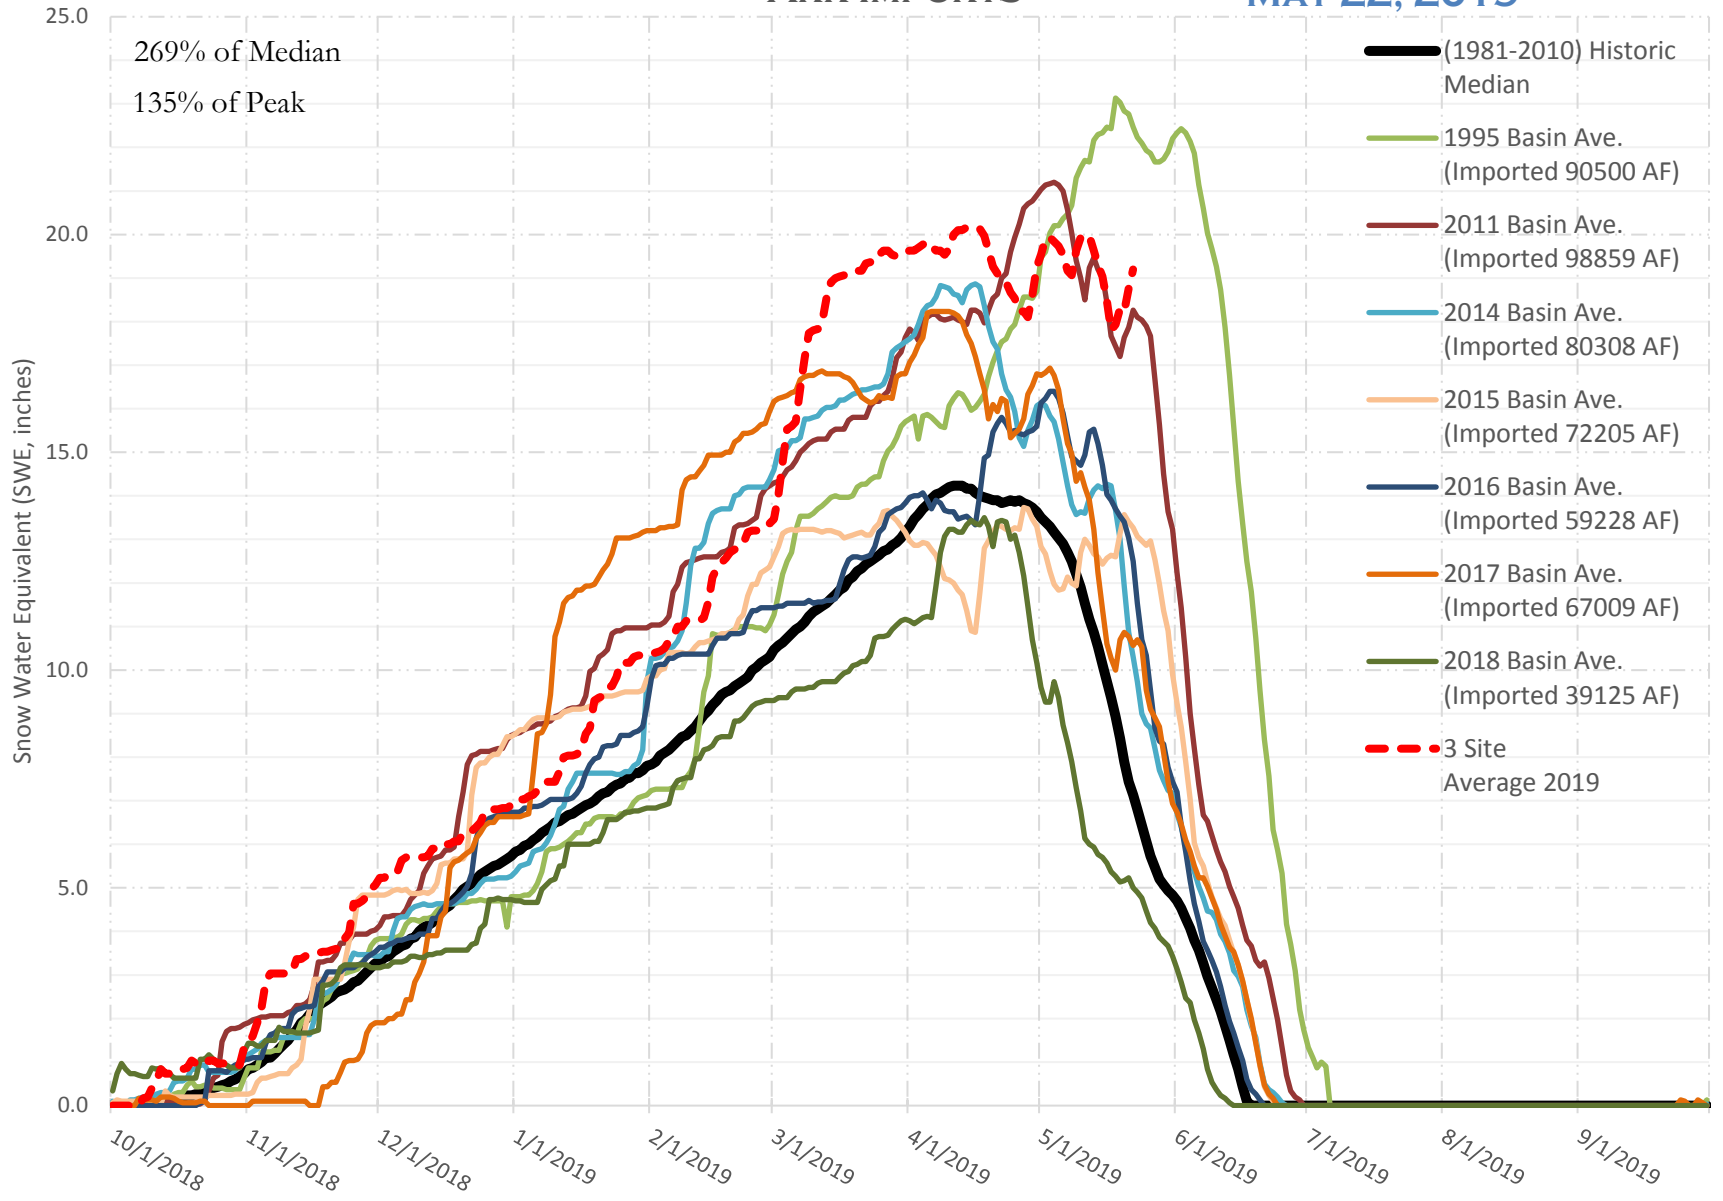

# FRY-ARK COLLECTION BASIN SNOWPACK W/ INDIVIDUAL SITES MAY 22, 2019

# UPPER ARK BASIN SNOWPACK W/ INDIVIDUAL SITES MAY 22, 2019