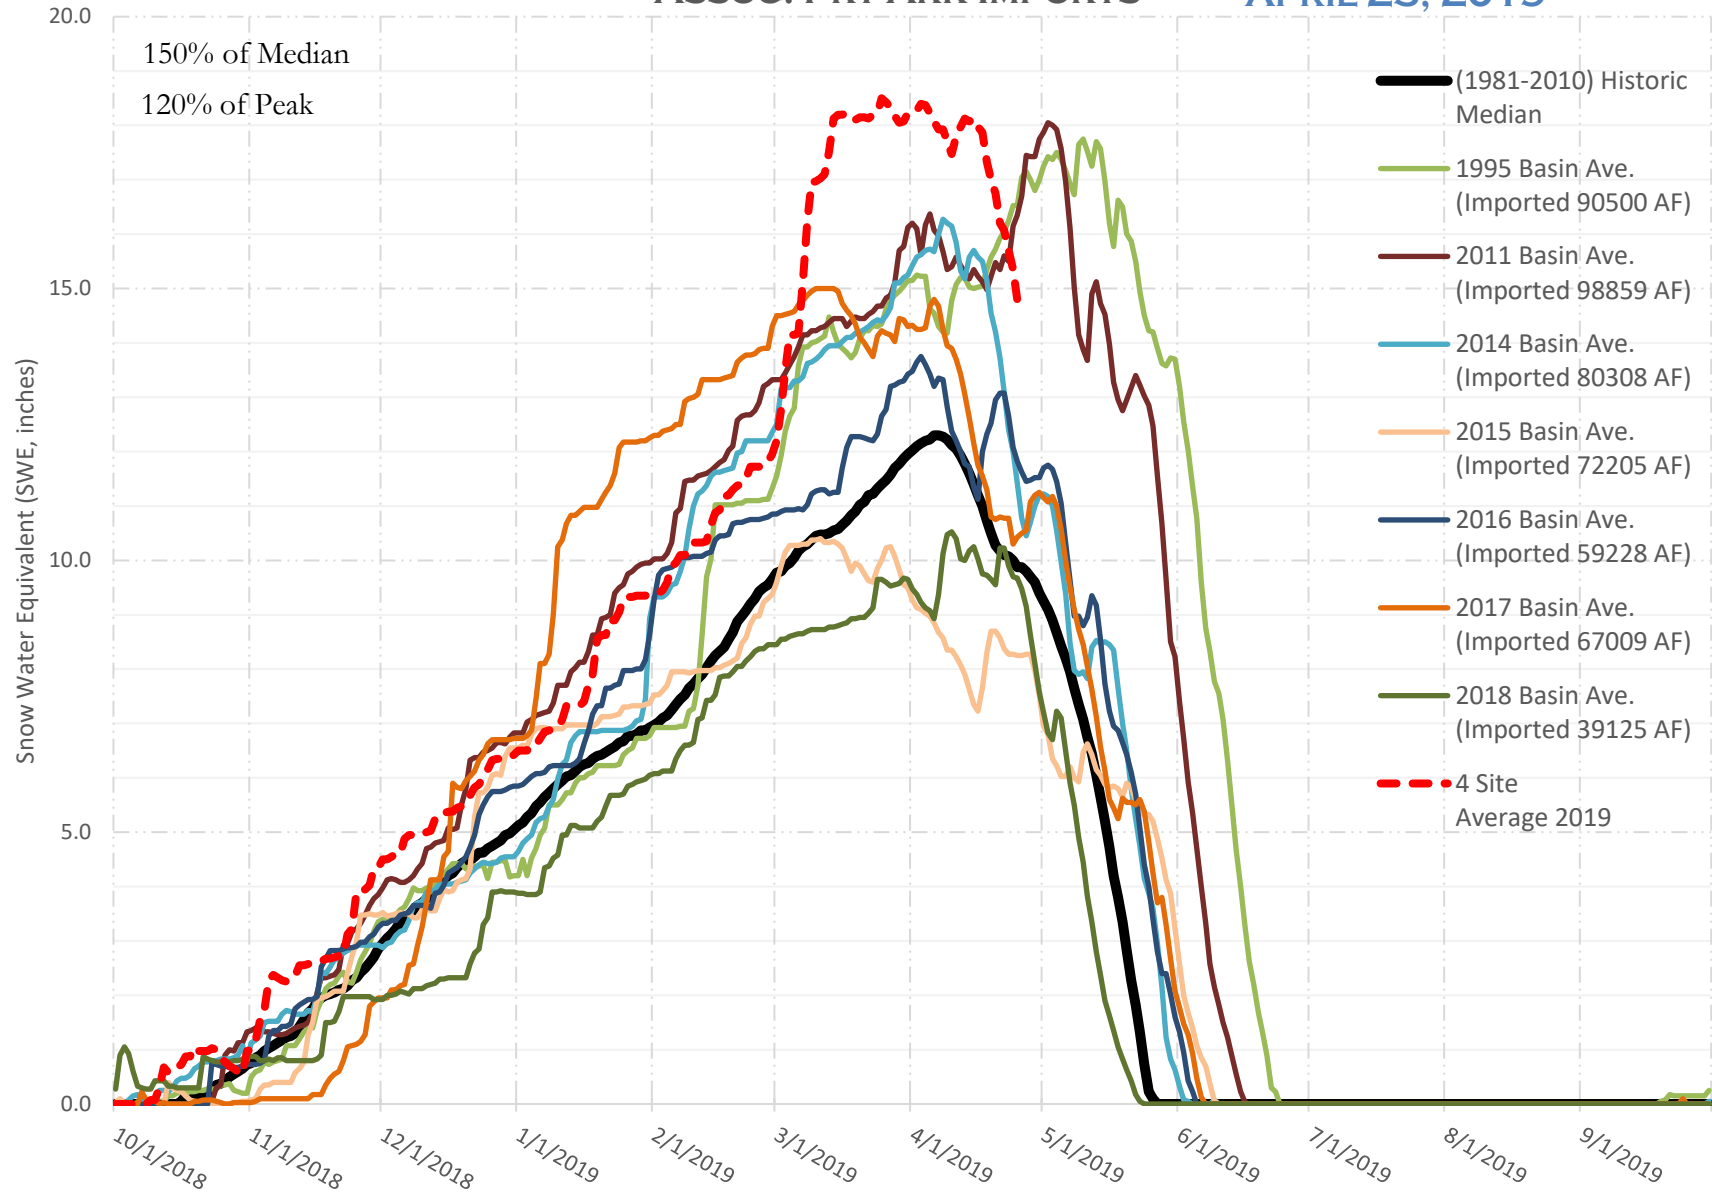

FRY-ARK COLLECTION BASIN SNOWPACK VS ANNUAL BASIN AVERAGE W/ ASSOC. FRY-ARK IMPORTS

APRIL 25, 2019

FRY-ARK COLLECTION BASIN SNOWPACK W/ INDIVIDUAL SITES

APRIL 25, 2019

UPPER ARK BASIN SNOWPACK VS ANNUAL BASIN AVERAGE W/ ASSOC. FRY- ARK IMPORTS

APRIL 25, 2019

UPPER ARK BASIN SNOWPACK W/ INDIVIDUAL SITES APRIL 25, 2019