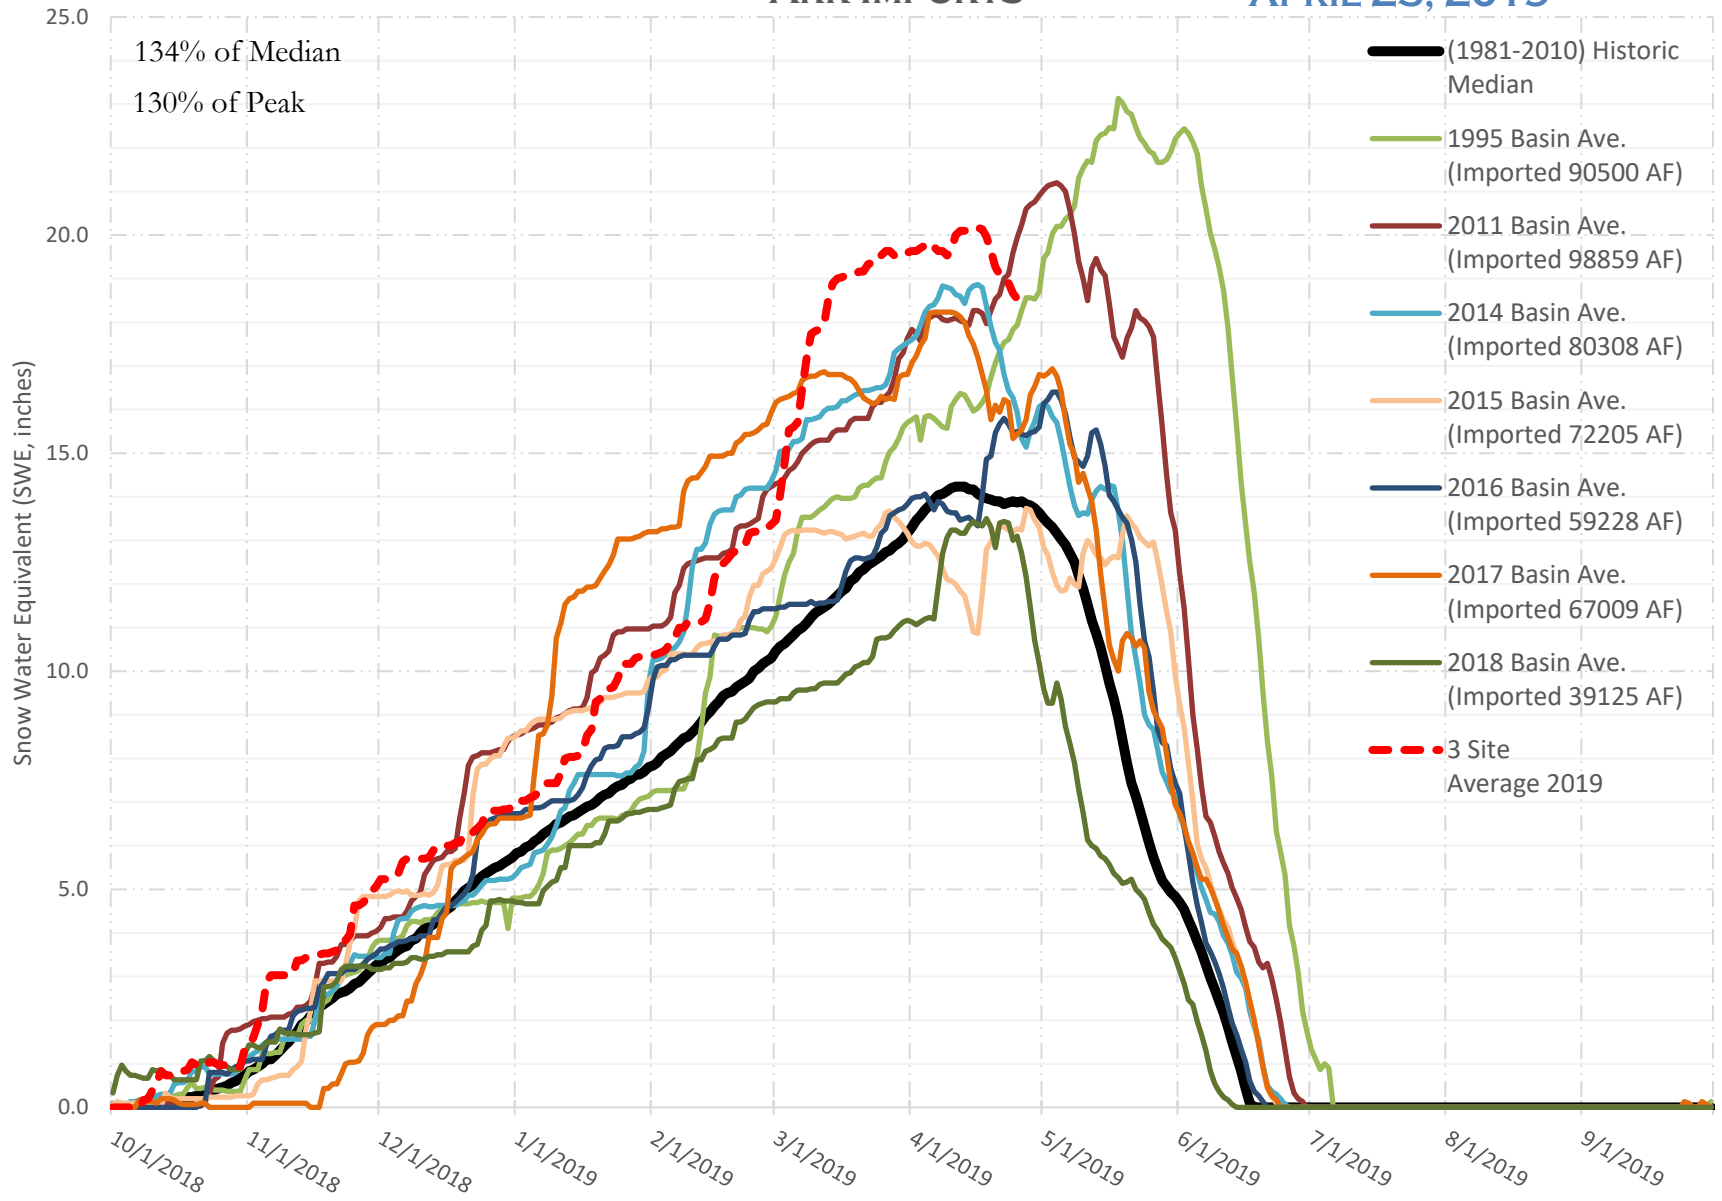

FRY-ARK COLLECTION BASIN SNOWPACK VS ANNUAL BASIN AVERAGE W/ ASSOC. FRY-ARK IMPORTS

APRIL 25, 2019

FRY-ARK COLLECTION BASIN SNOWPACK W/ INDIVIDUAL SITES

APRIL 25, 2019

UPPER ARK BASIN SNOWPACK VS ANNUAL BASIN AVERAGE W/ ASSOC. FRY- ARK IMPORTS

APRIL 25, 2019

UPPER ARK BASIN SNOWPACK W/ INDIVIDUAL SITES APRIL 25, 2019