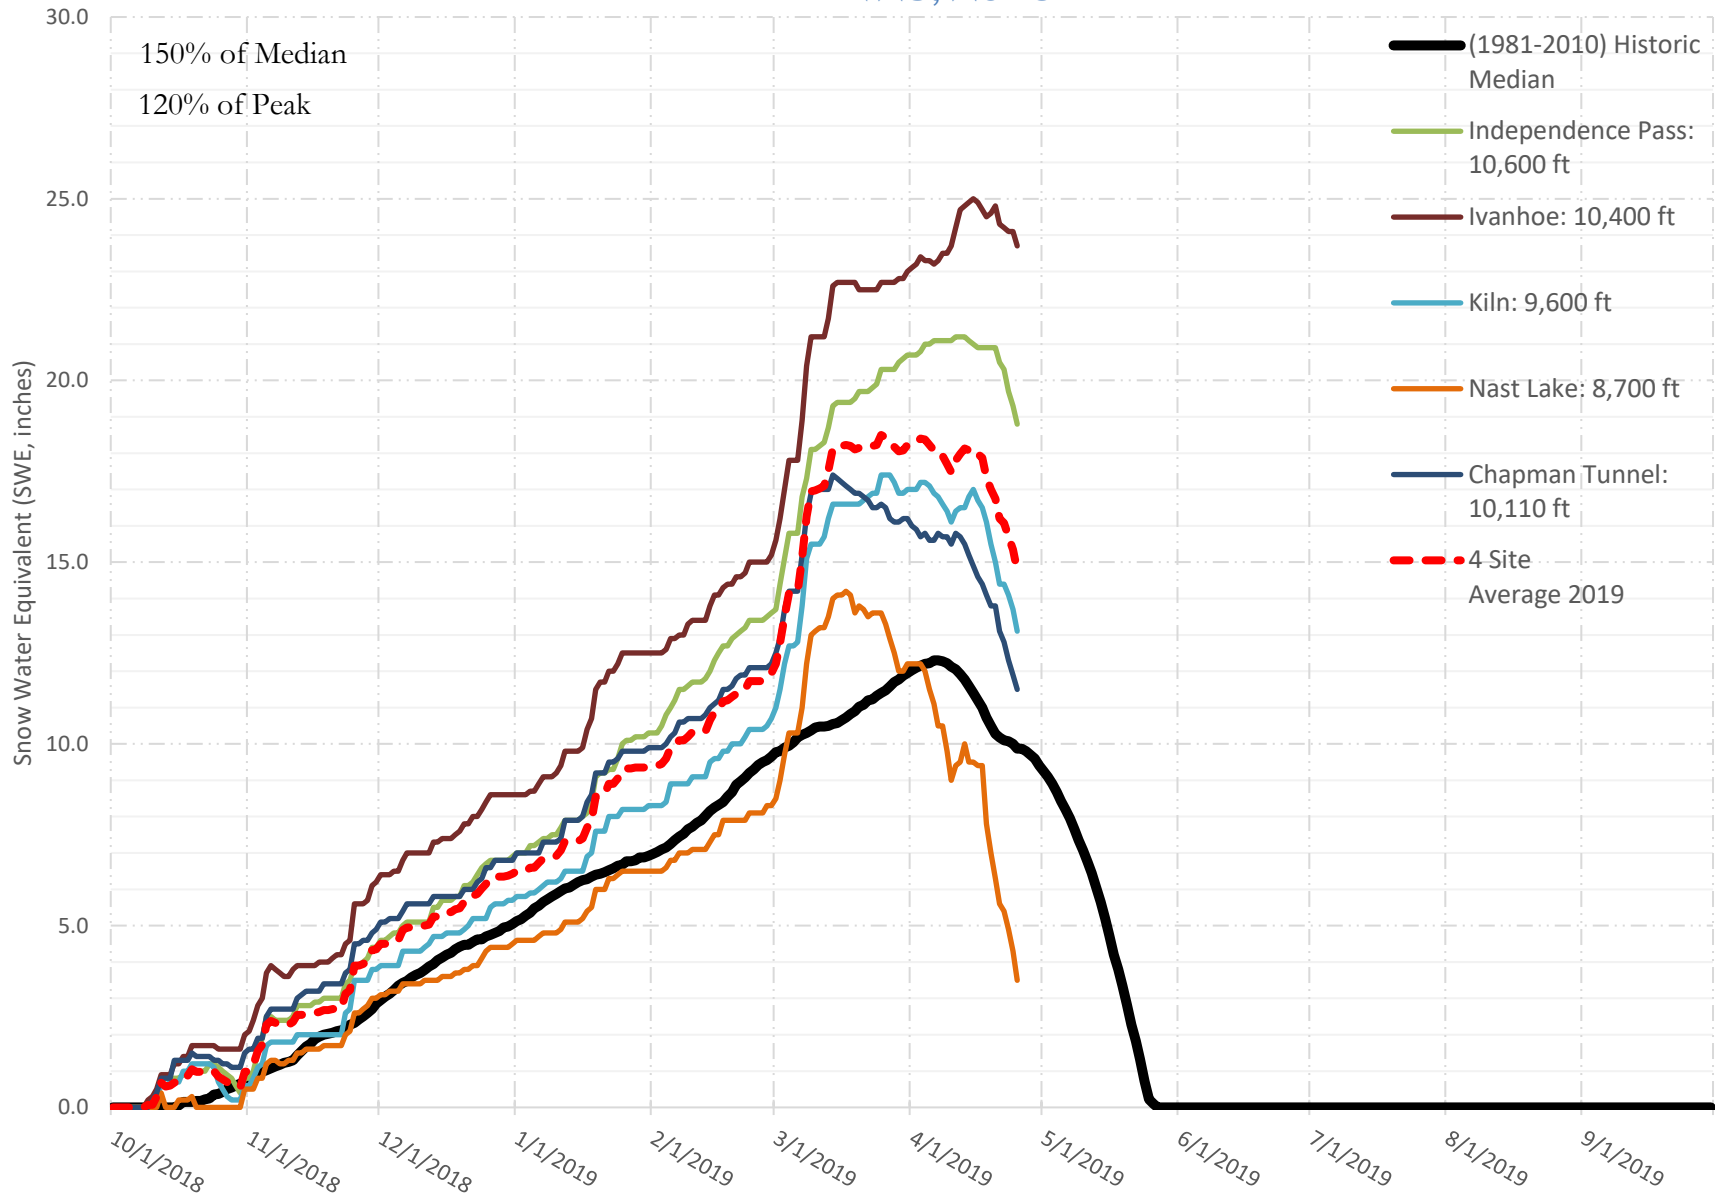

FRY-ARK COLLECTION BASIN SNOWPACK VS ANNUAL BASIN AVERAGE W/ ASSOC. FRY-ARK IMPORTS

APRIL 25, 2019

FRY-ARK COLLECTION BASIN SNOWPACK W/ INDIVIDUAL SITES

APRIL 25, 2019

UPPER ARK BASIN SNOWPACK VS ANNUAL BASIN AVERAGE W/ ASSOC. FRY- ARK IMPORTS

APRIL 25, 2019

UPPER ARK BASIN SNOWPACK W/ INDIVIDUAL SITES APRIL 25, 2019