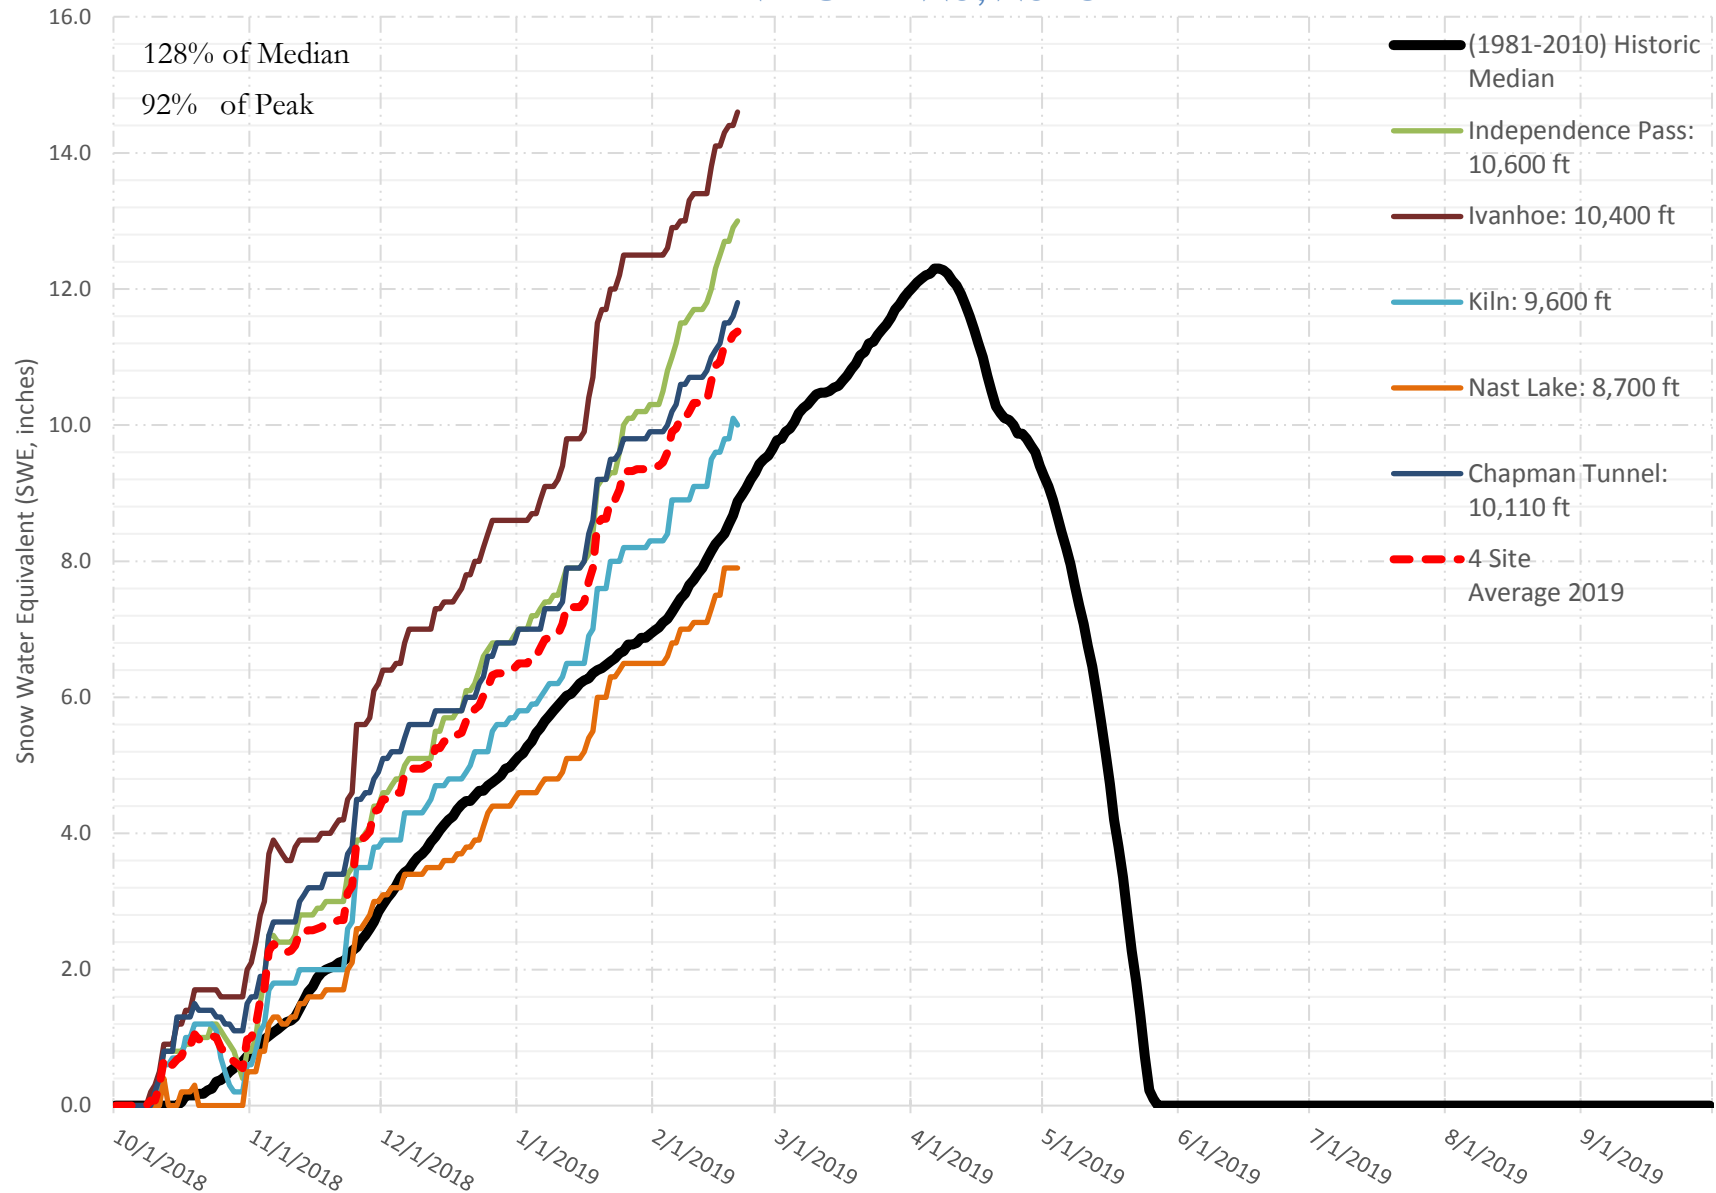

FRY-ARK COLLECTION BASIN SNOWPACK W/ INDIVIDUAL SITES FEBRUARY 20, 2019

UPPER ARK BASIN SNOWPACK VS ANNUAL BASIN AVERAGE W/ ASSOC. FRY- ARK IMPORTS

FEBRUARY 20, 2019

UPPER ARK BASIN SNOWPACK W/ INDIVIDUAL SITES FEBRUARY 20, 2019