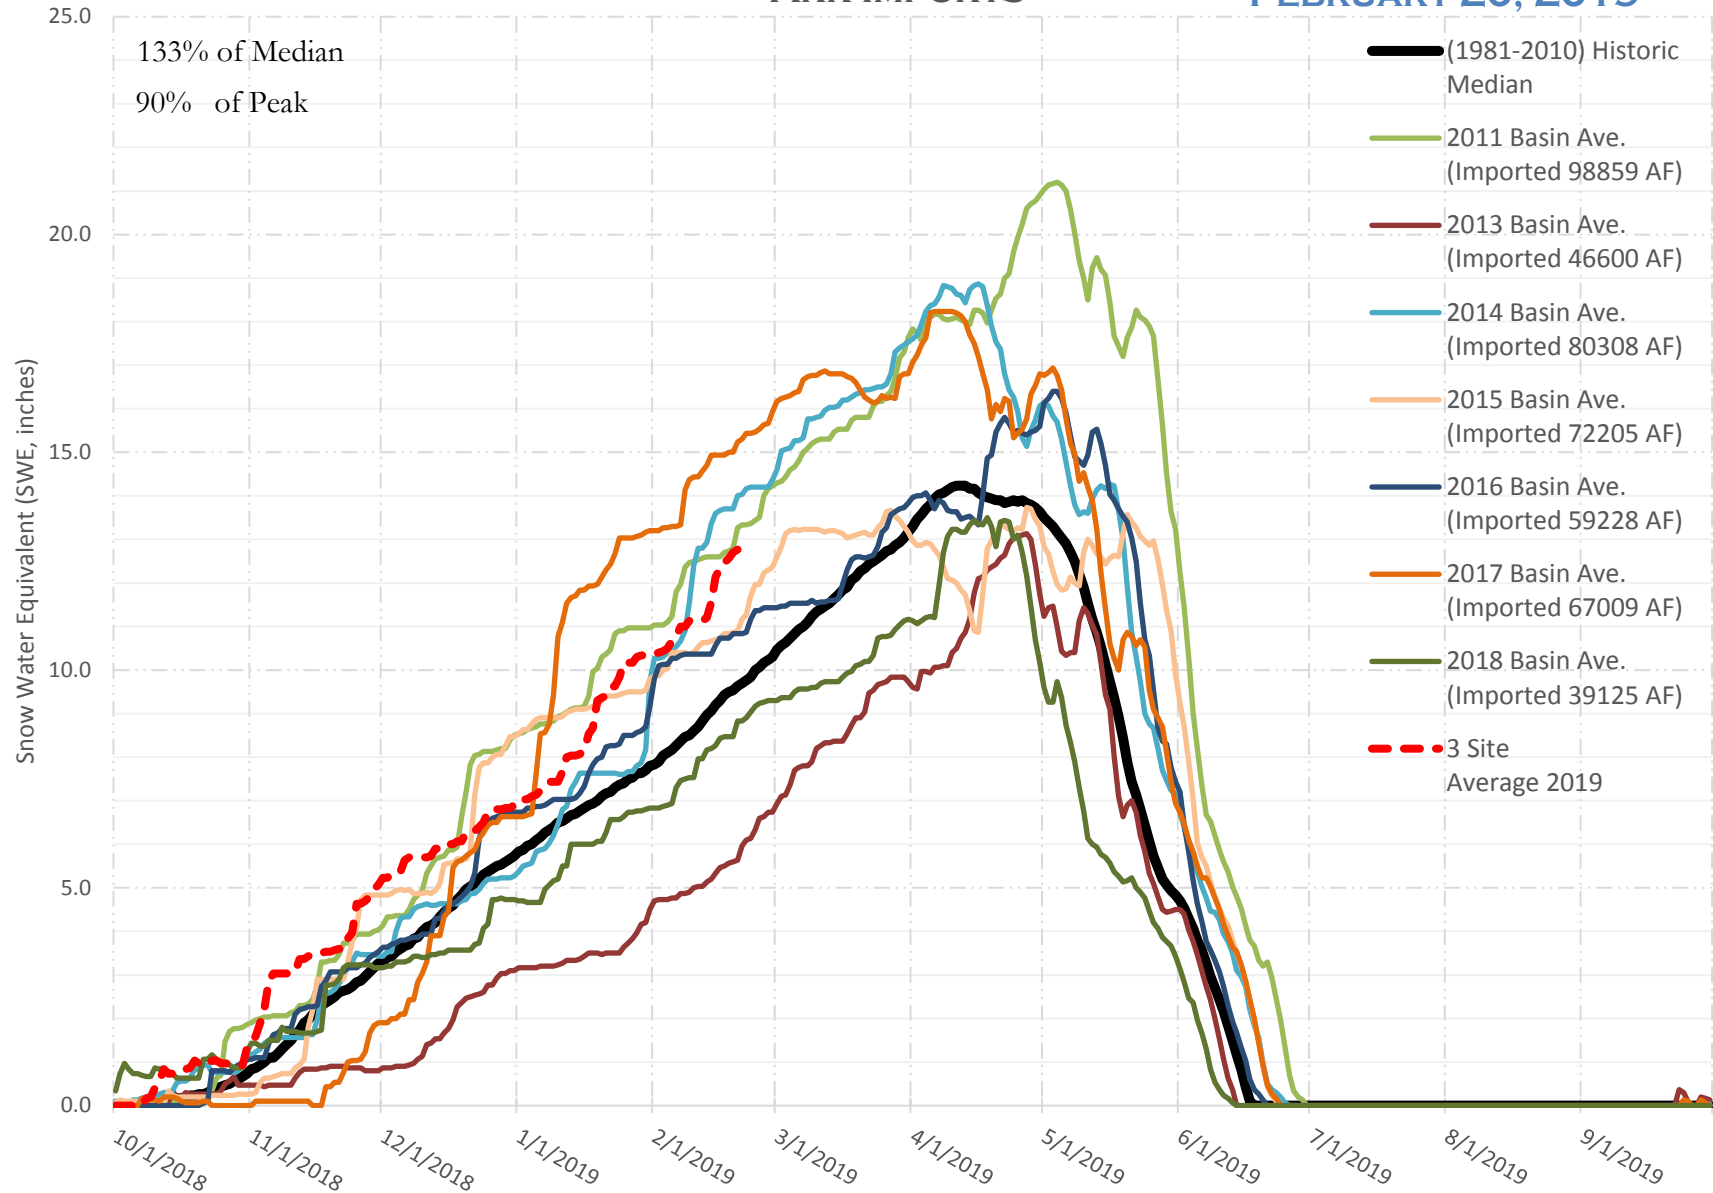

FRY-ARK COLLECTION BASIN SNOWPACK W/ INDIVIDUAL SITES FEBRUARY 20, 2019

UPPER ARK BASIN SNOWPACK VS ANNUAL BASIN AVERAGE W/ ASSOC. FRY- ARK IMPORTS

FEBRUARY 20, 2019

UPPER ARK BASIN SNOWPACK W/ INDIVIDUAL SITES FEBRUARY 20, 2019