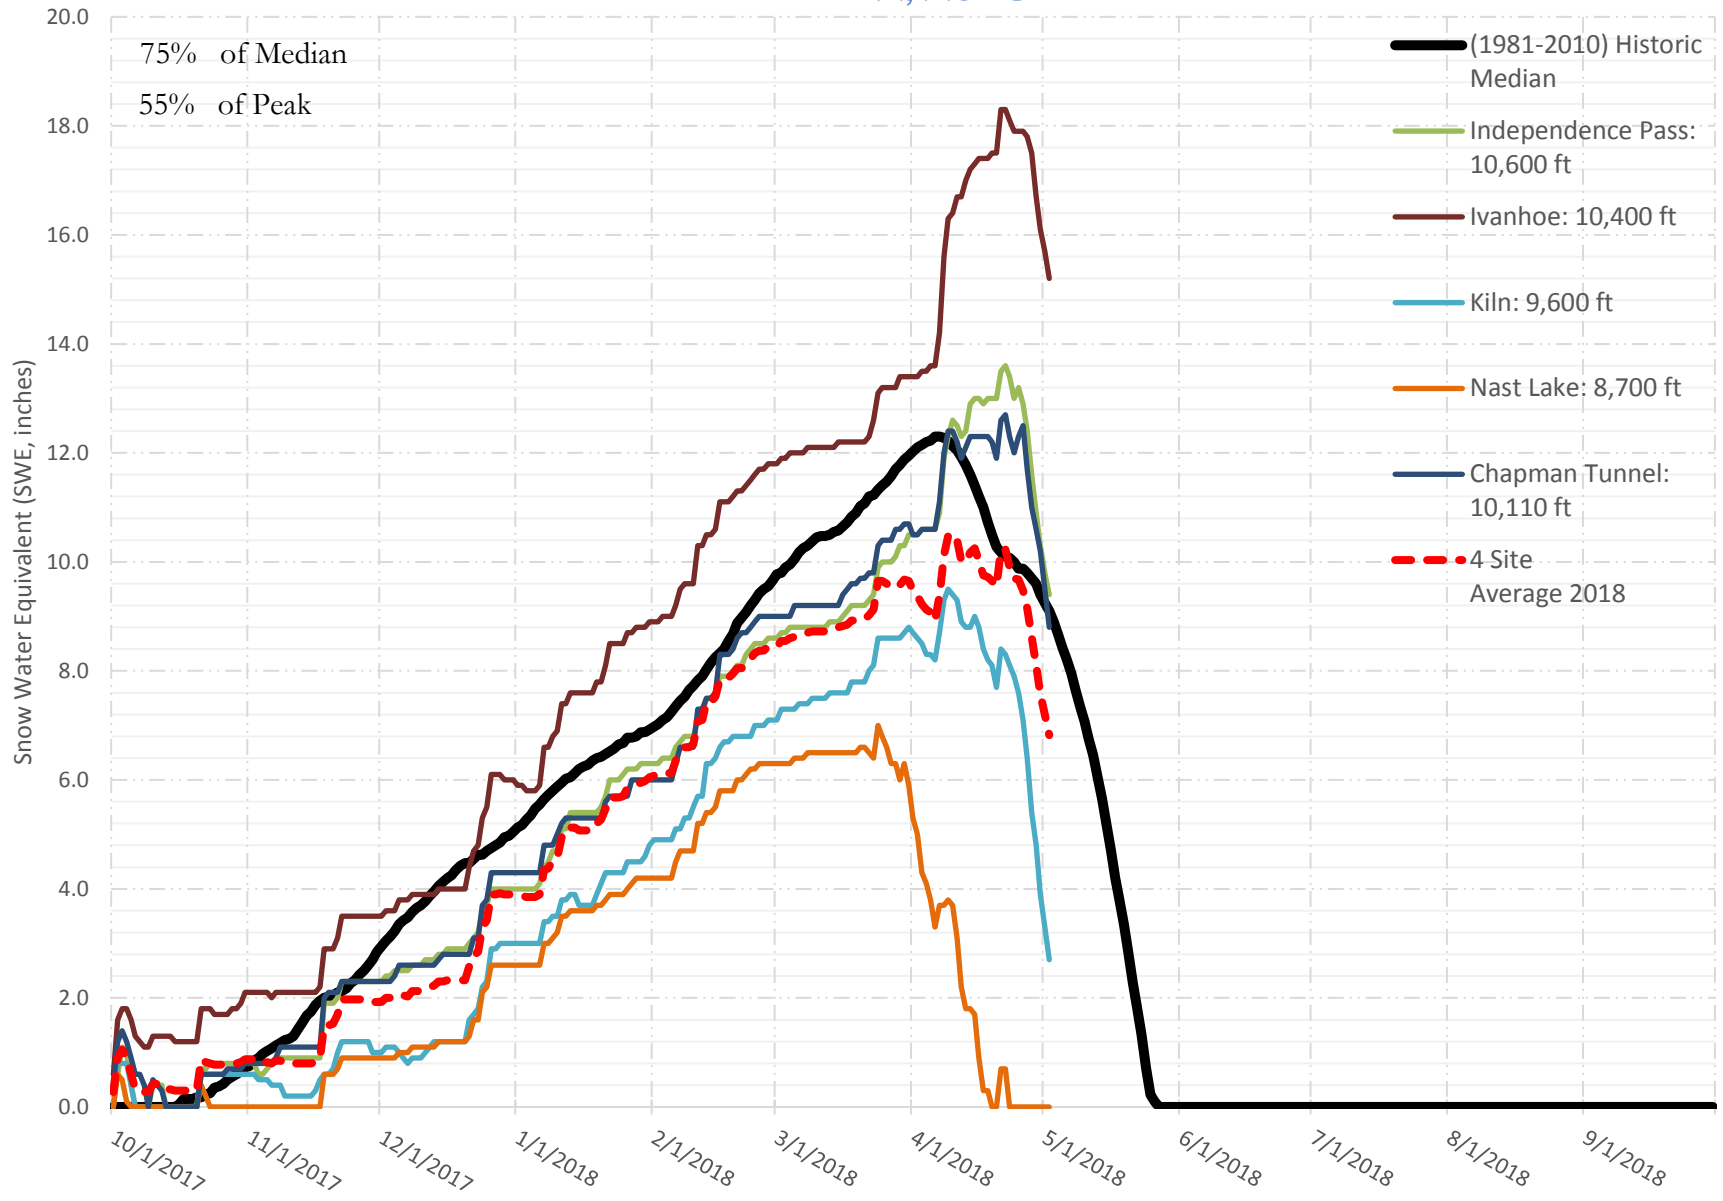

# FRY-ARK COLLECTION BASIN SNOWPACK VS ANNUAL BASIN AVERAGE W/ ASSOC. FRY-ARK IMPORTS

MAY 2, 2018

# FRY-ARK COLLECTION BASIN SNOWPACK W/ INDIVIDUAL SITES MAY 2, 2018

# UPPER ARK BASIN SNOWPACK W/ INDIVIDUAL SITES MAY 2, 2018