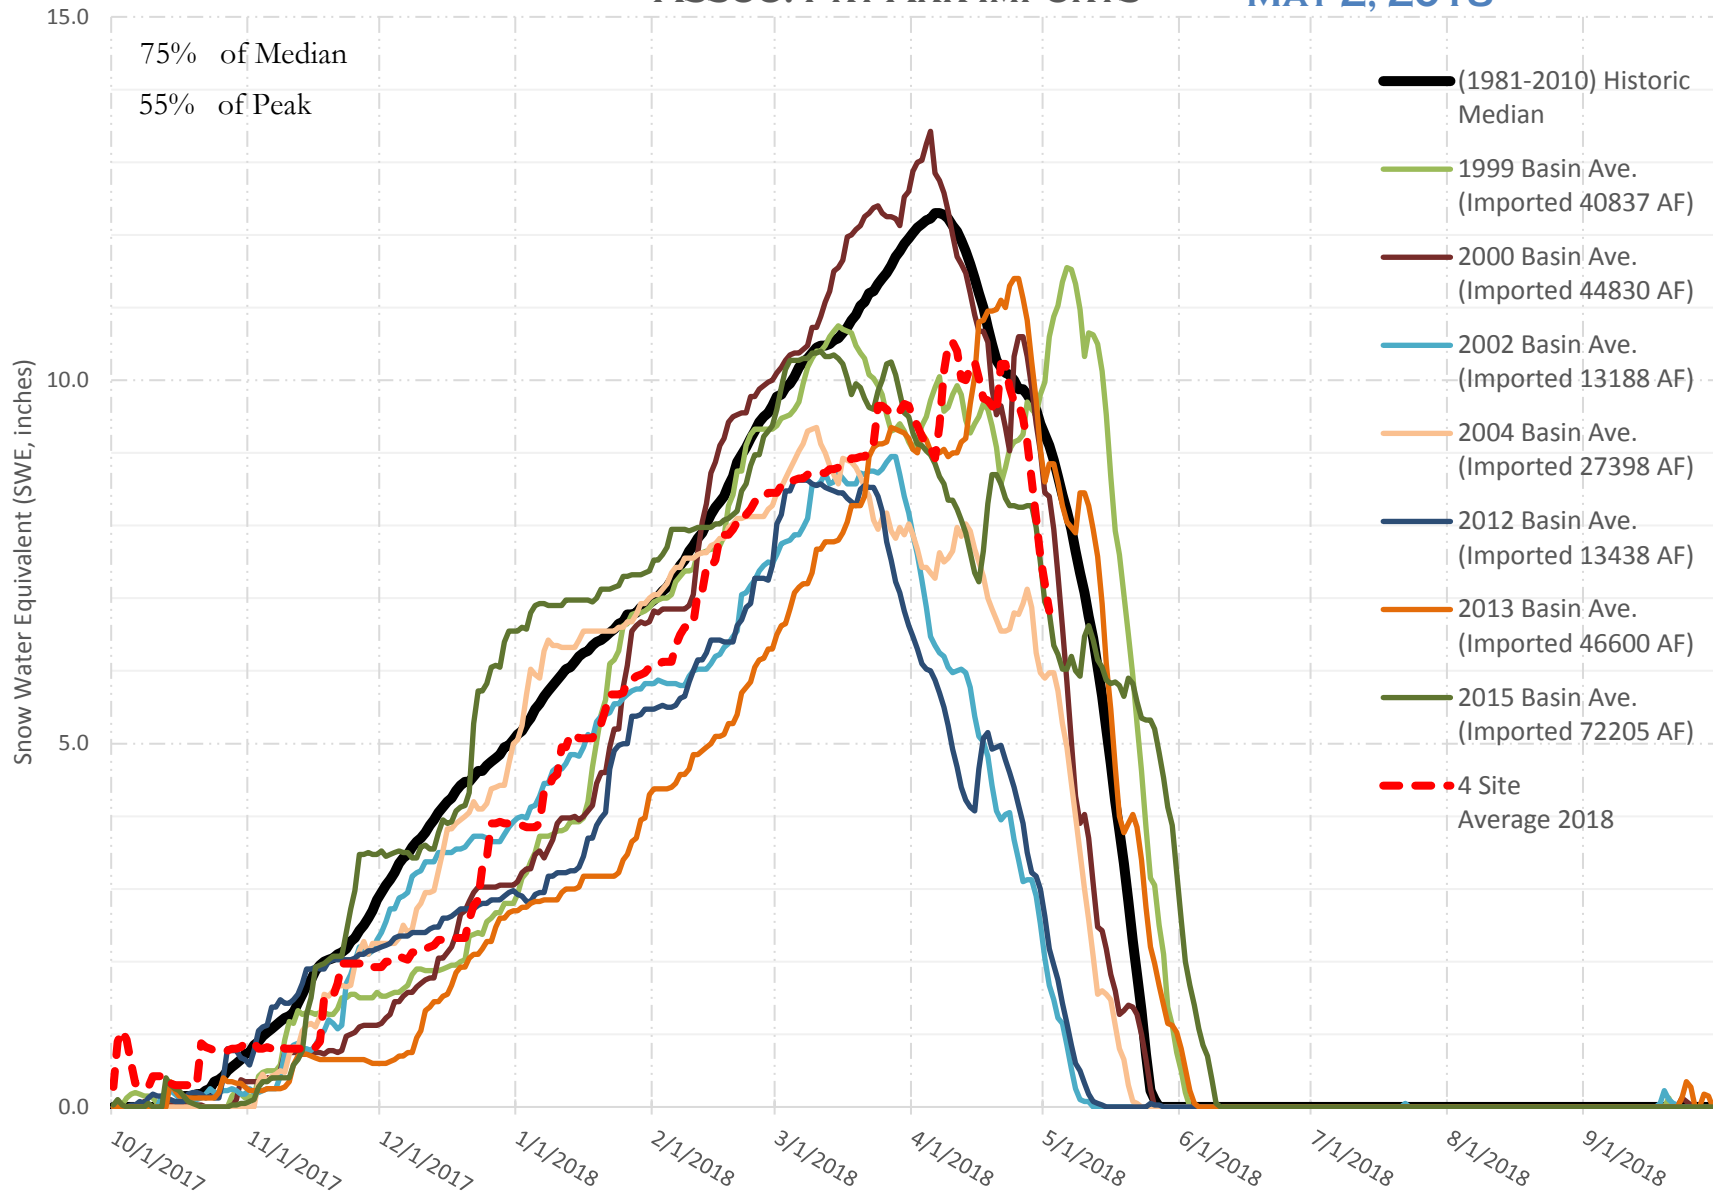

# FRY-ARK COLLECTION BASIN SNOWPACK VS ANNUAL BASIN AVERAGE W/ ASSOC. FRY-ARK IMPORTS

MAY 2, 2018

# FRY-ARK COLLECTION BASIN SNOWPACK W/ INDIVIDUAL SITES MAY 2, 2018