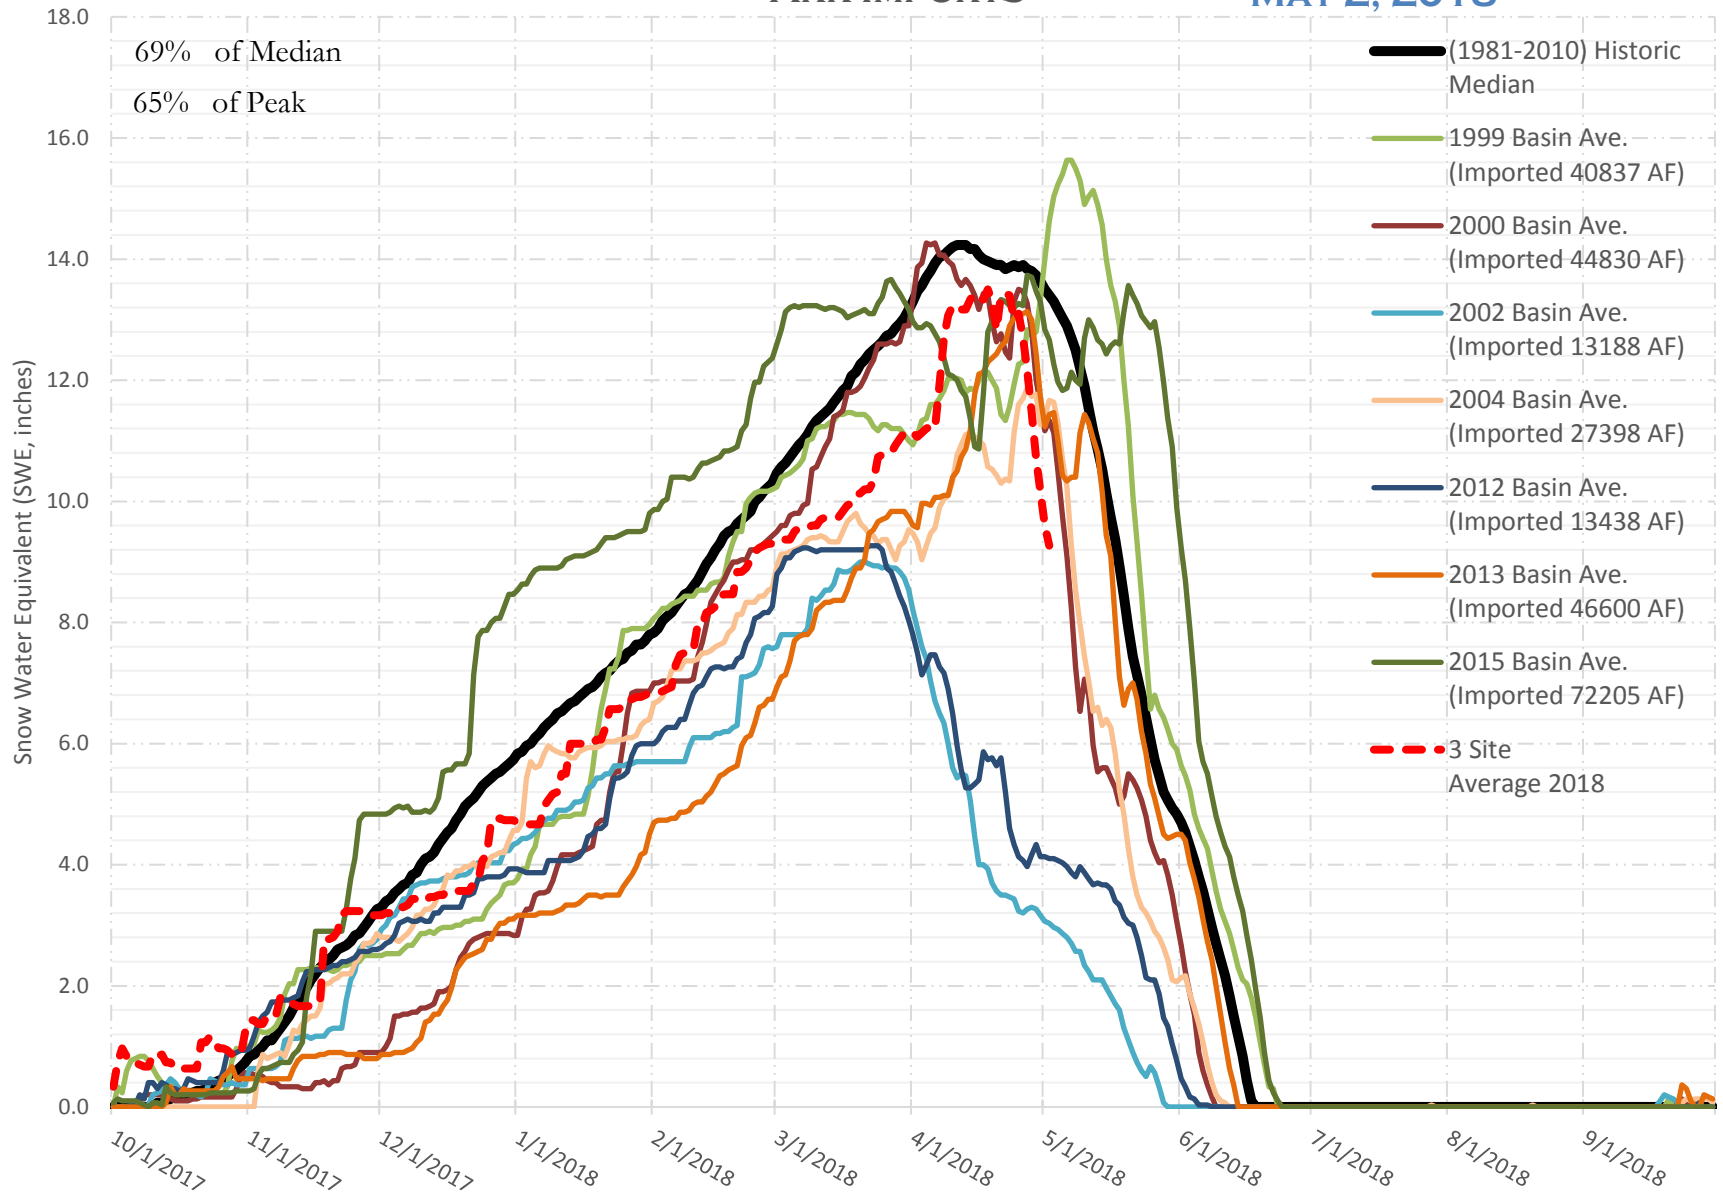

UPPER ARK BASIN SNOWPACK VS ANNUAL BASIN AVERAGE W/ ASSOC. FRY- ARK IMPORTS

MAY 2, 2018