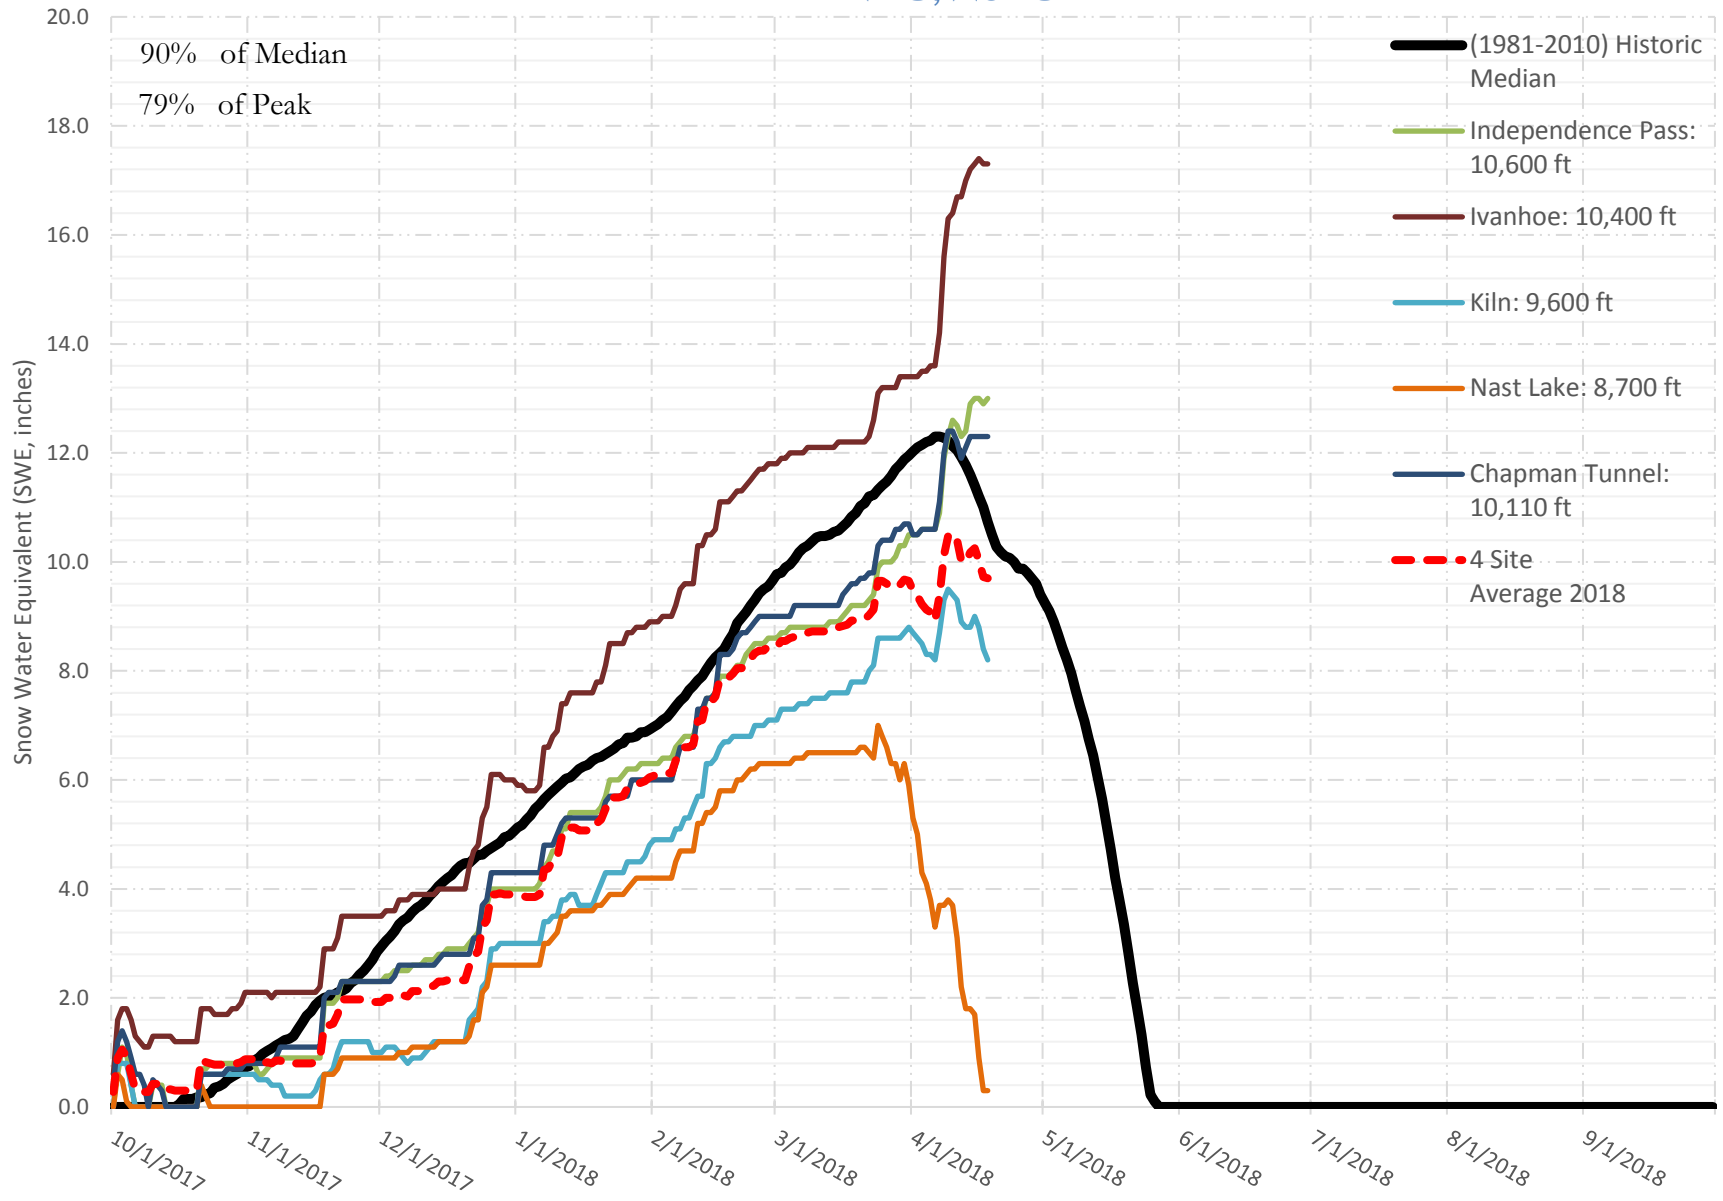

FRY-ARK COLLECTION BASIN SNOWPACK VS ANNUAL BASIN AVERAGE W/ ASSOC. FRY-ARK IMPORTS

APRIL 18, 2018

FRY-ARK COLLECTION BASIN SNOWPACK W/ INDIVIDUAL SITES APRIL 18, 2018

UPPER ARK BASIN SNOWPACK VS ANNUAL BASIN AVERAGE W/ ASSOC. FRY- ARK IMPORTS

APRIL 18, 2018

UPPER ARK BASIN SNOWPACK W/ INDIVIDUAL SITES APRIL 18, 2018