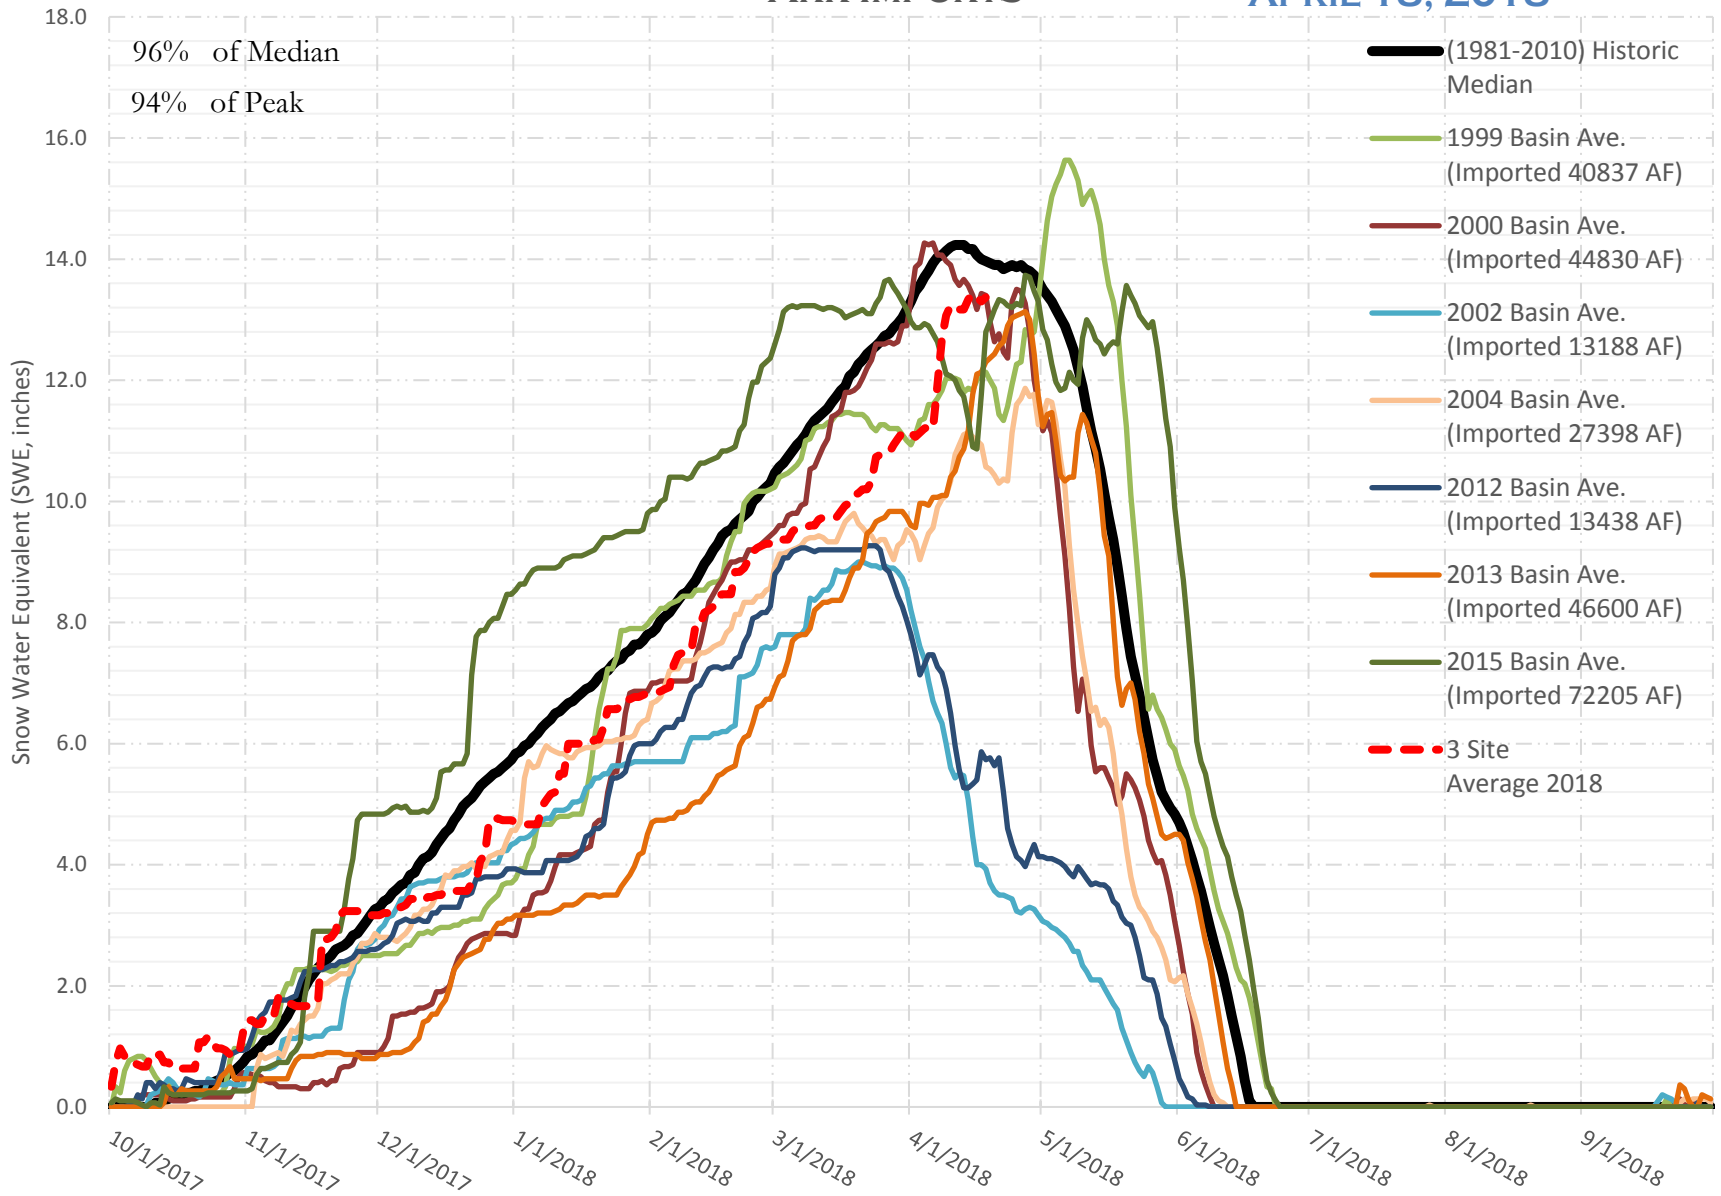

FRY-ARK COLLECTION BASIN SNOWPACK VS ANNUAL BASIN AVERAGE W/ ASSOC. FRY-ARK IMPORTS

APRIL 18, 2018

FRY-ARK COLLECTION BASIN SNOWPACK W/ INDIVIDUAL SITES APRIL 18, 2018

UPPER ARK BASIN SNOWPACK VS ANNUAL BASIN AVERAGE W/ ASSOC. FRY- ARK IMPORTS

APRIL 18, 2018

UPPER ARK BASIN SNOWPACK W/ INDIVIDUAL SITES APRIL 18, 2018