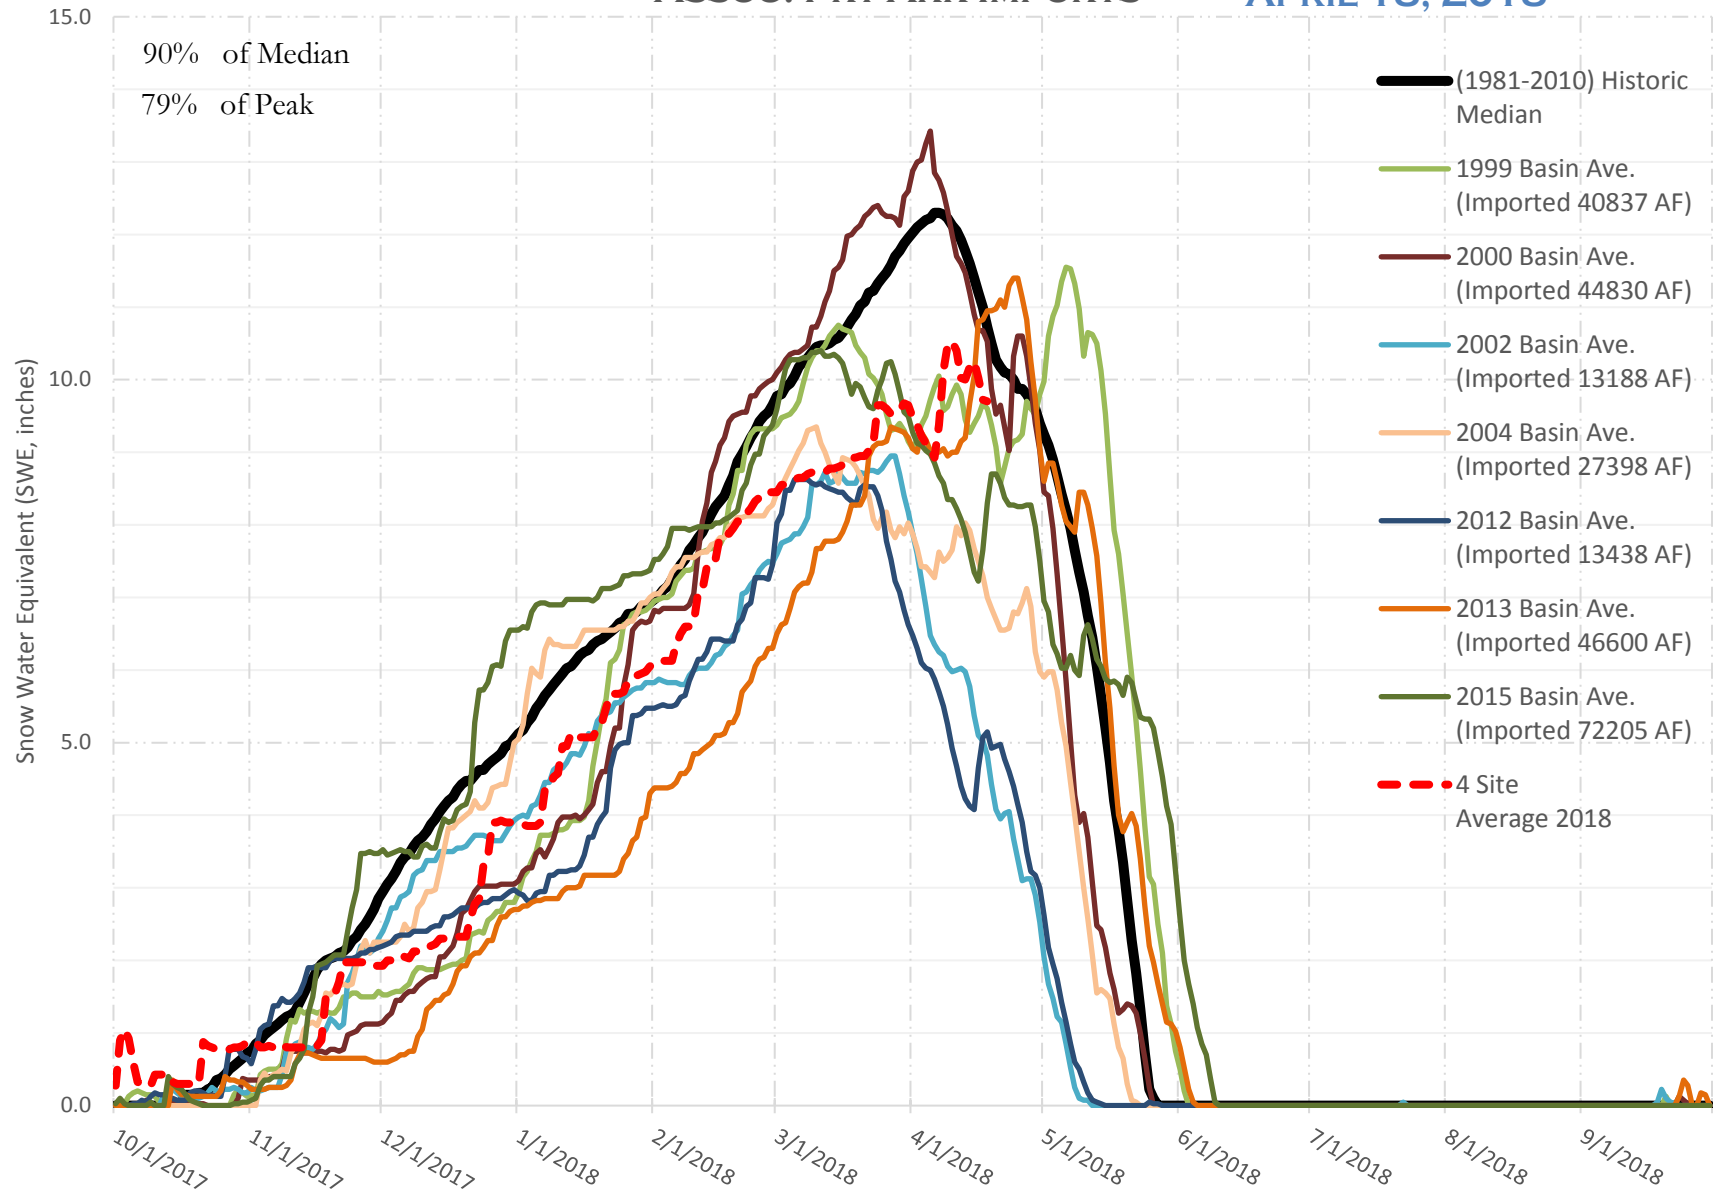

FRY-ARK COLLECTION BASIN SNOWPACK VS ANNUAL BASIN AVERAGE W/ ASSOC. FRY-ARK IMPORTS

APRIL 18, 2018

FRY-ARK COLLECTION BASIN SNOWPACK W/ INDIVIDUAL SITES APRIL 18, 2018

UPPER ARK BASIN SNOWPACK VS ANNUAL BASIN AVERAGE W/ ASSOC. FRY- ARK IMPORTS

APRIL 18, 2018

UPPER ARK BASIN SNOWPACK W/ INDIVIDUAL SITES APRIL 18, 2018