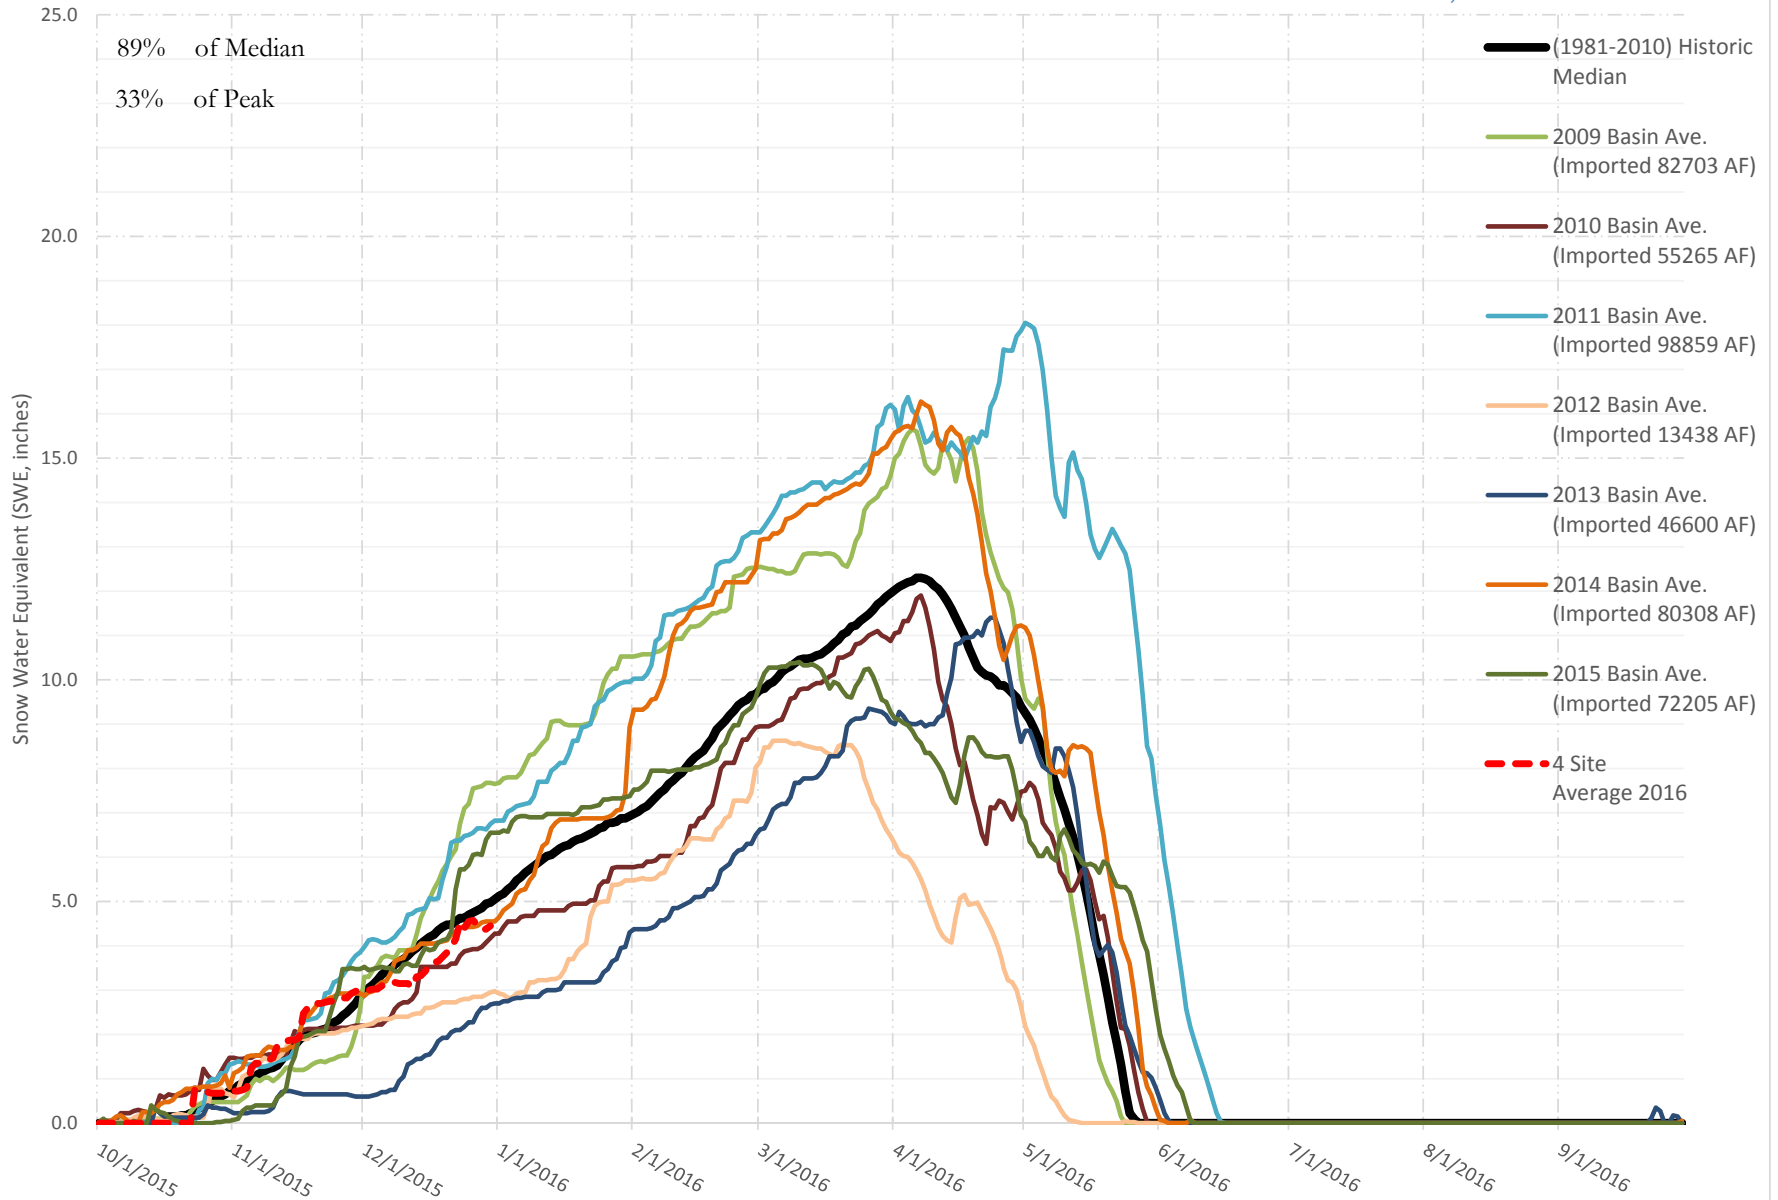

FRY-ARK COLLECTION BASIN SNOWPACK VS ANNUAL BASIN AVERAGE W/ ASSOC. FRY-ARK IMPORTS

DECEMBER 30, 2015

UPPER ARK BASIN SNOWPACK VS ANNUAL BASIN AVERAGE W/ ASSOC. FRY-ARK IMPORTS

DECEMBER 30, 2015